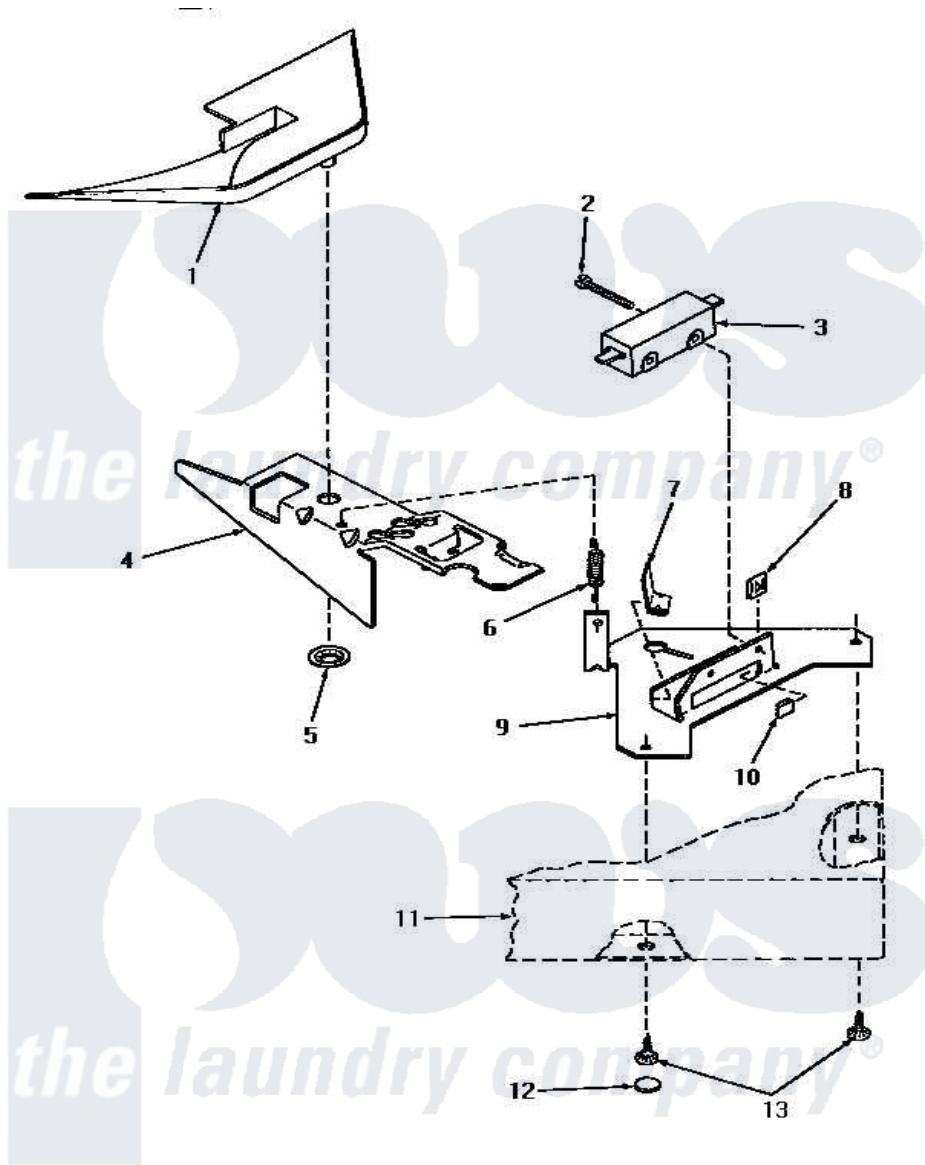

Amana HA4211 21 - SWITCH & BRACKET ASSY

SWITCH AND BRACKET ASSEMBLY

Amana [Residential Amana HA4211 Washer Parts](#) Parts Diagram 21 - SWITCH & BRACKET ASSY
 Click on the part number to view part

Item	Original Part Number	Replaced By	Status	Part Description
1	29042		Not Available	SHIELD,LID SWITCH
2	Q6516		Not Available	SCREW,6-32 X 1 ROUND H
3	27249		Not Available	SWITCH
4	27602			Lever, Out-Of-Bal Switch
5	29043			Nut, Push
6	27603			Spring, Switch Lever
7	Y27837			Clip, Speed-"U" Type
8	27248		Not Available	NUT,SPEED U-TYPE
9	27250		Not Available	BRACKET,OUT-OF-BAL SWI
10	27610			Clip, U
11	Y00000000		Not Available	SEE NOTE CABINET TOP
12	28291		Not Available	WASHER
13	28193			Screw, 8-1/2 Tapping W/