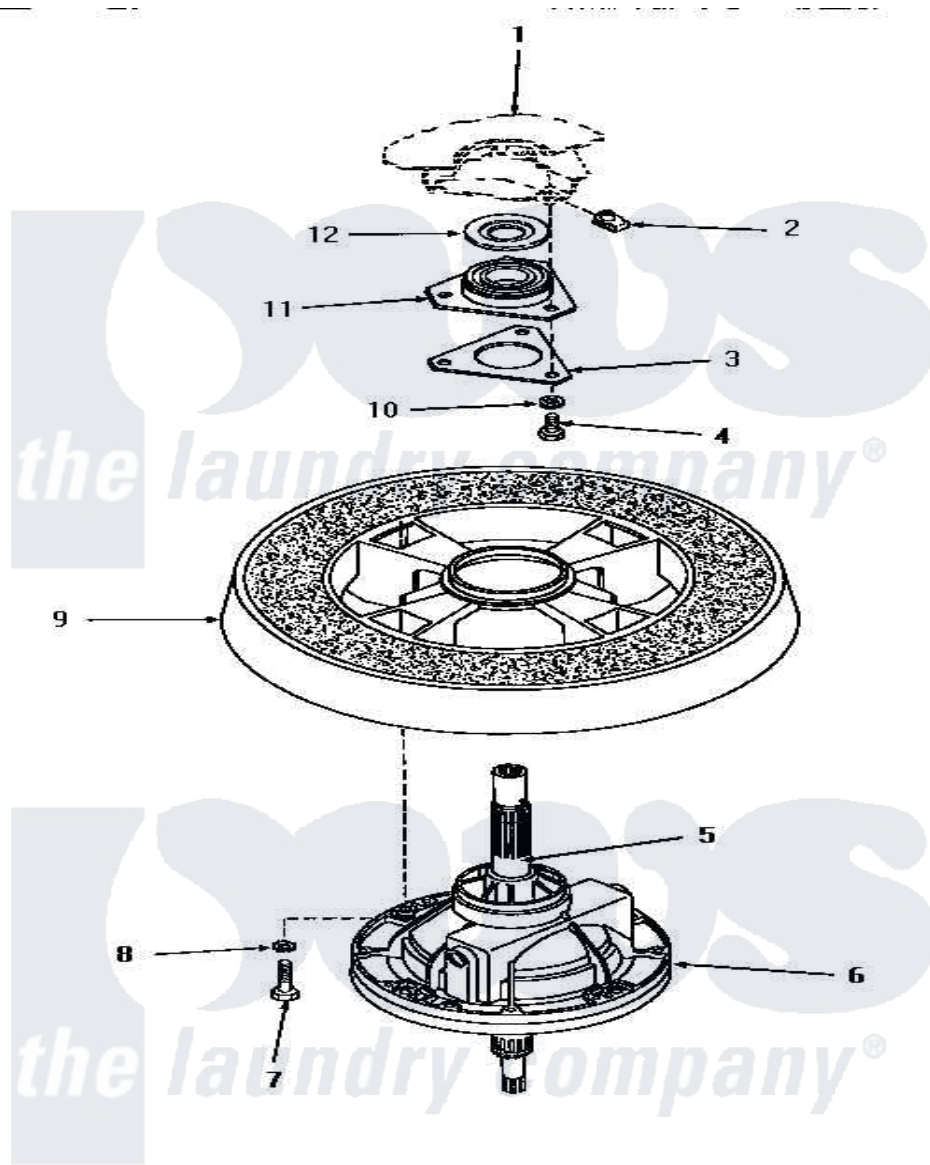

# Amana HA4211 22 - TRANSMISSION ASSY & BALANCE RING

## TRANSMISSION ASSEMBLY AND BALANCE RING

Amana Residential Amana HA4211 Washer Parts Parts Diagram 22 - TRANSMISSION ASSY & BALANCE RING

[Click on the part number to view part](#)

Item	Original Part Number	Replaced By	Status	Part Description
1	Y00000000		Not Available	SEE NOTE OUTER TUB
2	<a href="#">27222</a>			Nut, Retainer 5/16-18
3	27166		Not Available	WASHER,BEARING HOUSING
4	01355		Not Available	SCREW
5	<a href="#">27604P</a>			Never-Seeze 1 Oz Tube
6	30946		Not Available	TRANSMISSION ASSEMBLY
7	27200		Not Available	CAP SCREW
8	<a href="#">02431</a>			Lockwasher, 1/4 Ext Shk
9	Y29117		Not Available	ASSY,BALANCE RING-COMPL
10	<a href="#">04366</a>			Lockwasher, 5/16intshkp
11	27182	<a href="#">40004201P</a>		Main Bearing Assembly
12	<a href="#">27187</a>			Flinger