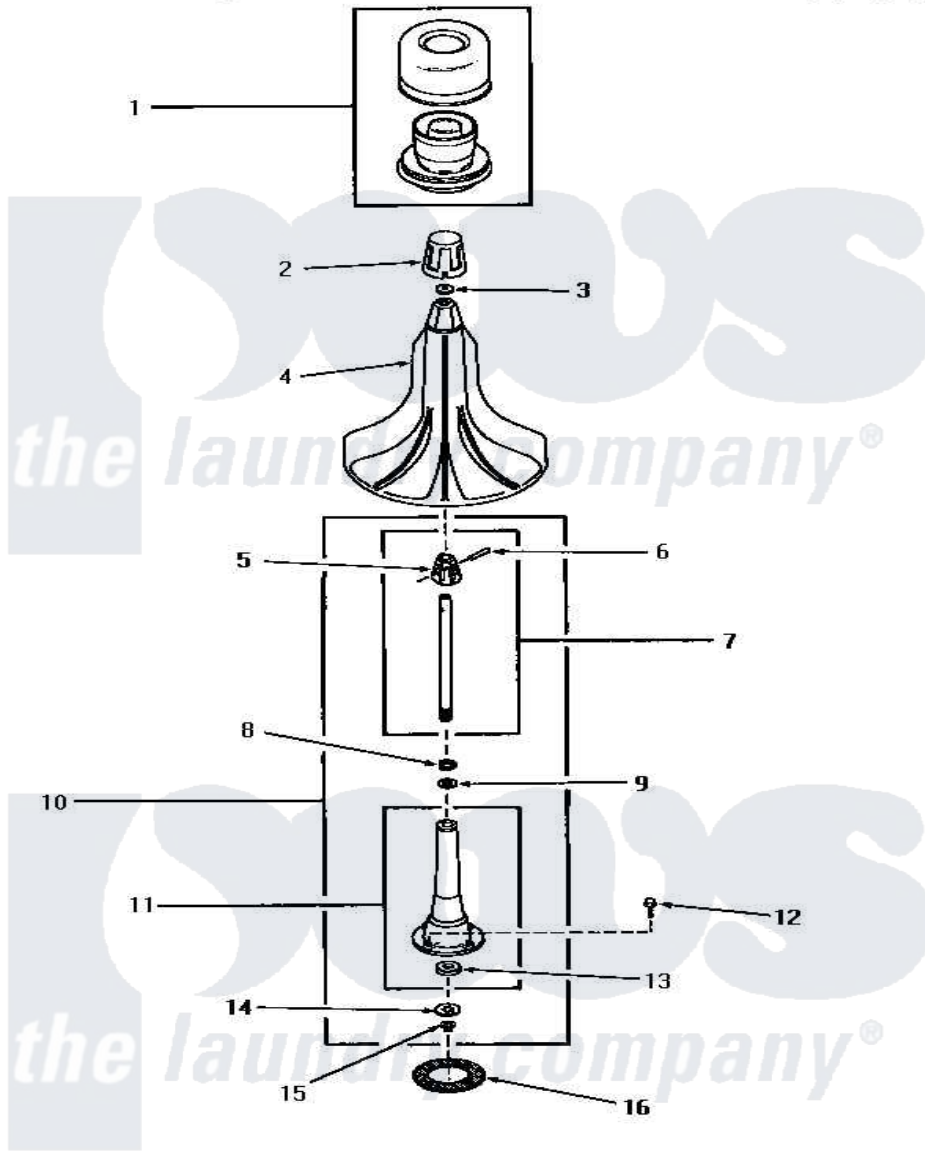

# Amana HA4261 03 - AGITATOR & POST

## AGITATOR AND POST

Amana [Residential Amana HA4261 Washer Parts](#) Parts Diagram 03 - AGITATOR & POST  
 Click on the part number to view part

Item	Original Part Number	Replaced By	Status	Part Description
1	27707		Not Available	ASSY,DISPENSER-FABRIC
2	27138		Not Available	ASSY,AGITATOR CAP
3	<a href="#">27189</a>			Washer, Agitator Cap
4	27120		Not Available	ASSY,AGITATOR
5	27174		Not Available	DRIVE BLOCK
6	<a href="#">20243</a>			Pin, Taper
7	<a href="#">28091</a>			Assembly, Agitator Shaft anddr
8	20057	<a href="#">222T017P01</a>		Washer FIB 21/32 ID X 1156 OD X 1/8
9	<a href="#">04704</a>			Washer, .630id x 1.125odx
10	28934		Not Available	AGITATOR POST ASSEMBLY
11	28933		Not Available	AGITATOR POST
12	27202	<a href="#">W10116787</a>		Screw
13	10429		Not Available	WASHER,THRUST
14	<a href="#">27164</a>			Washer, Spline
15	<a href="#">27197</a>			Ring, Retaining