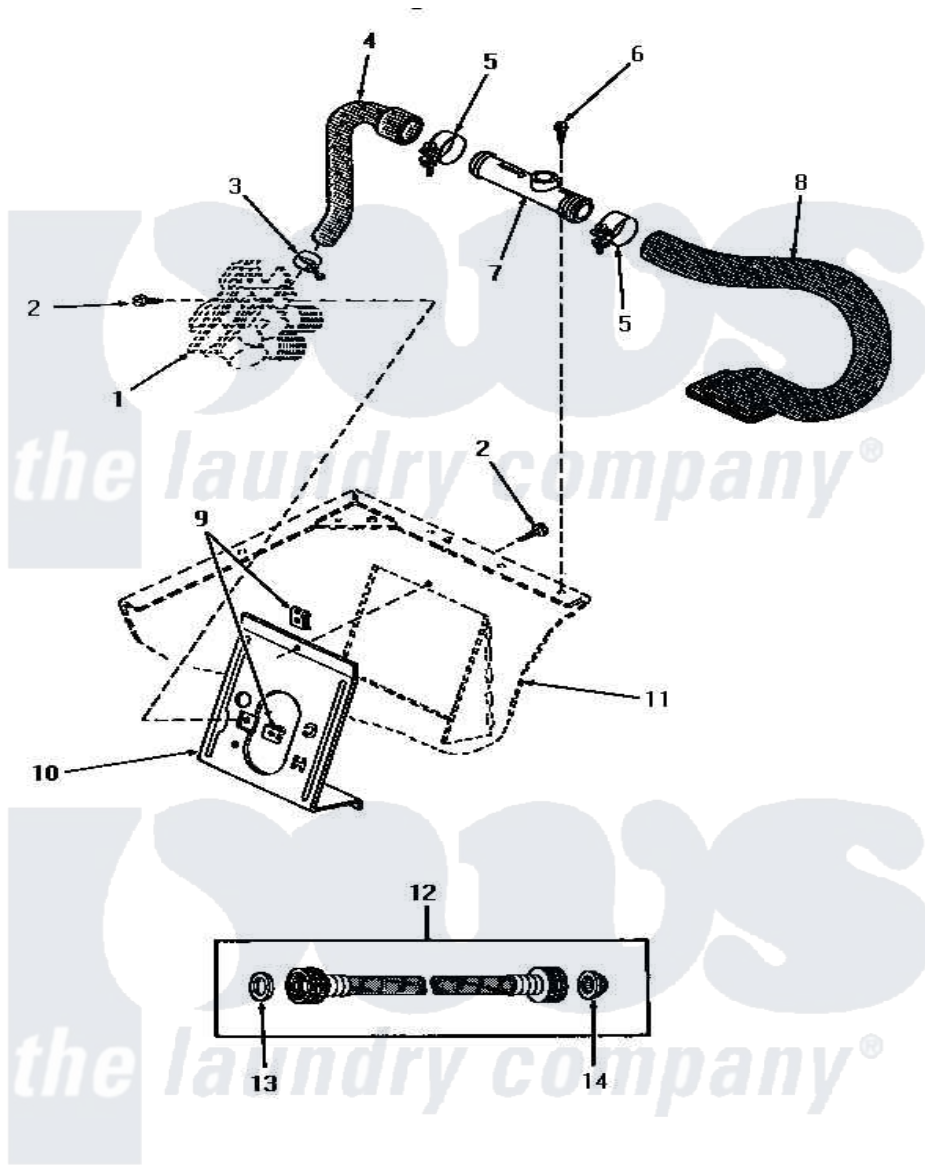

Amana HA4261 08 - INLET/FILL HOSE/BACK FL PREVENTER & BRKT

INLET HOSE, FILLER HOSE, BACK FLOW PREVENTER AND MIXING VALVE MOUNTING BRACKET (through Serial No. N3605084)

Amana [Residential Amana HA4261 Washer Parts](#) Parts Diagram 08 - INLET/FILL HOSE/BACK FL PREVENTER & BRKT

[Click on the part number to view part](#)

Item	Original Part Number	Replaced By	Status	Part Description
1	Y00000000		Not Available	SEE NOTE MIXING VALVE
2	56392		Not Available	SCREW,8-18 X 3/8 TAPPI
3	27643	596669		Clamp, Manifold
4	27183			Hose, Mixing Valve
5	27152		Not Available	CLAMP HOSE
6	23962	W10116760		Screw
7	27118	34280		Assembly, Backflow Prevento
8	27231		Not Available	HOSE
9	54038			NUT, Speed U-Type
10	27126	39407		Bracket, Valve
11	Y00000000		Not Available	SEE NOTE CABINET
12	28330	202860		Inlet Hose Assembly
13	20290	Y013783		Washer, Inlet Hose
14	28605	22002960		Strainer, Washer Inlet