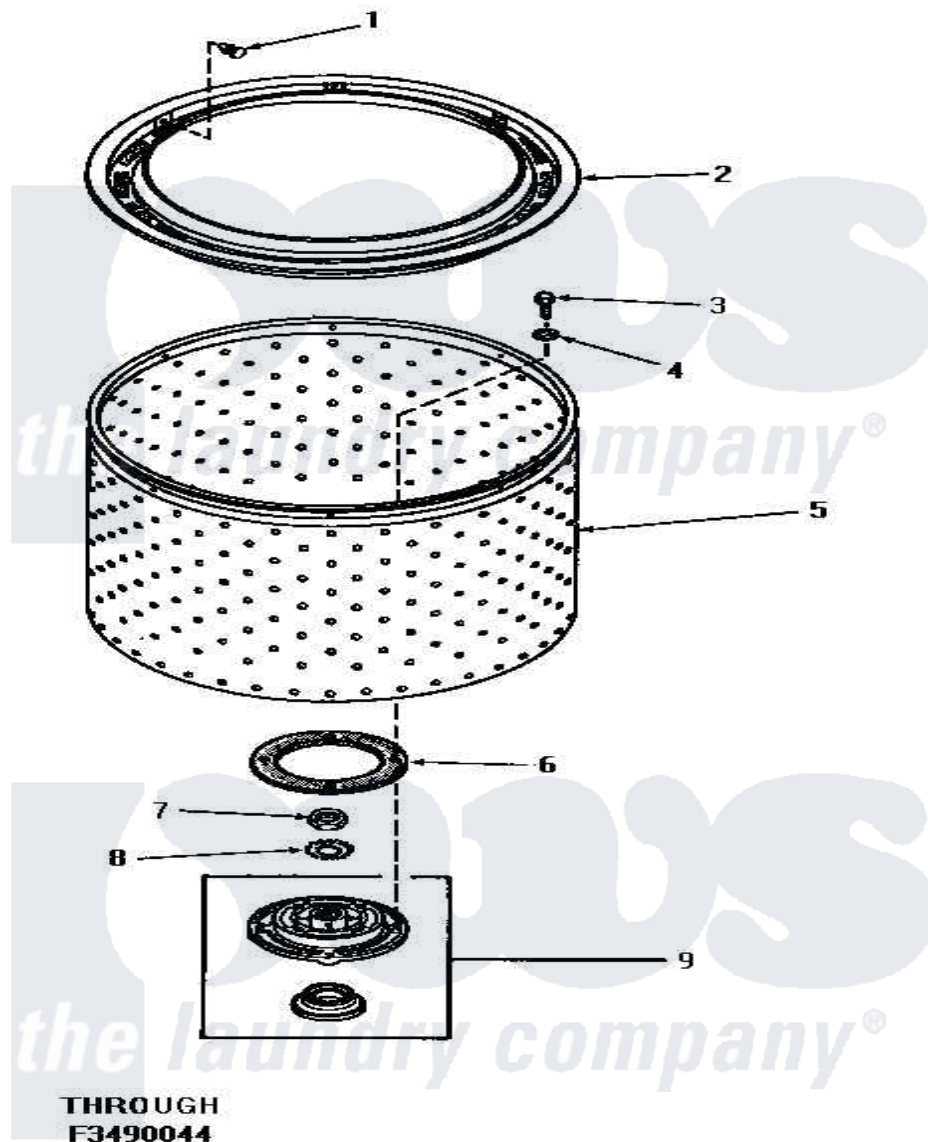

Amana HA4261 10 - LINT FILTER, WASHTUB & HUB

LINT FILTER, WASHTUB AND HUB

Amana [Residential Amana HA4261 Washer Parts](#) Parts Diagram 10 - LINT FILTER, WASHTUB & HUB
 Click on the part number to view part

| Item | Original Part Number | Replaced By | Status | Part Description |
|------|-----------------------|---------------------------|---------------|---------------------------|
| 1 | 29474 | | | Fastener, Lint Filter |
| 2 | 27123 | 33521 | | Filter Lint/Clothes Guard |
| 3 | 27202 | W10116787 | | Screw |
| 4 | 28094 | | | Gasket |
| 5 | 27074 | | | Motor |
| " | 27073 | | Not Available | WASHTUB, PORCELAIN |
| 6 | 27125 | 39122 | | Gasket, Washtub |
| 7 | Y29220 | 40016301 | | Nut, Lock |
| 8 | 27163 | | | Lockwasher |
| 9 | 28780 | 356P3 | | Kit, Seal-Washer |