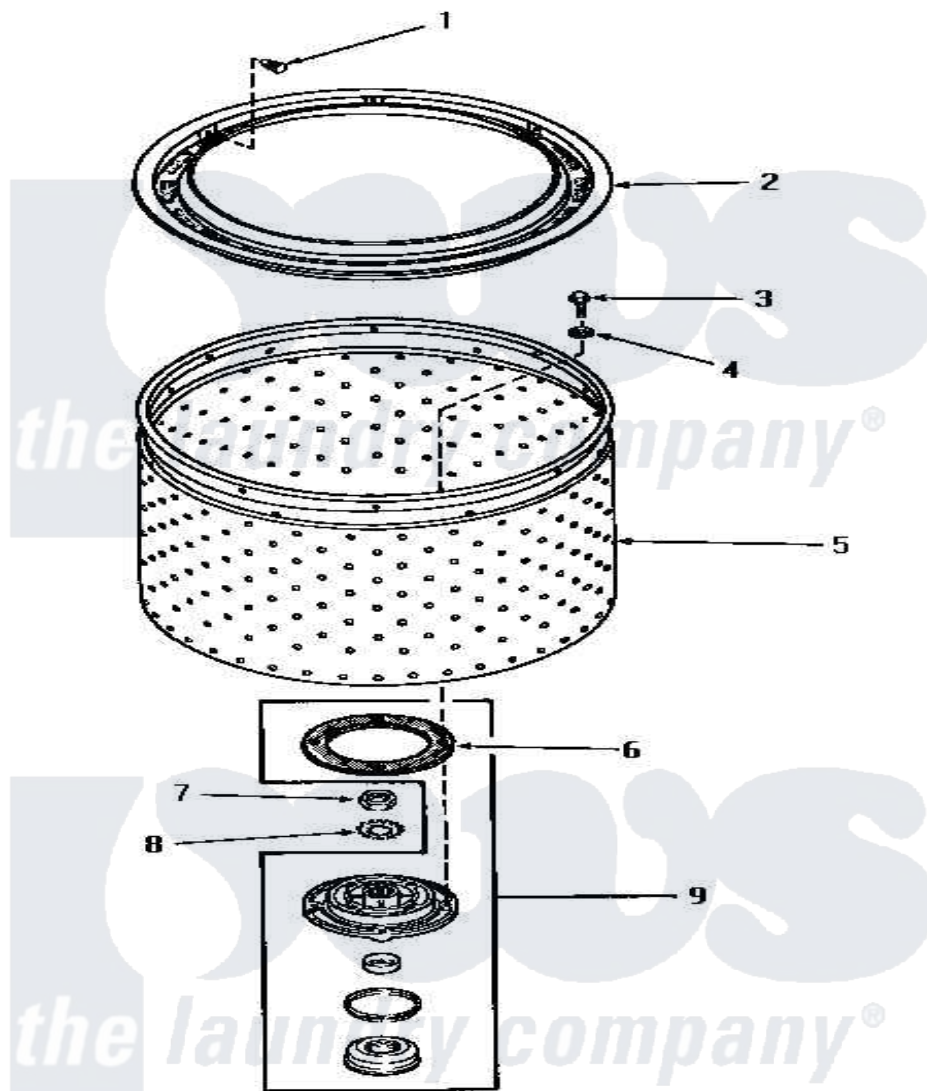

Amana HA4261 11 - LINT FILTER, WASHTUB & HUB

STARTING
F3490045

LINT FILTER, WASHTUB AND HUB

[Amana Residential Amana HA4261 Washer Parts](#) Parts Diagram 11 - LINT FILTER, WASHTUB & HUB
Click on the part number to view part

Item	Original Part Number	Replaced By	Status	Part Description
1	29474			Fastener, Lint Filter
2	27123	33521		Filter Lint/Clothes Guard
3	27202	W10116787		Screw
4	28094			Gasket
5	28138		Not Available	WASHTUB, STAINLESS STEEL
"	29074	39252P		Wash Tub
6	27125	39122		Gasket, Washtub
7	Y29220	40016301		Nut, Lock
8	27163			Lockwasher
9	356P3			Kit, Seal-Washer