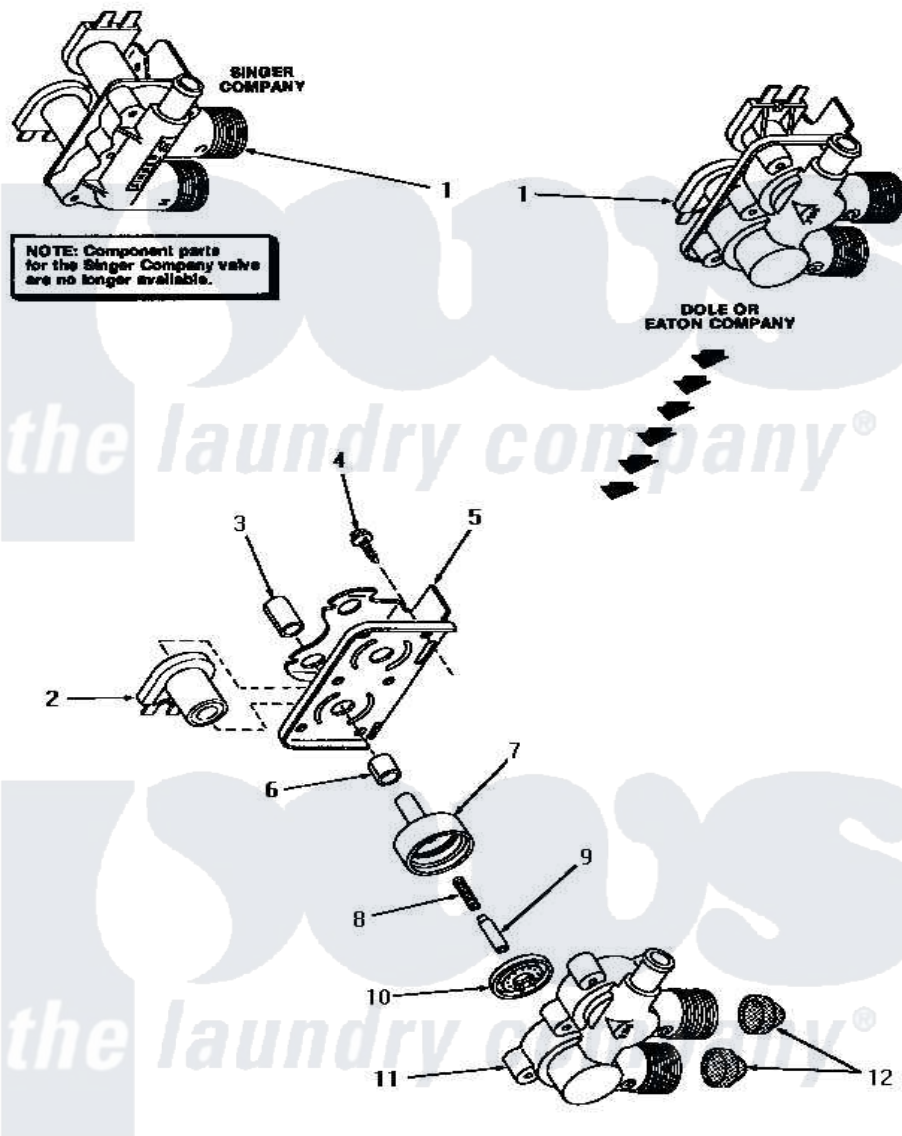

Amana HA4261 12 - MIXING VALVE ASSY

MIXING VALVE ASSEMBLY

Amana [Residential Amana HA4261 Washer Parts](#) Parts Diagram 12 - MIXING VALVE ASSY
 Click on the part number to view part

Item	Original Part Number	Replaced By	Status	Part Description
1	27156	33930		Valve, Mixing
2	24126	33930		Valve, Mixing
3	24128		Not Available	SLEEVE, LONG
4	25817C		Not Available	SCREW
5	Y24158		Not Available	MOUNTING BRACKET
6	24129		Not Available	SLEEVE, SHORT
7	24130			Guide, Armature
8	24131		Not Available	SPRING
9	24132		Not Available	ARMATURE
10	24134		Not Available	DIAPHRAGM
11	Y24159	33930		Valve, Mixing
12	24122	22002960		Strainer, Washer Inlet