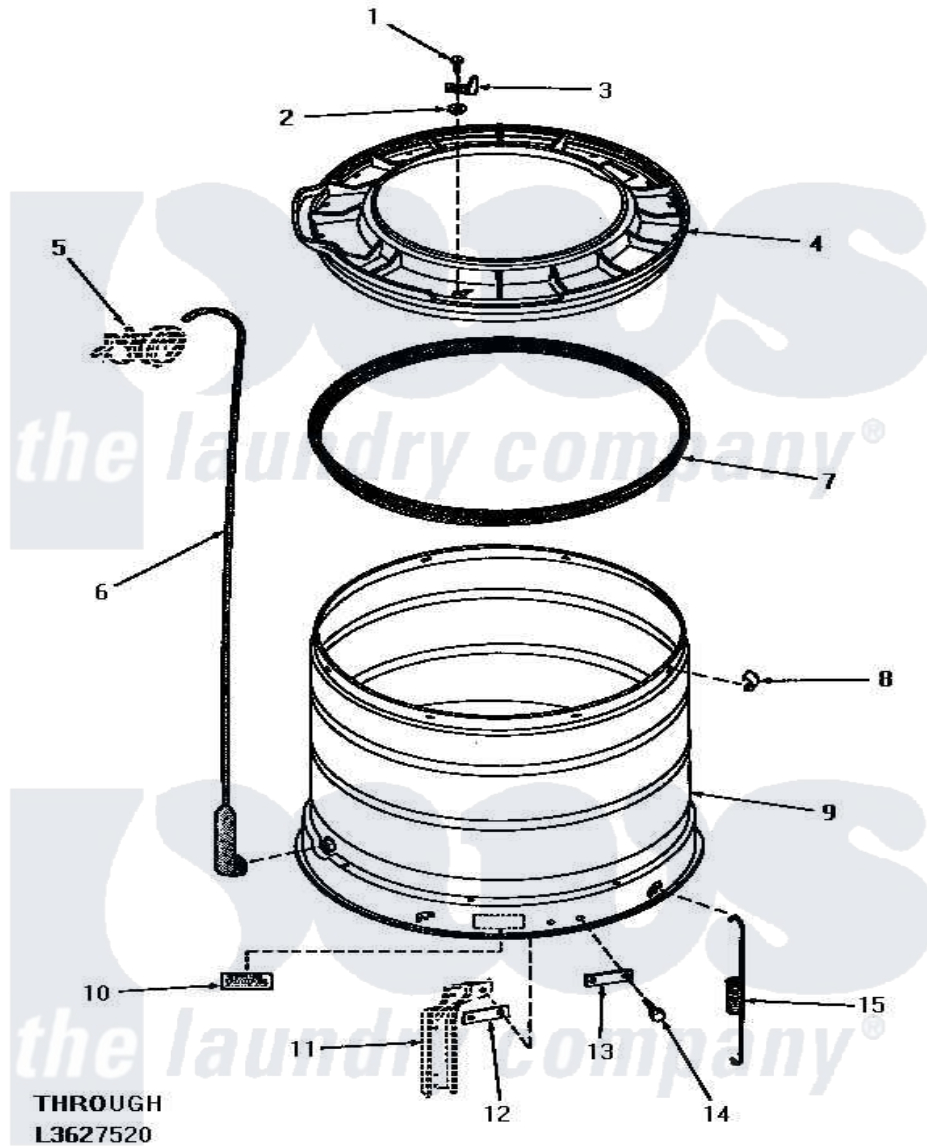

Amana HA4261 15 - OUTER TUB, COVER & PRESSURE HOSE

OUTER TUB, COVER AND PRESSURE HOSE

Amana [Residential Amana HA4261 Washer Parts](#) Parts Diagram 15 - OUTER TUB, COVER & PRESSURE HOSE
 Click on the part number to view part

Item	Original Part Number	Replaced By	Status	Part Description
1	25723	27001200		Screw
2	03815			Lockwasher, No.10 Ext Shk
3	27247			Trigger, Out-Of-Bal Swi
4	27137	31153		Cover Outer Tub
5	Y00000000		Not Available	SEE NOTE PRESSURE SWITCH
6	29077		Not Available	ASSY,PRESSURE FILL HOSxREPLACE
7	27184			Gasket, Tub Cover
8	Y27017		Not Available	CLIP,SPRING
9	27071		Not Available	OUTER TUB
10	Y27195		Not Available	STICKER
11	Y00000000		Not Available	SEE NOTE SUPPORT LEG
12	27927			Plate, Leg .032
13	27926			Plate, Leg .063
14	27205	40128701		Screw, 5/16-18 X .50
15	27239			Spring, Leg