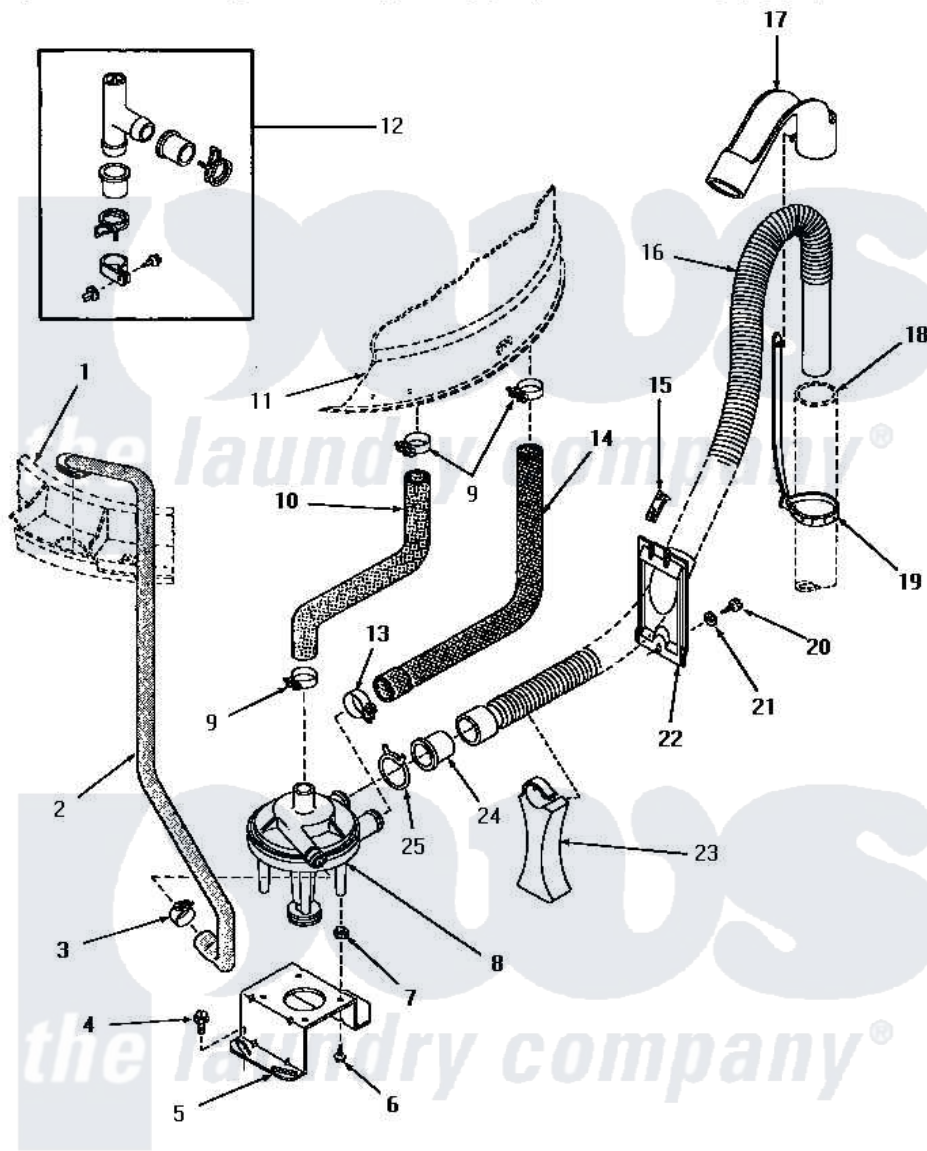

Amana HA4261 19 - PUMP ASSY/BRKT/HOSES & SIPHON BREAK KIT

PUMP ASSEMBLY, BRACKET, HOSES AND SIPHON BREAK KIT
(Models equipped with plastic drain hose)

Amana [Residential Amana HA4261 Washer Parts](#) Parts Diagram 19 - PUMP ASSY/BRKT/HOSES & SIPHON BREAK KIT

[Click on the part number to view part](#)

Item	Original Part Number	Replaced By	Status	Part Description
1	Y00000000		Not Available	SEE NOTE OUTER TUB COVER
2	27232		Not Available	HOSE
3	27644	285655		Clamp, Hose
4	27157			Screw, 10-24 X 5/8 Spec
5	27105			Bracket, Pump Mounting
6	51784		Not Available	SCREW,10B-16 X 1/2 HEX
7	27063			On-Sert
8	27065	31968		Assembly, Pump NA
9	27151	285655		Clamp, Hose
10	27159		Not Available	HOSE,TUB TO PUMP
11	Y00000000		Not Available	SEE NOTE OUTER TUB
12	386P3	76660		Break-Sphn
13	27153	285655		Clamp, Hose
14	27160		Not Available	HOSE,TUB TO PUMP-DRAIN
15	29936		Not Available	HOSE RETAINER CLIP

16	29142	39952	Hose- Drai
17	29144	22003814	Retainer, Drain Hose
18	Y00000000		Not Available SEE NOTE STANDPIPE
19	29999	8539404	Tie-Wire
20	27196	27001200	Screw
21	20492	M0270504	Washer
22	29131		Not Available RETAINER,DIRECTIONAL
23	29284		Stand, Hose
24	29143		Not Available HOSE,ADAPTER
25	29172		Not Available CLAMP,HOSE
NI	406P3	451P3	Kit Drain Extension