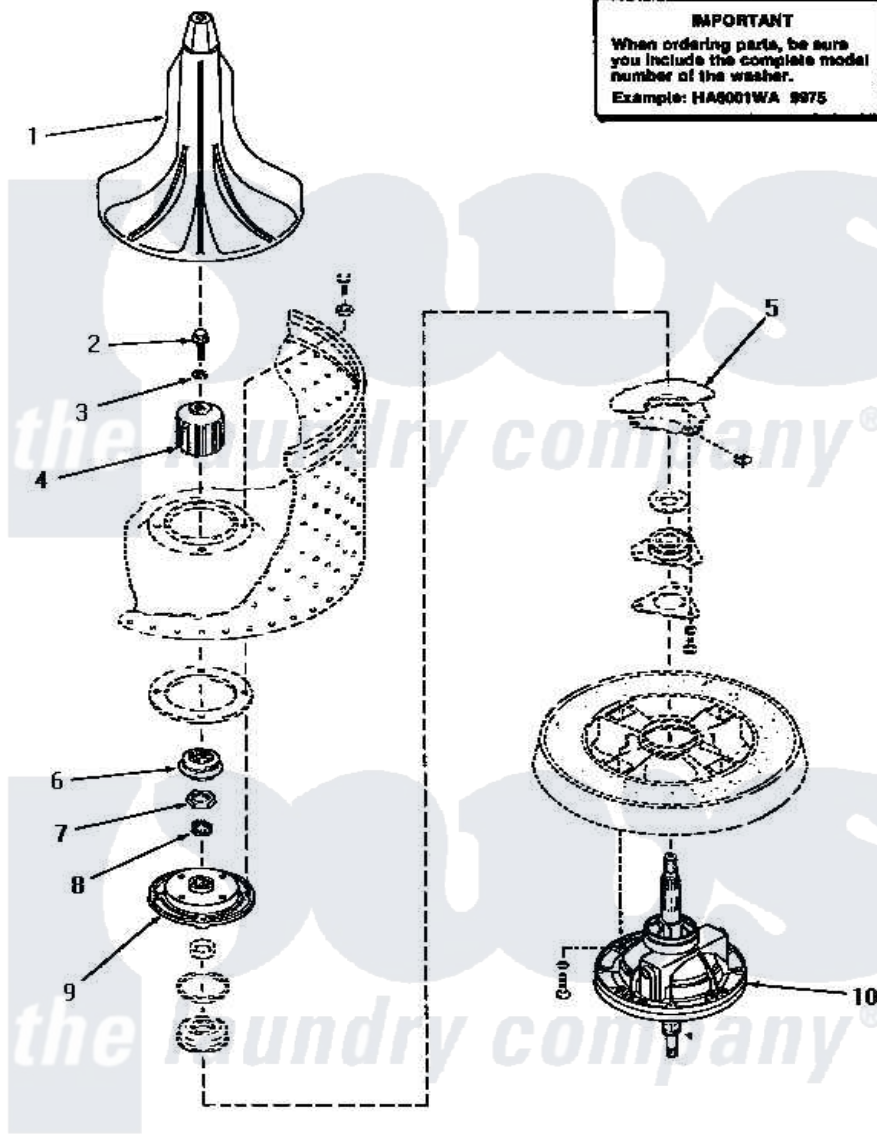

# Amana HA4261 20 - SHORT POST DRIVE (ADDITION)

## SHORT POST DRIVE

Amana [Residential Amana HA4261 Washer Parts](#) Parts Diagram 20 - SHORT POST DRIVE (ADDITION)  
 Click on the part number to view part

Item	Original Part Number	Replaced By	Status	Part Description
1	30855	<a href="#">40000501W</a>		Agitator, Flex Vane
2	<a href="#">30852</a>			Screw, No.8-1/4 X 20 X 3/
3	30853		Not Available	SEAL
4	30071	<a href="#">R9900189</a>		Kit, Drive Bell And Seal
5	Y00000000		Not Available	SEE NOTE OUTER TUB
6	30022		Not Available	ASSY,SEAL-HEAD xREPLACE
7	Y29220	<a href="#">40016301</a>		Nut, Lock
8	29728	<a href="#">40008301</a>		Insert, Spline
9	30034		Not Available	HUB ASSEMBLY
10	30848	<a href="#">33227P</a>		Assembly- Tran
"	33227	<a href="#">33227P</a>		Assembly- Tran