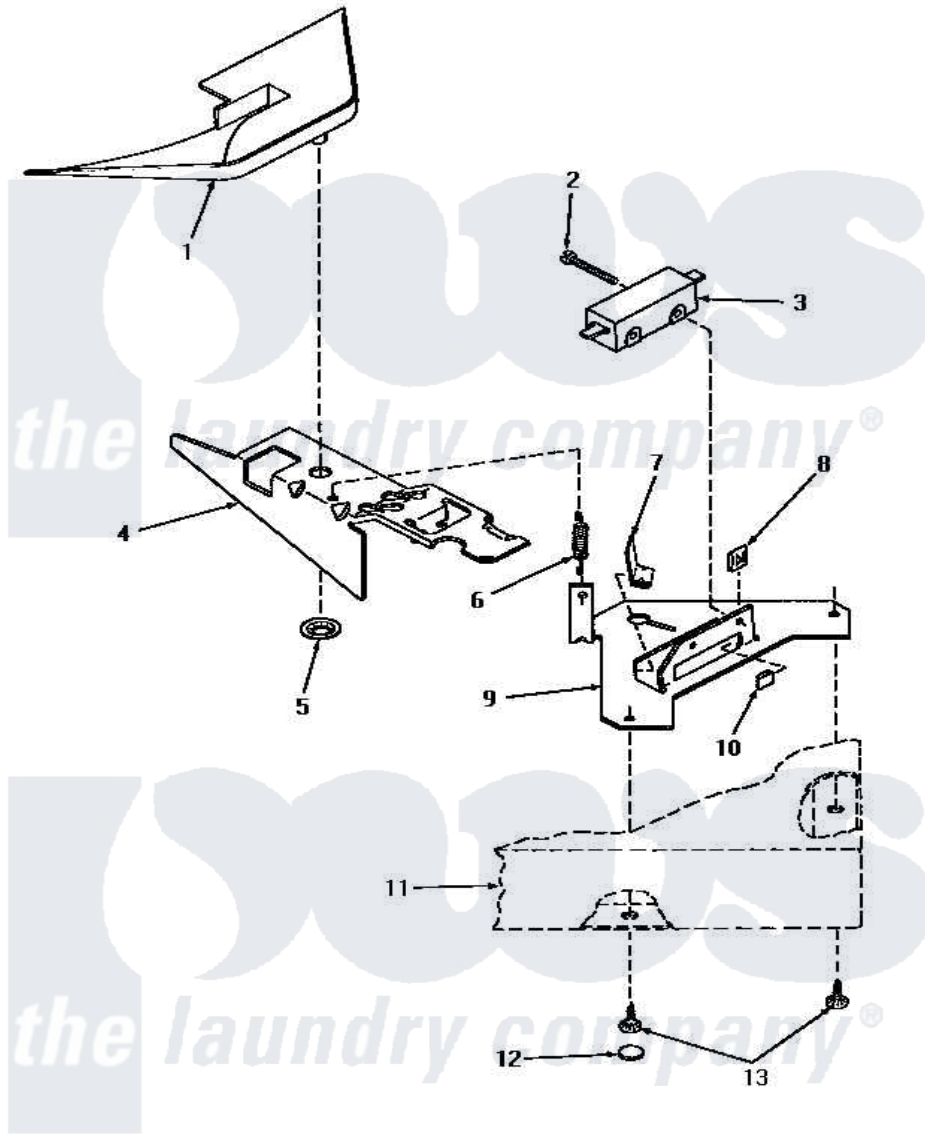

Amana HA4261 21 - SWITCH & BRACKET ASSY

SWITCH AND BRACKET ASSEMBLY

Amana [Residential Amana HA4261 Washer Parts](#) Parts Diagram 21 - SWITCH & BRACKET ASSY
 Click on the part number to view part

Item	Original Part Number	Replaced By	Status	Part Description
1	29042		Not Available	SHIELD,LID SWITCH
2	Q6516		Not Available	SCREW,6-32 X 1 ROUND H
3	27249		Not Available	SWITCH
4	27602			Lever, Out-Of-Bal Switch
5	29043			Nut, Push
6	27603			Spring, Switch Lever
7	Y27837			Clip, Speed-"U" Type
8	27248		Not Available	NUT,SPEED U-TYPE
9	27250		Not Available	BRACKET,OUT-OF-BAL SWI
10	27610			Clip, U
11	Y00000000		Not Available	SEE NOTE CABINET TOP
12	28291		Not Available	WASHER
13	28193			Screw, 8-1/2 Tapping W/