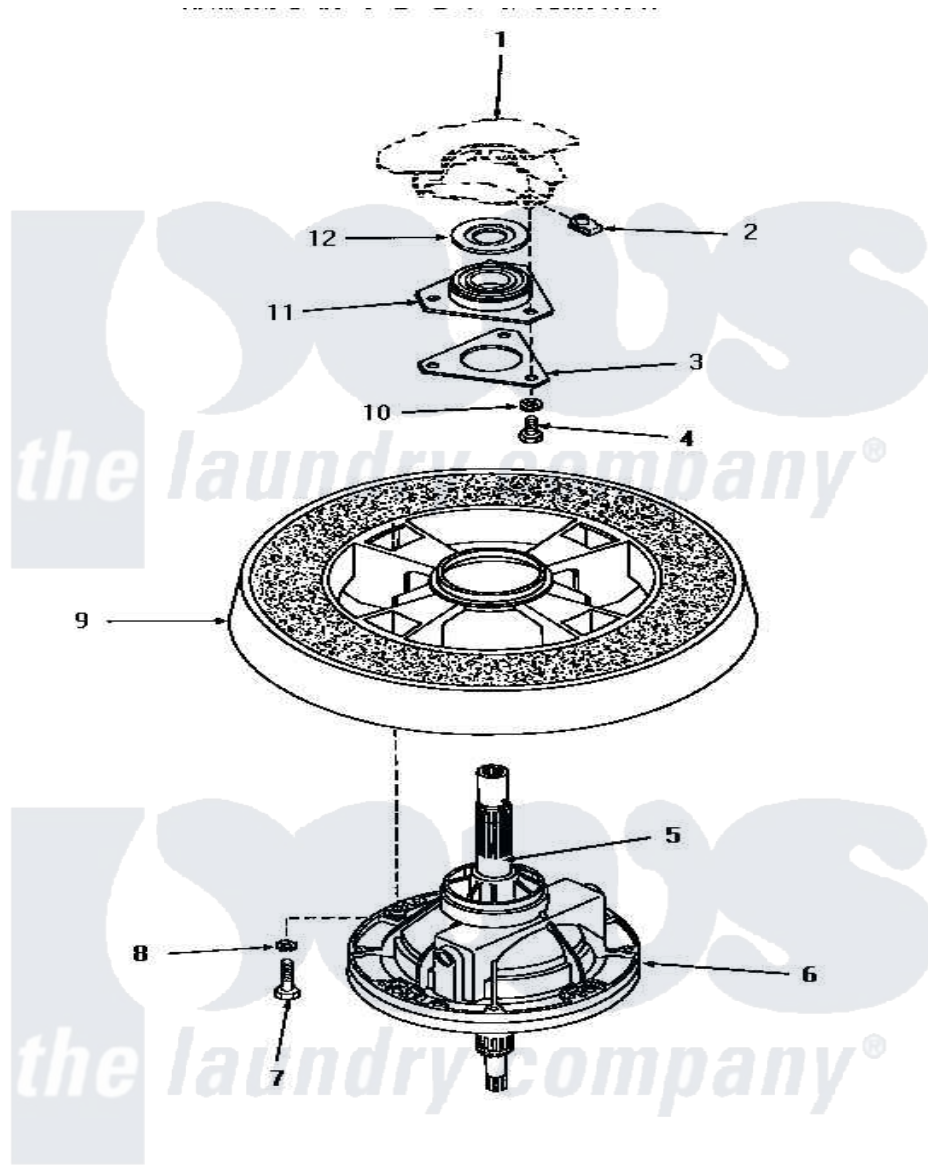

Amana HA4261 22 - TRANSMISSION ASSY & BALANCE RING

TRANSMISSION ASSEMBLY AND BALANCE RING

Amana Residential Amana HA4261 Washer Parts Parts Diagram 22 - TRANSMISSION ASSY & BALANCE RING

[Click on the part number to view part](#)

| Item | Original Part Number | Replaced By | Status | Part Description |
|------|------------------------|---------------------------|---------------|--------------------------|
| 1 | Y00000000 | | Not Available | SEE NOTE OUTER TUB |
| 2 | 27222 | | | Nut, Retainer 5/16-18 |
| 3 | 27166 | | Not Available | WASHER, BEARING HOUSING |
| 4 | 01355 | | Not Available | SCREW |
| 5 | 27604P | | | Never-Seeze 1 Oz Tube |
| 6 | 30946 | | Not Available | TRANSMISSION ASSEMBLY |
| 7 | 27200 | | Not Available | CAP SCREW |
| 8 | 02431 | | | Lockwasher, 1/4 Ext Shk |
| 9 | Y29117 | | Not Available | ASSY, BALANCE RING-COMPL |
| 10 | 04366 | | | Lockwasher, 5/16intshkp |
| 11 | 27182 | 40004201P | | Main Bearing Assembly |
| 12 | 27187 | | | Flinger |