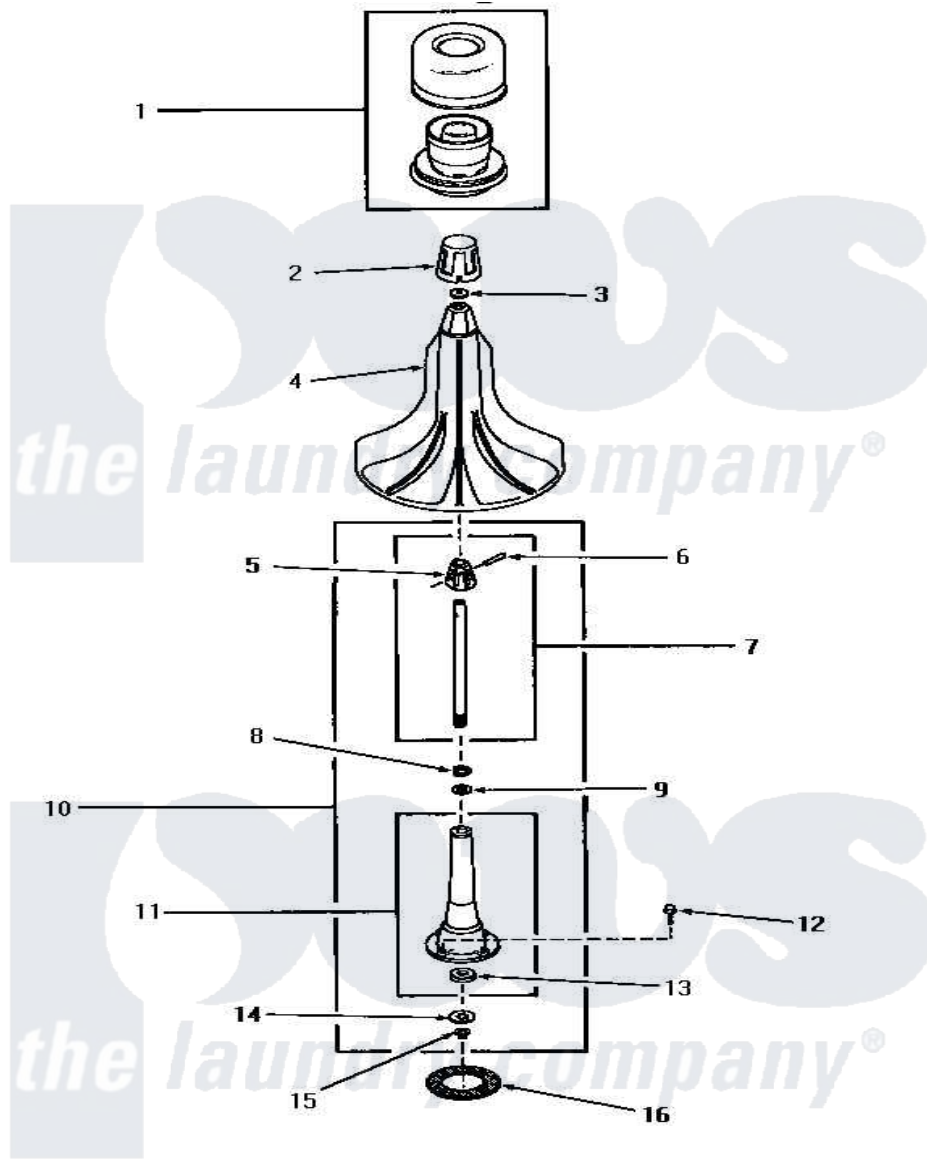

Amana HA4290 03 - AGITATOR & POST

AGITATOR AND POST

Amana [Residential Amana HA4290 Washer Parts](#) Parts Diagram 03 - AGITATOR & POST
 Click on the part number to view part

Item	Original Part Number	Replaced By	Status	Part Description
1	27707		Not Available	ASSY,DISPENSER-FABRIC
2	27138		Not Available	ASSY,AGITATOR CAP
3	27189			Washer, Agitator Cap
4	27120		Not Available	ASSY,AGITATOR
5	27174		Not Available	DRIVE BLOCK
6	20243			Pin, Taper
7	28091			Assembly, Agitator Shaft and dr
8	20057	222T017P01		Washer FIB 21/32 ID X 1156 OD X 1/8
9	04704			Washer, .630idx1.125odx
10	28934		Not Available	AGITATOR POST ASSEMBLY
11	28933		Not Available	AGITATOR POST
12	27202	W10116787		Screw
13	10429		Not Available	WASHER,THRUST
14	27164			Washer, Spline
15	27197			Ring, Retaining