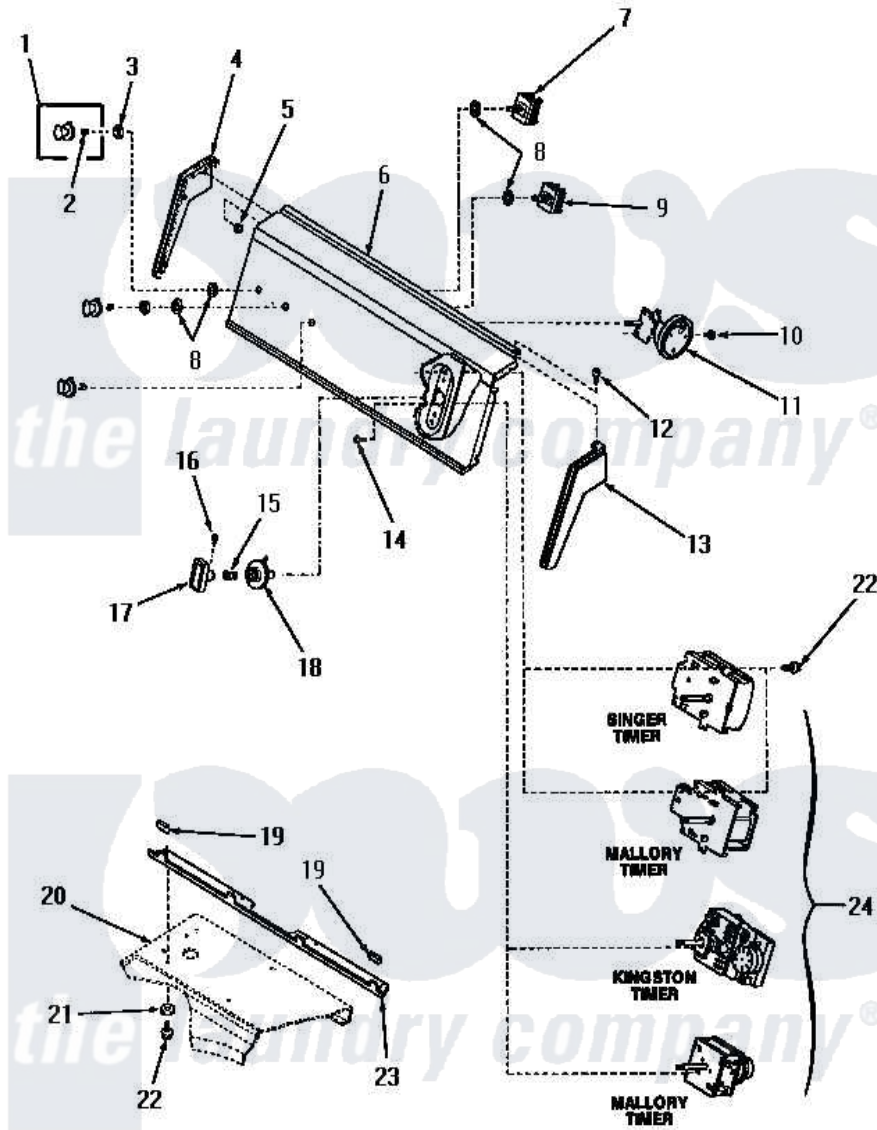

Amana HA4290 06 - CONTROL PANEL & CONTROLS

CONTROL PANEL AND CONTROLS

Amana [Residential Amana HA4290 Washer Parts](#) Parts Diagram 06 - CONTROL PANEL & CONTROLS
 Click on the part number to view part

Item	Original Part Number	Replaced By	Status	Part Description
"	NOTE:		Not Available	USE SHIM WASHER AS REQUIRED TO OBTAIN A MINIMUM OF .005 INCH TO A MAXIMUM OF .015 INCH CLEARANCE BETWEEN COUPLING AND FLANGED BEARING.
1	28124		Not Available	ASSY,KNOB-SWITCH
2	10519		Not Available	RETAINER
3	57584		Not Available	NUT
4	25124		Not Available	CONTROL HOOD END, LEFT
5	25126	5303284616		Clip
6	30967		Not Available	CONTROL PANEL
7	28118		Not Available	SWITCH,WATER TEMPERATU
8	91176			Lockwasher, 3/8 Intshkp
10	23962	W10116760		Screw
11	27778			Switch, Pressure
12	25232		Not Available	SCREW,8AB-18X7/8 OVAL

13	25123	Not Available	CONTROL HOOD END, RIGHT
14	70212		Screw, 8-32 X 5/32 RD H
15	26319		Spring
16	26318		Screw, 8-32 X 1/4 Set S
17	27382	Not Available	TIMER KNOB
18	28287	Not Available	TIMER KNOB INDICATOR
19	24859	Not Available	SLEEVE,SUPPORT ANGLE
20	Y00000000	Not Available	SEE NOTE CABINET TOP
21	20493		Washer, 11/64 ID x 3/8 OD
22	23962	W10116760	Screw
23	23360	Not Available	ANGLE
24	29966	Not Available	TIMER