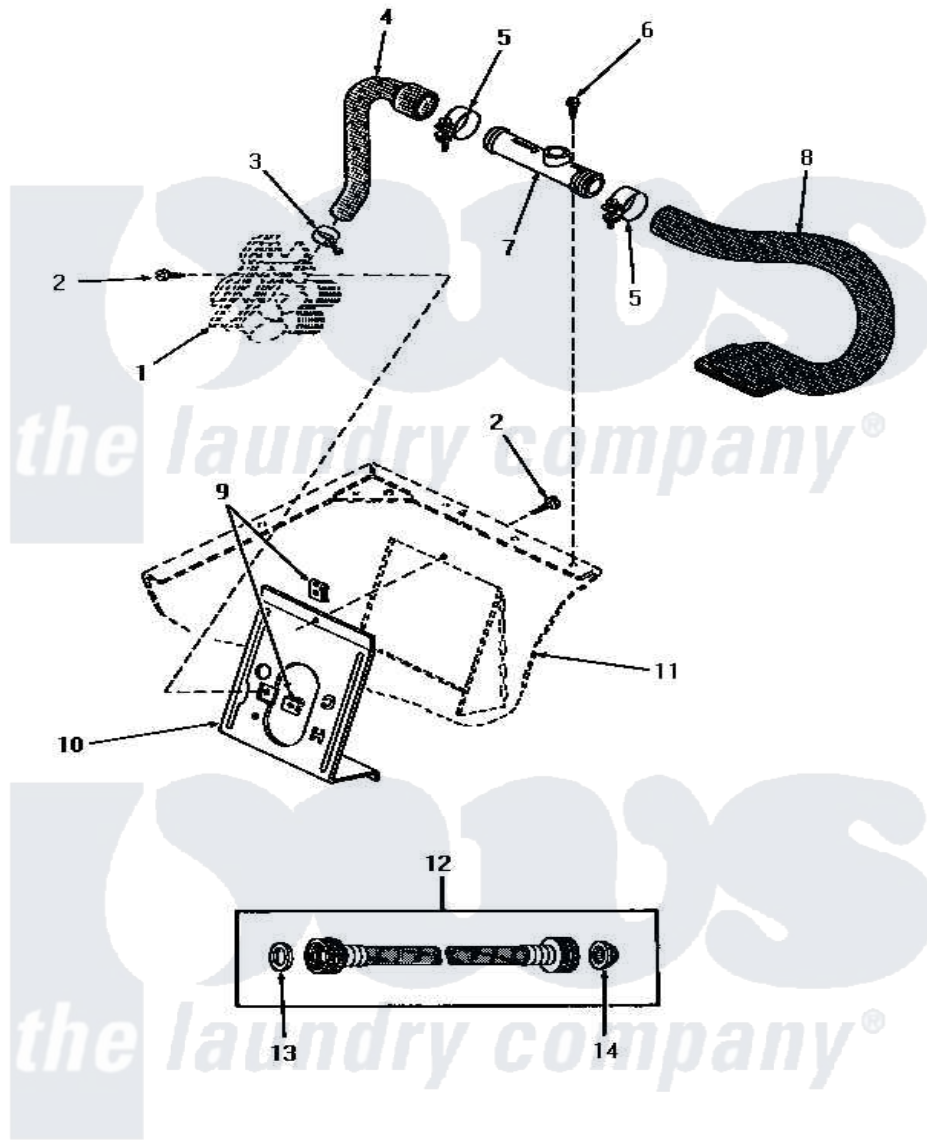

Amana HA4290 08 - INLET/FILL HOSE/BACK FL PREVENTER & BRKT

**INLET HOSE, FILLER HOSE, BACK FLOW PREVENTER
AND MIXING VALVE MOUNTING BRACKET
(through Serial No. N3805084)**

Amana [Residential Amana HA4290 Washer Parts](#) Parts Diagram 08 - INLET/FILL HOSE/BACK FL PREVENTER & BRKT

[Click on the part number to view part](#)

Item	Original Part Number	Replaced By	Status	Part Description
1	Y00000000		Not Available	SEE NOTE MIXING VALVE
2	56392		Not Available	SCREW,8-18 X 3/8 TAPPI
3	27643	596669		Clamp, Manifold
4	27183			Hose, Mixing Valve
5	27152		Not Available	CLAMP HOSE
6	23962	W10116760		Screw
7	27118	34280		Assembly, Backflow Prevento
8	27231		Not Available	HOSE
9	54038			NUt, Speed U-Type
10	27126	39407		Bracket, Valve
11	Y00000000		Not Available	SEE NOTE CABINET
12	28330	202860		Inlet Hose Assembly
13	20290	Y013783		Washer, Inlet Hose
14	28605	22002960		Strainer, Washer Inlet