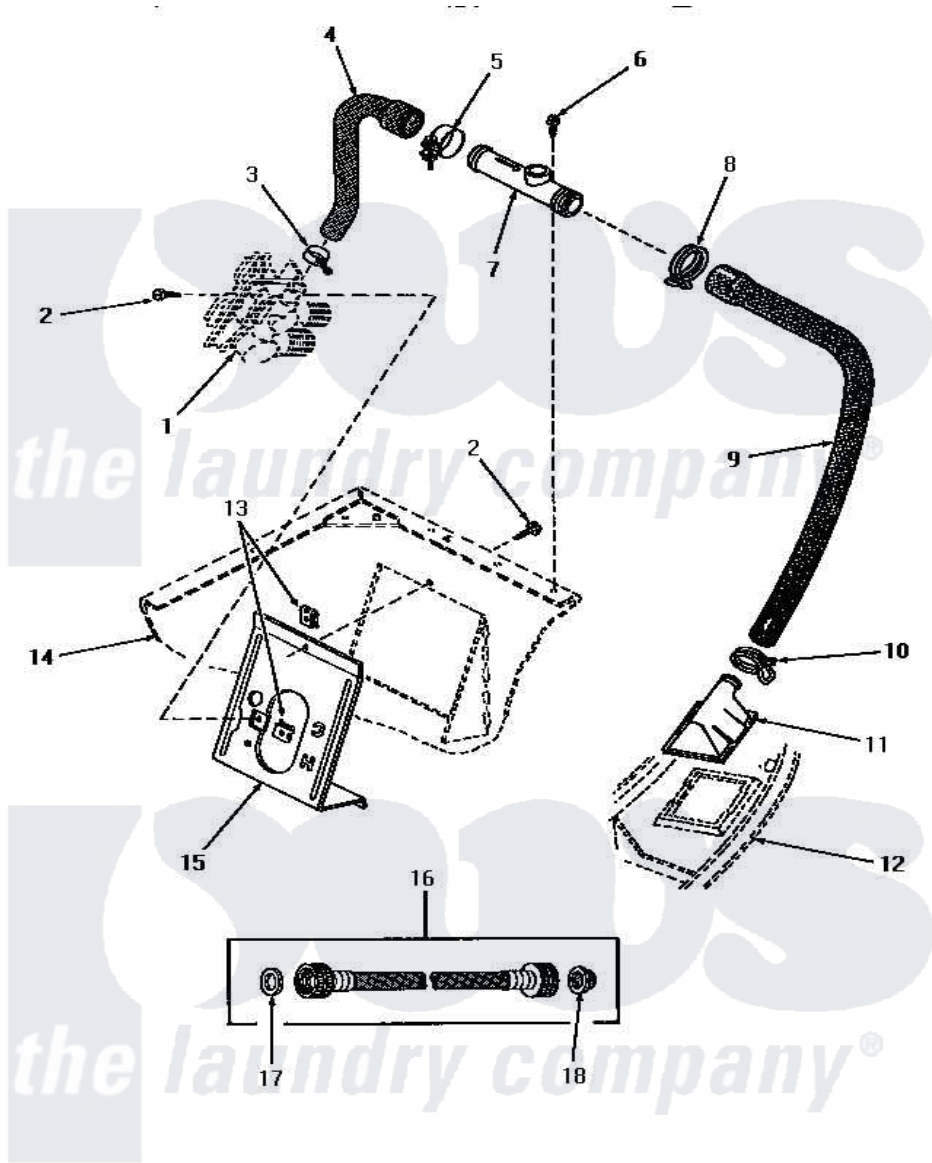

Amana HA4290 09 - INLET/FILL HOSE/BACK FL PREVENTER & BRKT

**INLET HOSE, FILLER HOSE, BACK FLOW PREVENTER
AND MIXING VALVE MOUNTING BRACKET
(starting with Serial No. N3605085)**

Amana [Residential Amana HA4290 Washer Parts](#) Parts Diagram 09 - INLET/FILL HOSE/BACK FL PREVENTER & BRKT

[Click on the part number to view part](#)

Item	Original Part Number	Replaced By	Status	Part Description
1	Y00000000		Not Available	SEE NOTE MIXING VALVE
2	56392		Not Available	SCREW,8-18 X 3/8 TAPPI
3	27643	596669		Clamp, Manifold
4	27183			Hose, Mixing Valve
5	27152		Not Available	CLAMP HOSE
6	23962	W10116760		Screw
7	27118	34280		Assembly, Backflow Prevento
8	29176	285655		Clamp, Hose
9	29182		Not Available	HOSE,WATER INLET
10	29210			Hose Clamp
11	29154			Head, Water Inlet
12	Y00000000		Not Available	SEE NOTE OUTER TUB COVER
13	54038			NUt, Speed U-Type
14	Y00000000		Not Available	SEE NOTE CABINET
15	27126	39407		Bracket, Valve

16	28330	202860	Inlet Hose Assembly
17	20290	Y013783	Washer, Inlet Hose
18	28605	22002960	Strainer, Washer Inlet