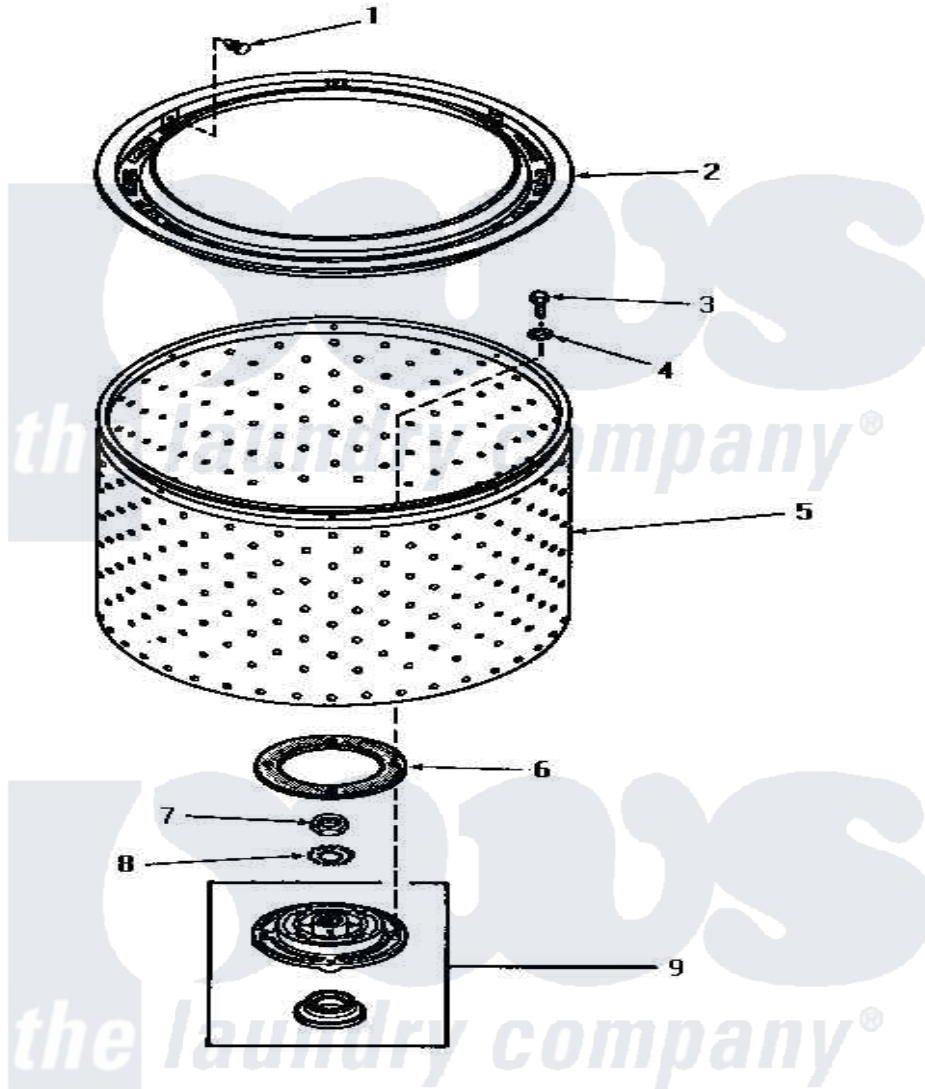

# Amana HA4290 10 - LINT FILTER, WASHTUB & HUB

THROUGH  
F349 0044

## LINT FILTER, WASHTUB AND HUB

Amana [Residential Amana HA4290 Washer Parts](#) Parts Diagram 10 - LINT FILTER, WASHTUB & HUB  
 Click on the part number to view part

Item	Original Part Number	Replaced By	Status	Part Description
1	<a href="#">29474</a>			Fastener, Lint Filter
2	27123	<a href="#">33521</a>		Filter Lint/Clothes Guard
3	27202	<a href="#">W10116787</a>		Screw
4	<a href="#">28094</a>			Gasket
5	<a href="#">27074</a>			Motor
"	27073		Not Available	WASHTUB, PORCELAIN
6	27125	<a href="#">39122</a>		Gasket, Washtub
7	Y29220	<a href="#">40016301</a>		Nut, Lock
8	<a href="#">27163</a>			Lockwasher
9	28780	<a href="#">356P3</a>		Kit, Seal-Washer