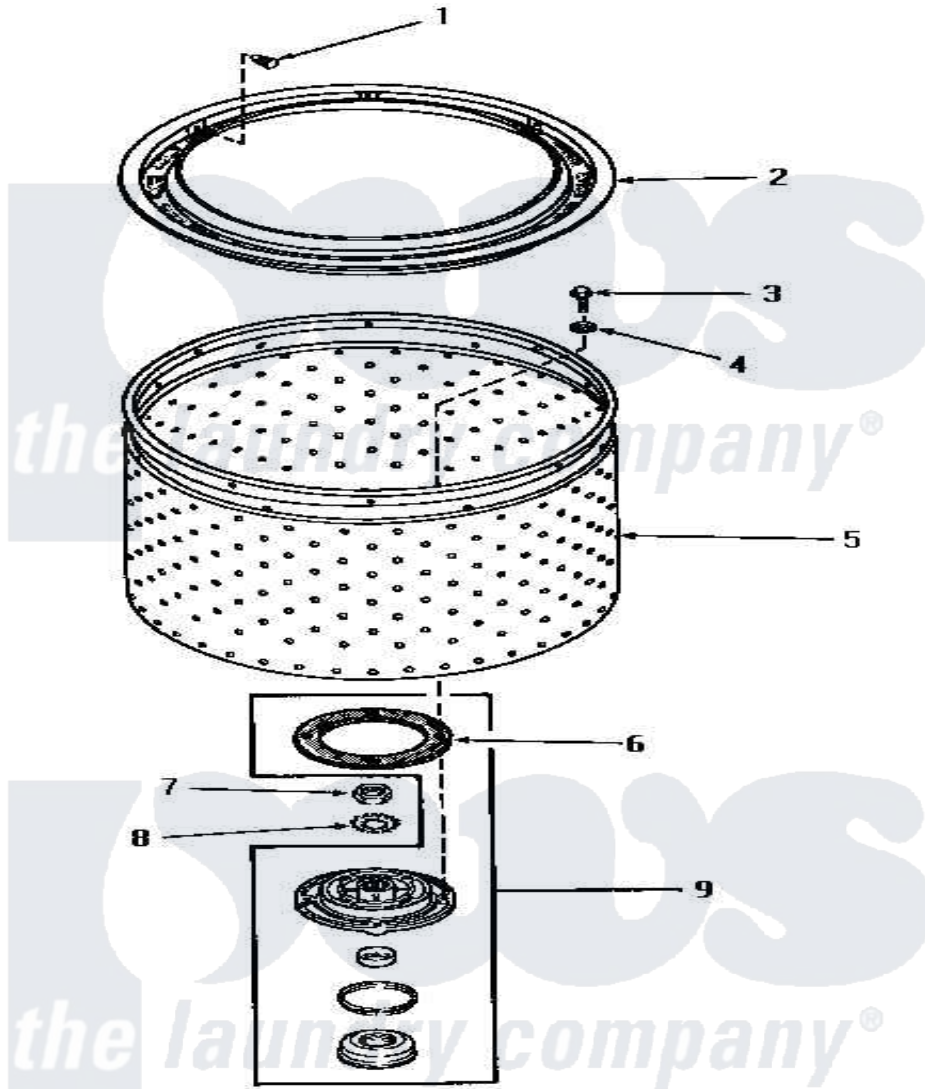

Amana HA4290 11 - LINT FILTER, WASHTUB & HUB

STARTING
F349 0045

LINT FILTER, WASHTUB AND HUB

[Amana Residential Amana HA4290 Washer Parts](#) Parts Diagram 11 - LINT FILTER, WASHTUB & HUB
Click on the part number to view part

Item	Original Part Number	Replaced By	Status	Part Description
1	29474			Fastener, Lint Filter
2	27123	33521		Filter Lint/Clothes Guard
3	27202	W10116787		Screw
4	28094			Gasket
5	28138		Not Available	WASHTUB, STAINLESS STEEL
"	29074	39252P		Wash Tub
6	27125	39122		Gasket, Washtub
7	Y29220	40016301		Nut, Lock
8	27163			Lockwasher
9	356P3			Kit, Seal-Washer