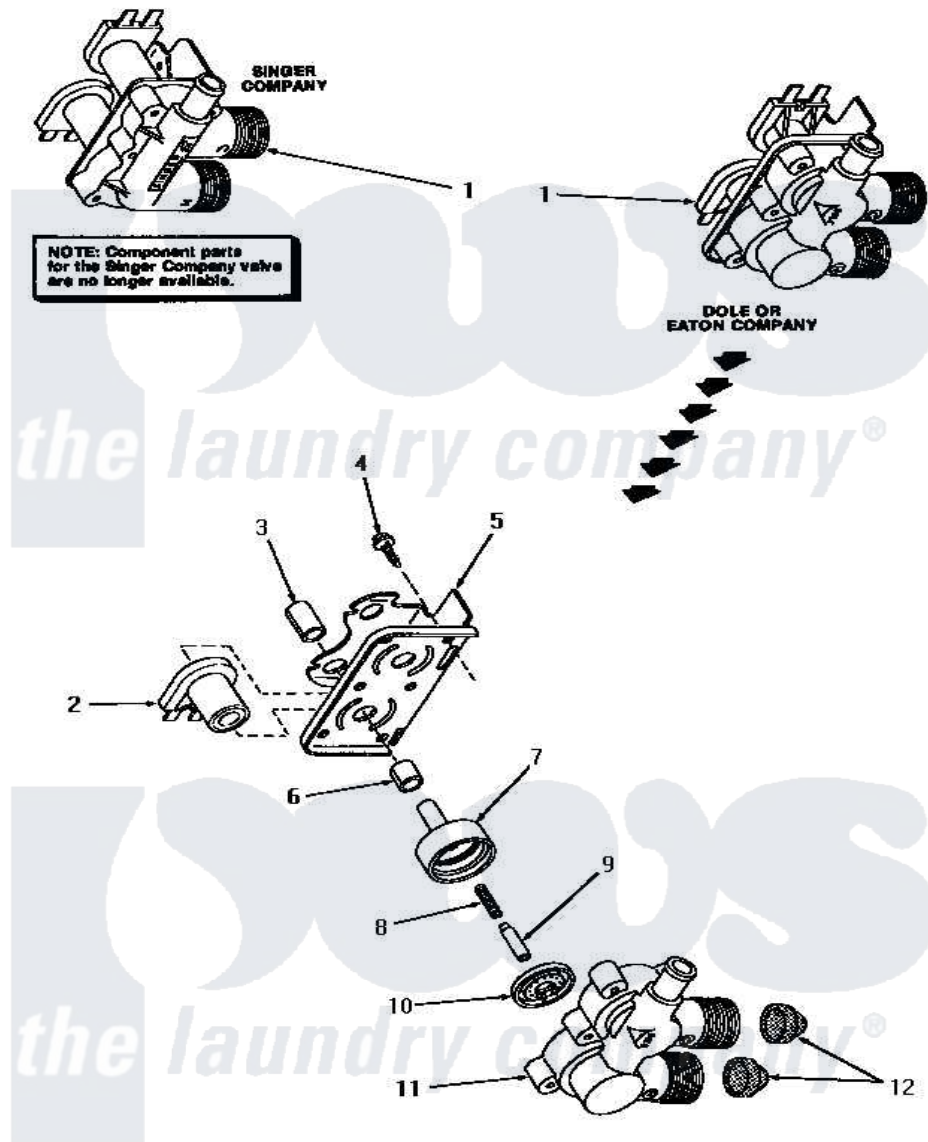

Amana HA4290 12 - MIXING VALVE ASSY

MIXING VALVE ASSEMBLY

Amana [Residential Amana HA4290 Washer Parts](#) Parts Diagram 12 - MIXING VALVE ASSY
 Click on the part number to view part

Item	Original Part Number	Replaced By	Status	Part Description
1	27156	33930		Valve, Mixing
2	24126	33930		Valve, Mixing
3	24128		Not Available	SLEEVE, LONG
4	25817C		Not Available	SCREW
5	Y24158		Not Available	MOUNTING BRACKET
6	24129		Not Available	SLEEVE, SHORT
7	24130			Guide, Armature
8	24131		Not Available	SPRING
9	24132		Not Available	ARMATURE
10	24134		Not Available	DIAPHRAGM
11	Y24159	33930		Valve, Mixing
12	24122	22002960		Strainer, Washer Inlet