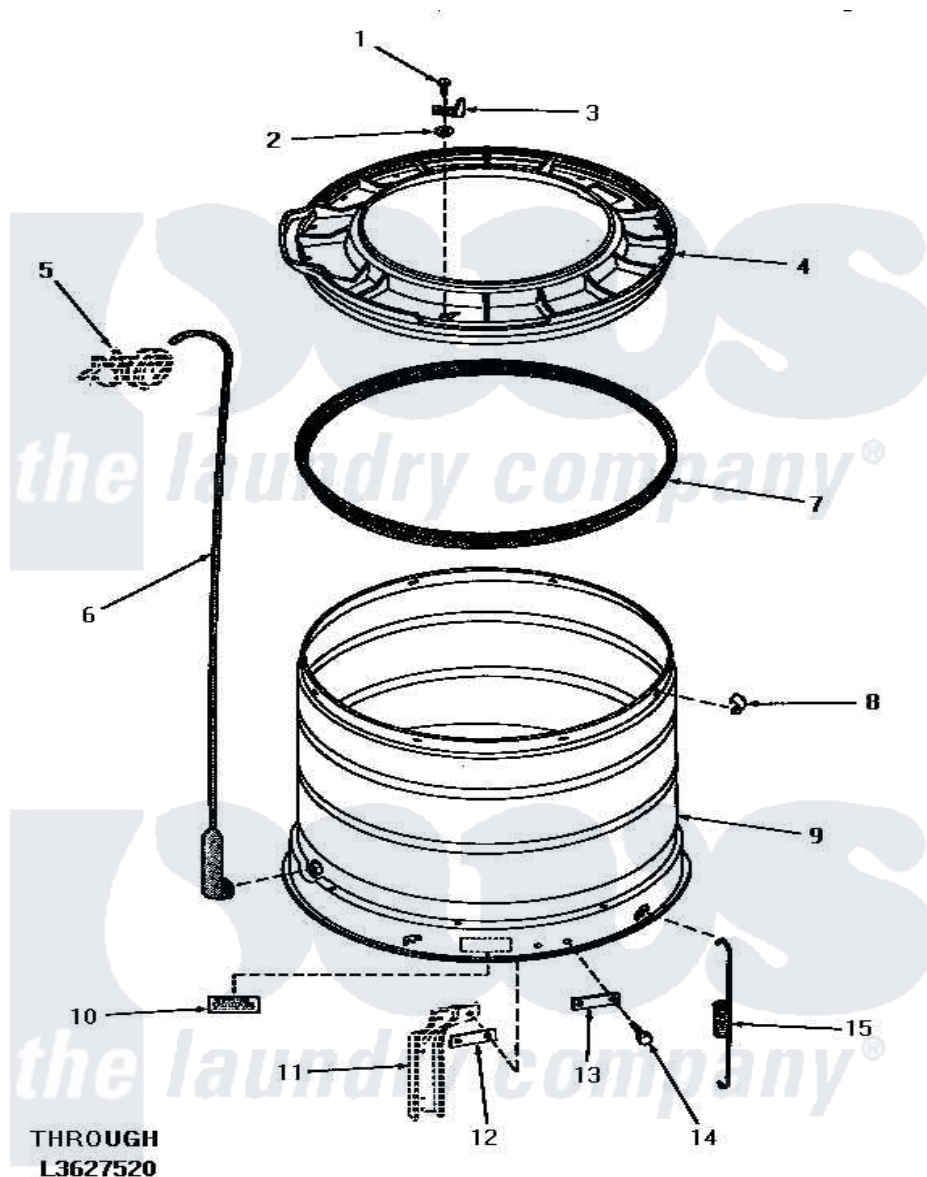

# Amana HA4290 15 - OUTER TUB, COVER & PRESSURE HOSE

THROUGH  
L3627520

## OUTER TUB, COVER AND PRESSURE HOSE

Amana [Residential Amana HA4290 Washer Parts](#) Parts Diagram 15 - OUTER TUB, COVER & PRESSURE HOSE

[Click on the part number to view part](#)

Item	Original Part Number	Replaced By	Status	Part Description
1	25723	<a href="#">27001200</a>		Screw
2	<a href="#">03815</a>			Lockwasher, No.10 Ext Shk
3	<a href="#">27247</a>			Trigger, Out-Of-Bal Swi
4	27137	<a href="#">31153</a>		Cover Outer Tub
5	Y00000000		Not Available	SEE NOTE PRESSURE SWITCH
6	29077		Not Available	ASSY,PRESSURE FILL HOSxREPLACE
7	<a href="#">27184</a>			Gasket, Tub Cover
8	Y27017		Not Available	CLIP,SPRING
9	27071		Not Available	OUTER TUB
10	Y27195		Not Available	STICKER
11	Y00000000		Not Available	SEE NOTE SUPPORT LEG
12	<a href="#">27927</a>			Plate, Leg .032
13	<a href="#">27926</a>			Plate, Leg .063
14	27205	<a href="#">40128701</a>		Screw, 5/16-18 X .50
15	<a href="#">27239</a>			Spring, Leg