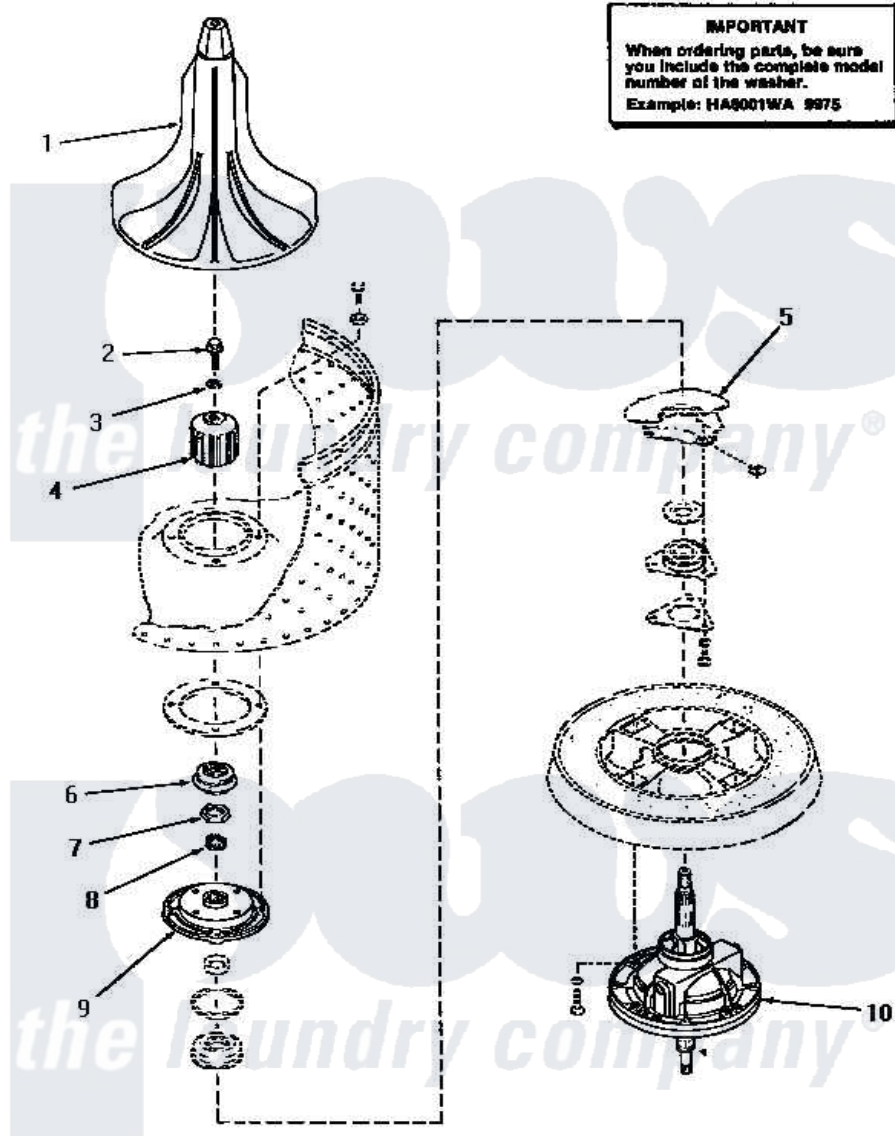

Amana HA4290 20 - SHORT POST DRIVE (ADDITION)

SHORT POST DRIVE

Amana [Residential Amana HA4290 Washer Parts](#) Parts Diagram 20 - SHORT POST DRIVE (ADDITION)

[Click on the part number to view part](#)

Item	Original Part Number	Replaced By	Status	Part Description
1	30855	40000501W		Agitator, Flex Vane
2	30852			Screw, No.8-1/4 X 20 X 3/
3	30853		Not Available	SEAL
4	30071	R9900189		Kit, Drive Bell And Seal
5	Y00000000		Not Available	SEE NOTE OUTER TUB
6	30022		Not Available	ASSY,SEAL-HEAD xREPLACE
7	Y29220	40016301		Nut, Lock
8	29728	40008301		Insert, Spline
9	30034		Not Available	HUB ASSEMBLY
10	30848	33227P		Assembly- Tran
"	33227	33227P		Assembly- Tran