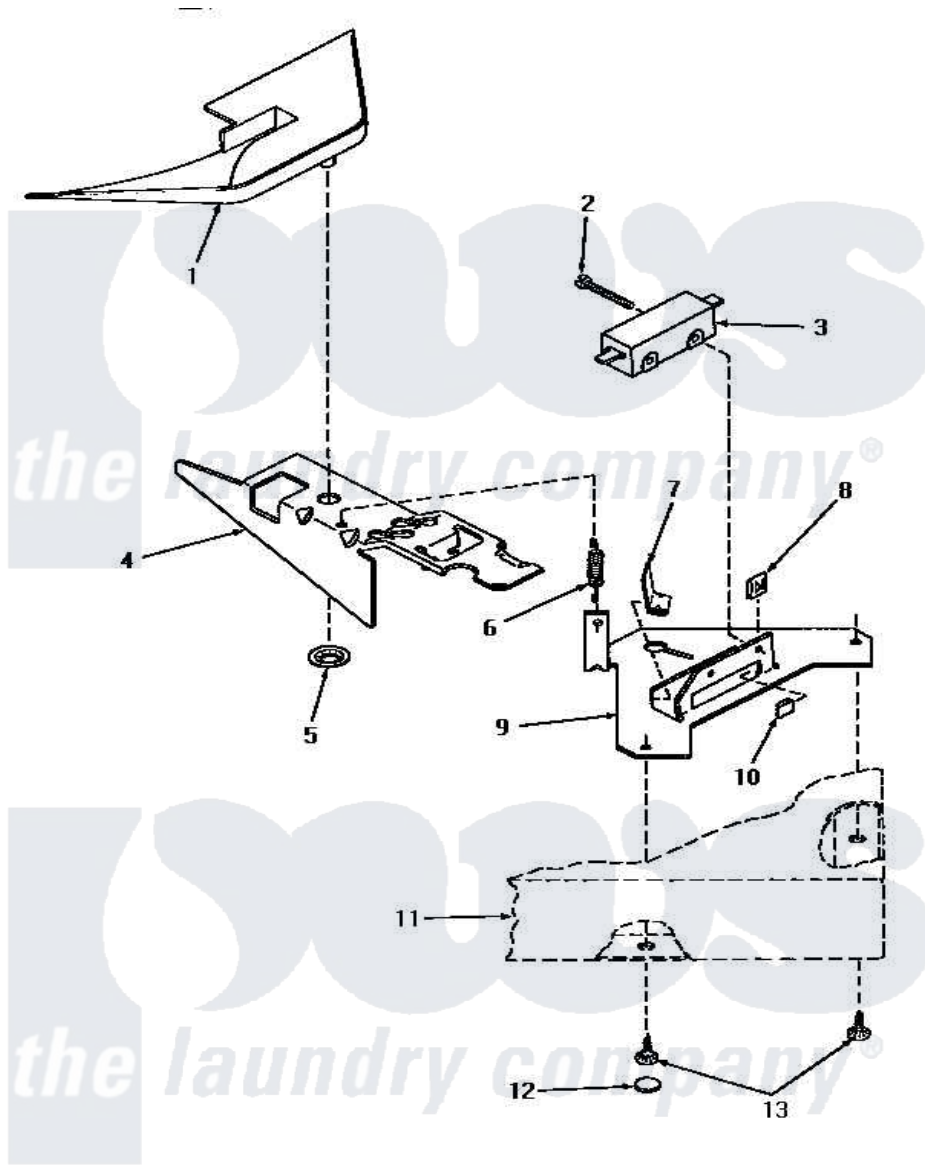

Amana HA4290 21 - SWITCH & BRACKET ASSY

SWITCH AND BRACKET ASSEMBLY

Amana [Residential Amana HA4290 Washer Parts](#) Parts Diagram 21 - SWITCH & BRACKET ASSY
 Click on the part number to view part

Item	Original Part Number	Replaced By	Status	Part Description
1	29042		Not Available	SHIELD, LID SWITCH
2	Q6516		Not Available	SCREW, 6-32 X 1 ROUND H
3	27249		Not Available	SWITCH
4	27602			Lever, Out-Of-Bal Switch
5	29043			Nut, Push
6	27603			Spring, Switch Lever
7	Y27837			Clip, Speed-"U" Type
8	27248		Not Available	NUT, SPEED U-TYPE
9	27250		Not Available	BRACKET, OUT-OF-BAL SWI
10	27610			Clip, U
11	Y00000000		Not Available	SEE NOTE CABINET TOP
12	28291		Not Available	WASHER
13	28193			Screw, 8-1/2 Tapping W/