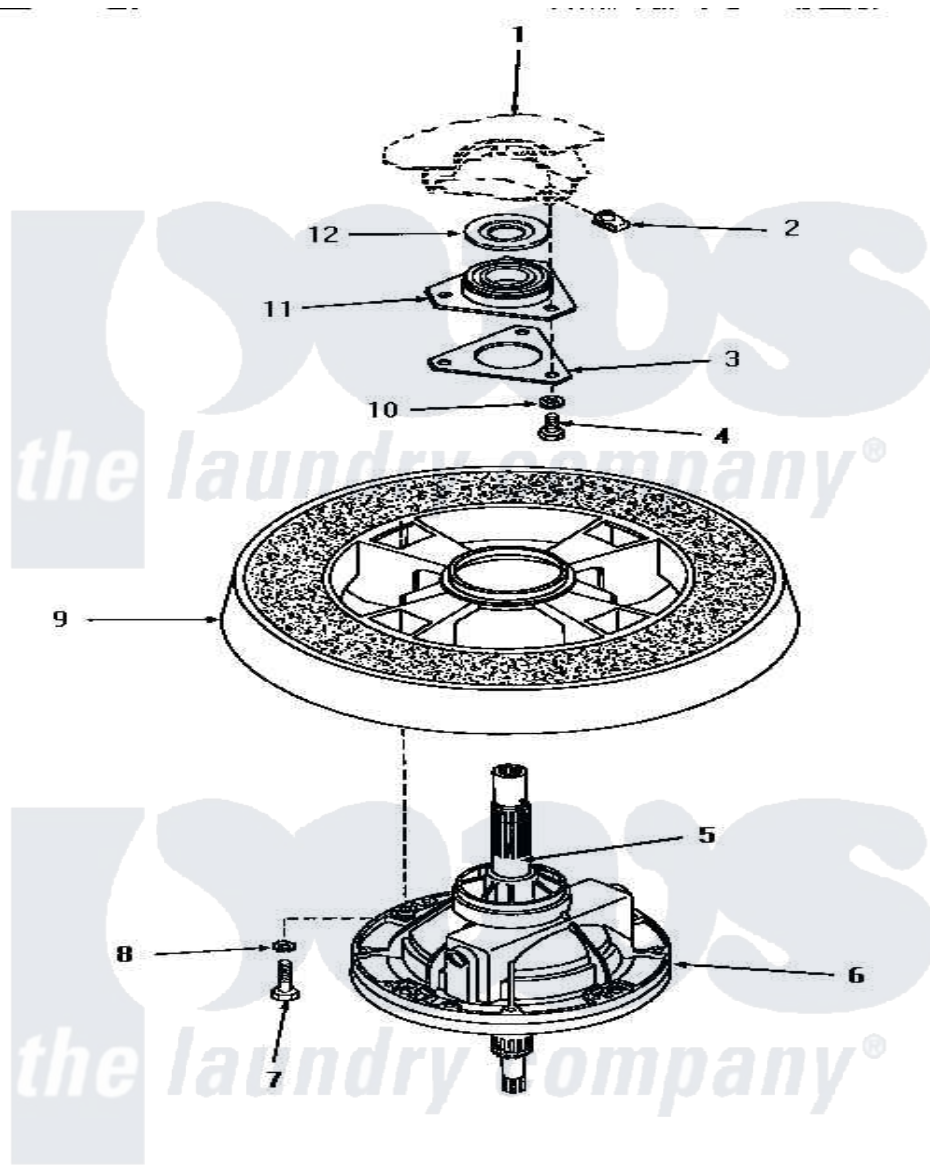

# Amana HA4290 22 - TRANSMISSION ASSY & BALANCE RING

## TRANSMISSION ASSEMBLY AND BALANCE RING

Amana [Residential Amana HA4290 Washer Parts](#) Parts Diagram 22 - TRANSMISSION ASSY & BALANCE RING  
 Click on the part number to view part

Item	Original Part Number	Replaced By	Status	Part Description
1	Y00000000		Not Available	SEE NOTE OUTER TUB
2	<a href="#">27222</a>			Nut, Retainer 5/16-18
3	27166		Not Available	WASHER, BEARING HOUSING
4	01355		Not Available	SCREW
5	<a href="#">27604P</a>			Never-Seeze 1 Oz Tube
6	30946		Not Available	TRANSMISSION ASSEMBLY
7	27200		Not Available	CAP SCREW
8	<a href="#">02431</a>			Lockwasher, 1/4 Ext Shk
9	Y29117		Not Available	ASSY, BALANCE RING-COMPL
10	<a href="#">04366</a>			Lockwasher, 5/16intshkp
11	27182	<a href="#">40004201P</a>		Main Bearing Assembly
12	<a href="#">27187</a>			Flinger