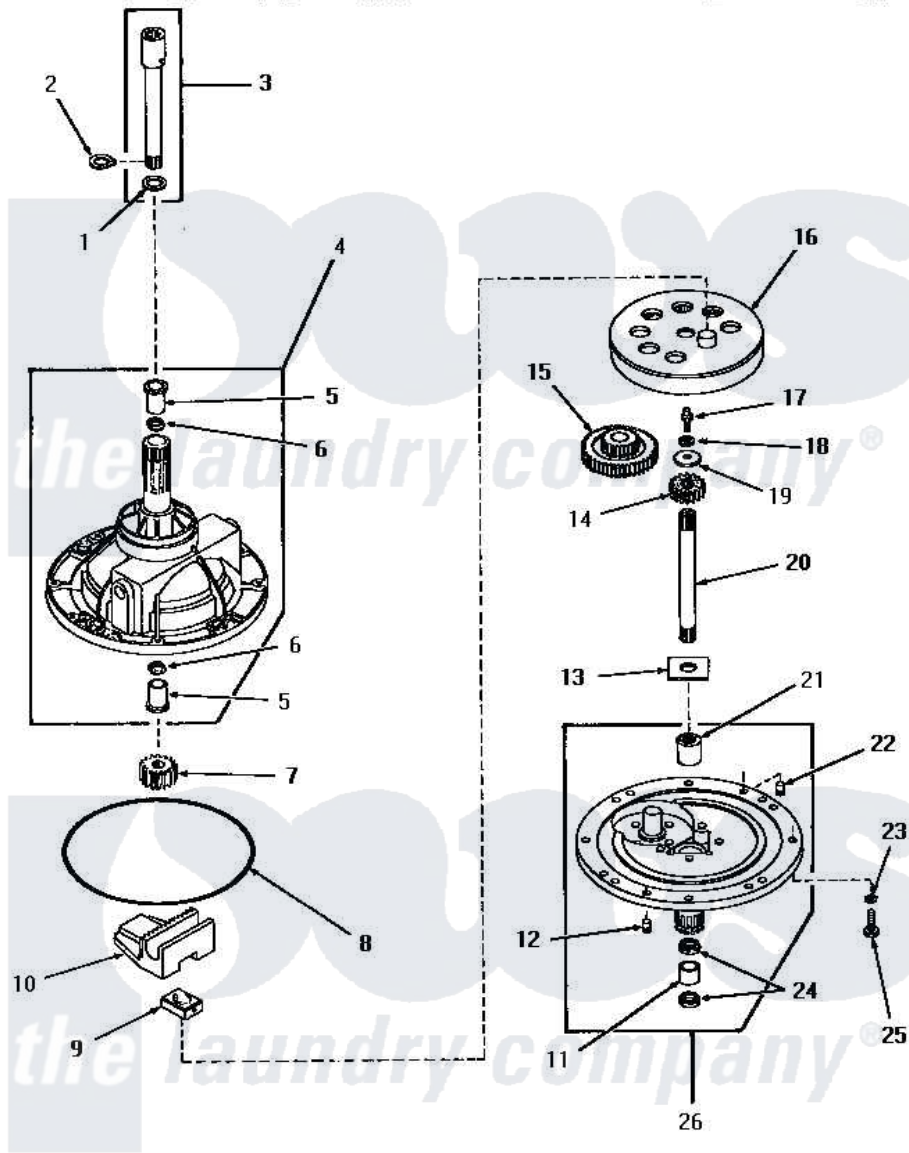

# Amana HA4291 01 - 28430 TRANSMISSION ASSY COMPONENTS

## COMPONENTS FOR 28430 TRANSMISSION ASSEMBLY

Amana [Residential Amana HA4291 Washer Parts](#) Parts Diagram 01 - 28430 TRANSMISSION ASSY COMPONENTS  
 Click on the part number to view part

Item	Original Part Number	Replaced By	Status	Part Description
1	Y00000000		Not Available	SEE NOTE SHIM WASHER -- (SEE NOTE)
2	<a href="#">27197</a>			Ring, Retaining
3	<a href="#">368P3</a>			Kit, Coupling And Shaft
4	27191		Not Available	TRANSMISSION CASE ASSEMBLY
"	28435		Not Available	TRANSMISSION CASE ASSEMBLY
5	27021		Not Available	BEARING
6	Y28114	<a href="#">40042701</a>		Seal- Oil
7	<a href="#">27003</a>			Pinion, Agitator
8	<a href="#">27028</a>			Gasket, Transmission Re
"	28434P		Not Available	LOCTITE
9	<a href="#">26493</a>			Slide
10	Y27001	<a href="#">Y31526</a>		Rack
11	<a href="#">27022</a>			Bearing
12	<a href="#">27172</a>			Pin, Dowel

13	<a href="#">27016</a>		Washer
14	<a href="#">29156</a>		Pinion, Input
15	<a href="#">27002</a>		Gear, Reduction
16	<a href="#">26577</a>		Assembly, Gear And Stud
17	27030	Not Available	SCREW, 1/4-20 SPECIAL
18	<a href="#">21456</a>		Lockwasher, 1/4 Intshkp
19	26509	<a href="#">40041501</a>	Washer
20	27081	<a href="#">27081P</a>	Shaft Input Package
21	27026	Not Available	COVER TRANSMISSION
22	<a href="#">27172</a>		Pin, Dowel
23	<a href="#">02431</a>		Lockwasher, 1/4 Ext Shk
24	Y28114	<a href="#">40042701</a>	Seal- Oil
25	<a href="#">20253</a>		Screw, Cap-1/4-20 X 1"
26	27192	Not Available	TRANSMISSION COVER ASSEMBLY
NI	27243	<a href="#">27243P</a>	Oil, CW Transmission F-