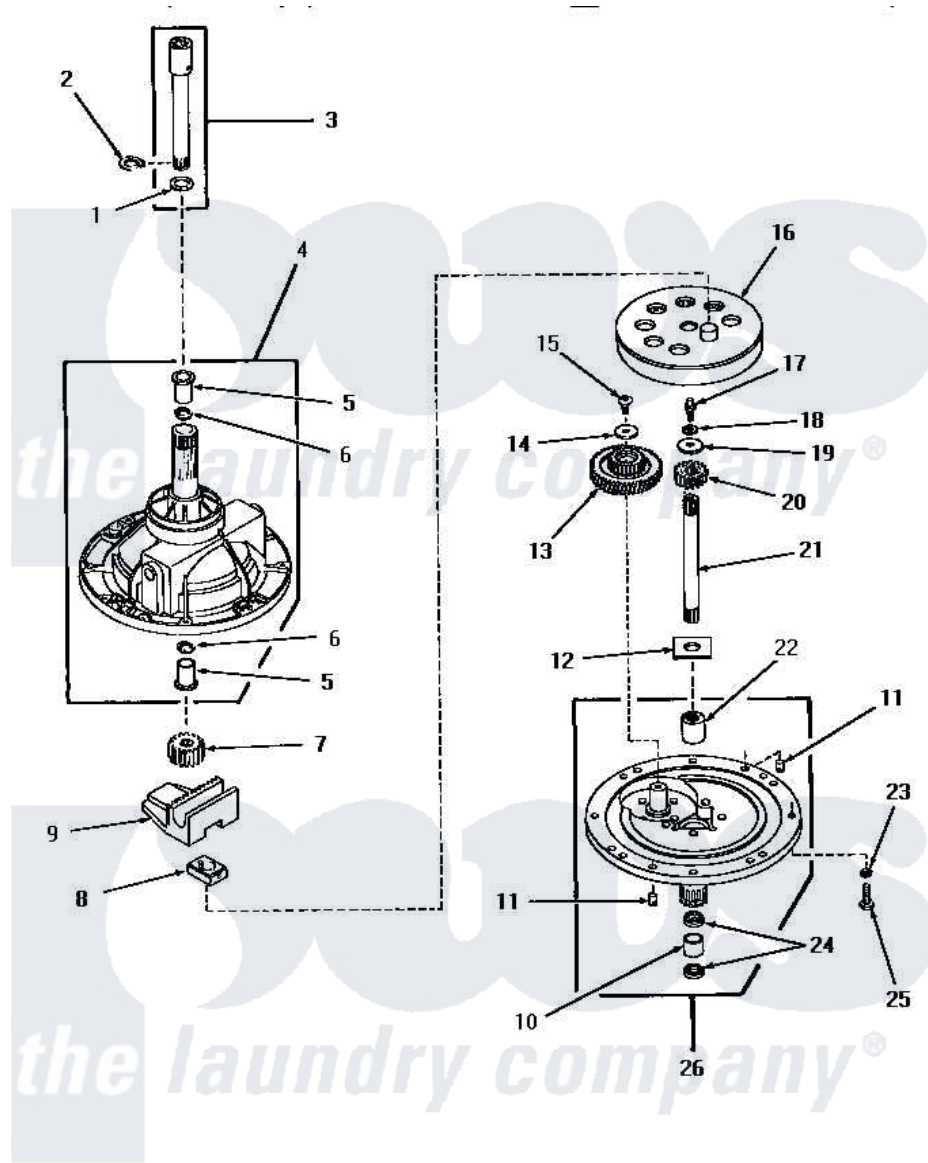

# Amana HA4291 02 - 30123 & 30946 TRANSMISSION ASSEMBLIES

## COMPONENTS FOR 30123 and 30946 TRANSMISSION ASSEMBLIES

Amana [Residential Amana HA4291 Washer Parts](#) Parts Diagram 02 - 30123 & 30946 TRANSMISSION ASSEMBLIES

[Click on the part number to view part](#)

Item	Original Part Number	Replaced By	Status	Part Description
1	Y00000000		Not Available	SEE NOTE SHIM WASHER -- (SEE NOTE)
2	<a href="#">27197</a>			Ring, Retaining
3	<a href="#">368P3</a>			Kit, Coupling And Shaft
4	28435		Not Available	TRANSMISSION CASE ASSEMBLY
5	27021		Not Available	BEARING
6	Y28114	<a href="#">40042701</a>		Seal- Oil
7	<a href="#">27003</a>			Pinion, Agitator
8	<a href="#">26493</a>			Slide
9	Y27001	<a href="#">Y31526</a>		Rack
10	<a href="#">27022</a>			Bearing
11	<a href="#">27172</a>			Pin, Dowel
12	<a href="#">27016</a>			Washer
13	<a href="#">29161</a>			Gear, Reduction
14	29260		Not Available	WASHER
15	<a href="#">29273</a>			Screw, 1/4-20 X 3/8

16	<a href="#">26577</a>		Assembly, Gear And Stud
17	27030	Not Available	SCREW, 1/4-20 SPECIAL
18	<a href="#">21456</a>		Lockwasher, 1/4 Intshkp
19	26509	<a href="#">40041501</a>	Washer
20	<a href="#">Y29160</a>		Pinion, Drive
21	27081	<a href="#">27081P</a>	Shaft Input Package
22	30893	<a href="#">WR2X4924</a>	Shim
23	<a href="#">02431</a>		Lockwasher, 1/4 Ext Shk
24	Y28114	<a href="#">40042701</a>	Seal- Oil
25	<a href="#">20253</a>		Screw, Cap-1/4-20 X 1"
26	30945	Not Available	ASSY, TRANSMISSION COVExREPLACE
NI	27243	<a href="#">27243P</a>	Oil, CW Transmission F-
"	28434P	Not Available	LOCTITE