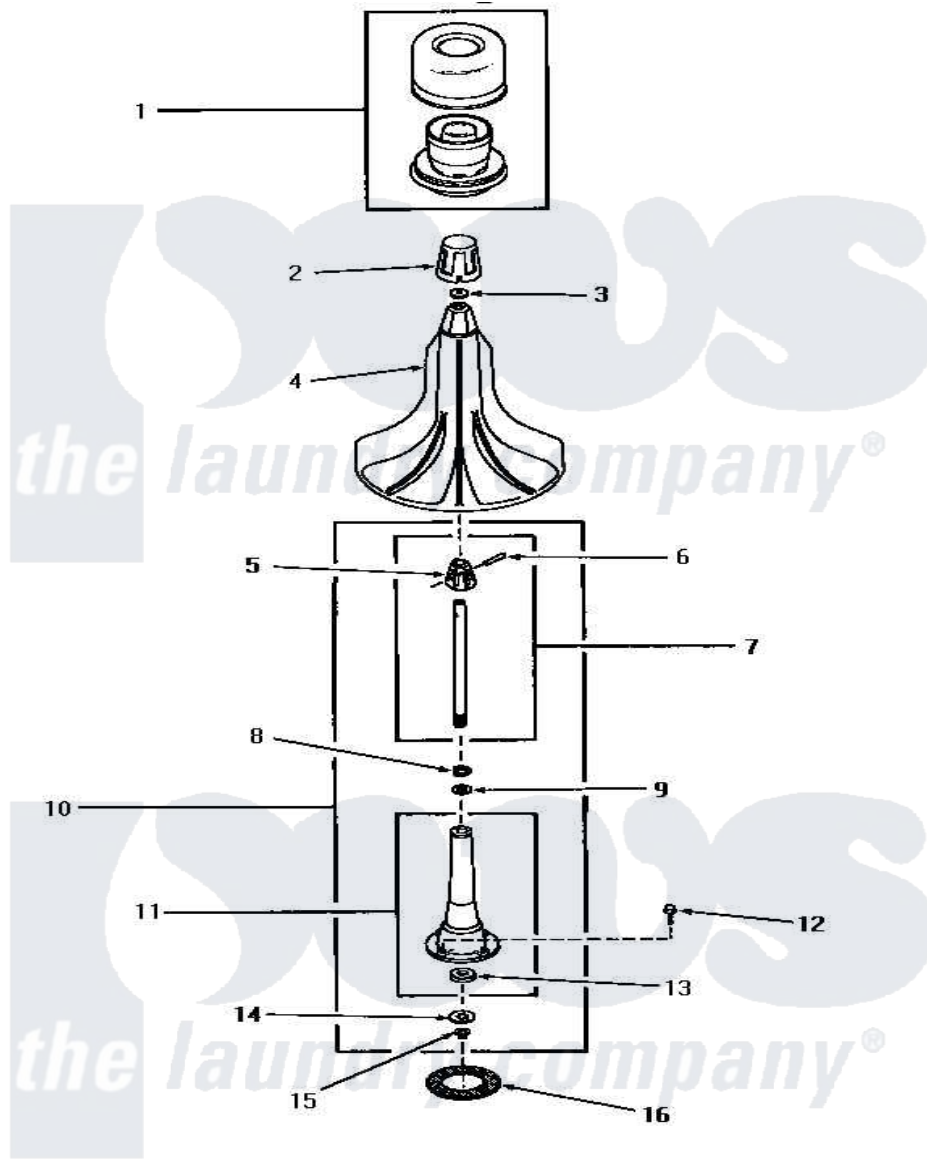

Amana HA4291 03 - AGITATOR & POST

AGITATOR AND POST

Amana [Residential Amana HA4291 Washer Parts](#) Parts Diagram 03 - AGITATOR & POST
 Click on the part number to view part

Item	Original Part Number	Replaced By	Status	Part Description
1	27707		Not Available	ASSY,DISPENSER-FABRIC
2	27138		Not Available	ASSY,AGITATOR CAP
3	27189			Washer, Agitator Cap
4	27120		Not Available	ASSY,AGITATOR
5	27174		Not Available	DRIVE BLOCK
6	20243			Pin, Taper
7	28091			Assembly, Agitator Shaft and
8	20057	222T017P01		Washer FIB 21/32 ID X 1156 OD X 1/8
9	04704			Washer, .630id x 1.125od
10	28934		Not Available	AGITATOR POST ASSEMBLY
11	28933		Not Available	AGITATOR POST
12	27202	W10116787		Screw
13	10429		Not Available	WASHER,THRUST
14	27164			Washer, Spline
15	27197			Ring, Retaining