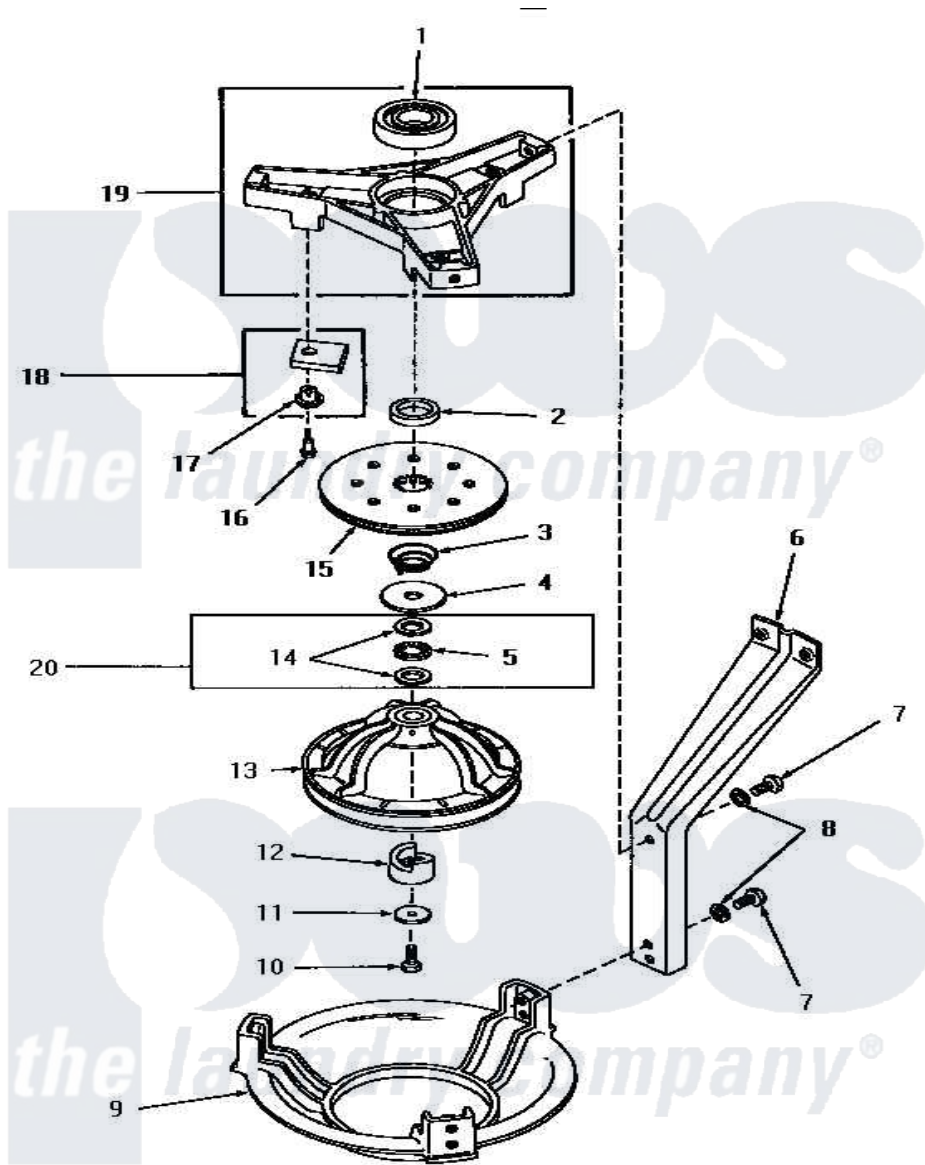

Amana HA4291 04 - BRG HSG/BRAKE/PULLEY & PIVOT DOME

BEARING HOUSING, BRAKE, PULLEY AND PIVOT DOME

Amana [Residential Amana HA4291 Washer Parts](#) Parts Diagram 04 - BRG HSG/BRAKE/PULLEY & PIVOT DOME
 Click on the part number to view part

Item	Original Part Number	Replaced By	Status	Part Description
1	28944	40004001		Bearing, Main
2	27176			Spacer
3	27014	33435		Spring, Conical
4	27015	40063201		Washer, Flat
5	27025		Not Available	BEARING,NEEDLE THRUST
6	27090			Leg, Support
7	30016	40128701		Screw, 5/16-18 X .50
8	04366			Lockwasher, 5/16intshkp
9	27124		Not Available	DOME,PIVOT
10	27220	40063401		Screw, 1/4-20 x 5/8 Hex
11	26509	40041501		Washer
12	27018			Helix
13	30260	34232P		Kit-Pulley
"	27111	34232P		Kit-Pulley
14	27024		Not Available	NO LONGER AVAILABLE
15	26556	R9900474		Brake Assembly

16	26547		Screw, 10-24 Shoulder
17	29993		Sleeve, Anti-Rotation
18	348P3	R9900543	Pad-Brake
19	28913	35746	AssembLy, Bearing Housing-L
20	Y0000000	Not Available	SEE NOTE BEARING RACE AND NEEDLE BEARING -- (USED THROUGH SERIAL NO.4U029469)