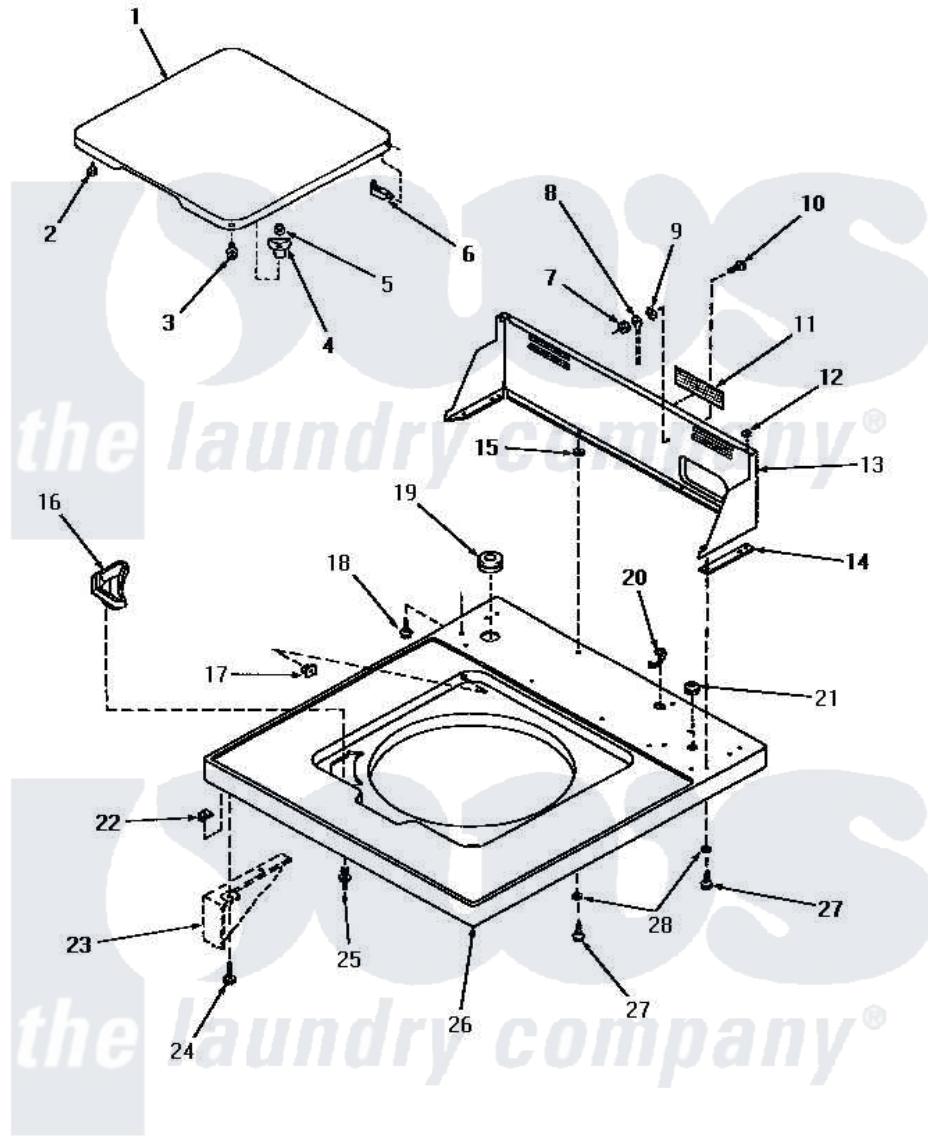

Amana HA4291 05 - CABINET TOP, LOADING DOOR & CONTROL HOOD

CABINET TOP, LOADING DOOR AND CONTROL HOOD

Amana [Residential Amana HA4291 Washer Parts](#) Parts Diagram 05 - CABINET TOP, LOADING DOOR & CONTROL HOOD

[Click on the part number to view part](#)

Item	Original Part Number	Replaced By	Status	Part Description
"	NOTE:		Not Available	2. SIPHON BREAK KIT MUST BE INSTALLED IN DRAIN HOSE IF THE DRAIN RECEPTACLE IS LOWER THAN THE CABINET TOP OF THE WASHER.
1	27665W		Not Available	LOADING DOOR, WHITE
"	27665A		Not Available	ASSY, LID
"	27665K		Not Available	LOADING DOOR, COFFEE
"	27665H		Not Available	LOADING DOOR, HARVEST GOLD
"	27665L		Not Available	LOADING DOOR, ALMOND
2	21685	40038001		Bumper
3	27203		Not Available	ASSY,SCREW & WASHER
4	27149			Catch, Lid Switch
5	21752			Nut, 8-32 Hex Brilock
6	27626		Not Available	HINGE,HIDDEN
7	03673		Not Available	NUT

8	Y00000000	Not Available	SEE NOTE GROUND WIRE
9	03815		Lockwasher, No.10 Ext Shk
10	20267		Screw, 10-24 X 3/8 Round
11	24903	Not Available	STICKER,DISCONNECT POW
12	24522		Nut, Speed-8ab-18 C1995
13	29551A	Not Available	CONTROL HOOD, AVOCADO
"	29551L	Not Available	CONTROL HOOD, ALMOND
"	29551K	Not Available	CONTROL HOOD, COFFEE
"	29551H	Not Available	HOOD,CONTROL-DOMESTIC
"	29551W	Not Available	CONTROL HOOD, WHITE
14	23028	Not Available	GASKET,CONTROL BOX END
15	23425	Not Available	WASHER,7/32IDX7/16ODX.
17	27625		Bushing
18	56392	Not Available	SCREW,8-18 X 3/8 TAPPI
19	20118	Not Available	GROMMET,1982 INV
20	21903	211881	Grommet, Cord Part Not Used-Gas Models Only
21	22299	Not Available	GROMMET
22	20249	36020	Nut-10-24
23	Y00000000	Not Available	SEE NOTE CABINET
24	23008		Screw, 10-24 X 3/4 Sems
25	56534		Barrel, Support
26	27663L	Not Available	ASSY, TOP-DOMESTIC
"	27663A	Not Available	CABINET TOP, AVOCADO
"	27663H	Not Available	ASSY, TOP-DOMESTIC xREPLACE
"	27663W	Not Available	CABINET TOP, WHITE
"	27663K	Not Available	CABINET TOP, COFFEE
27	23962	W10116760	Screw
28	20493		Washer, 11/64 ID x 3/8 OD