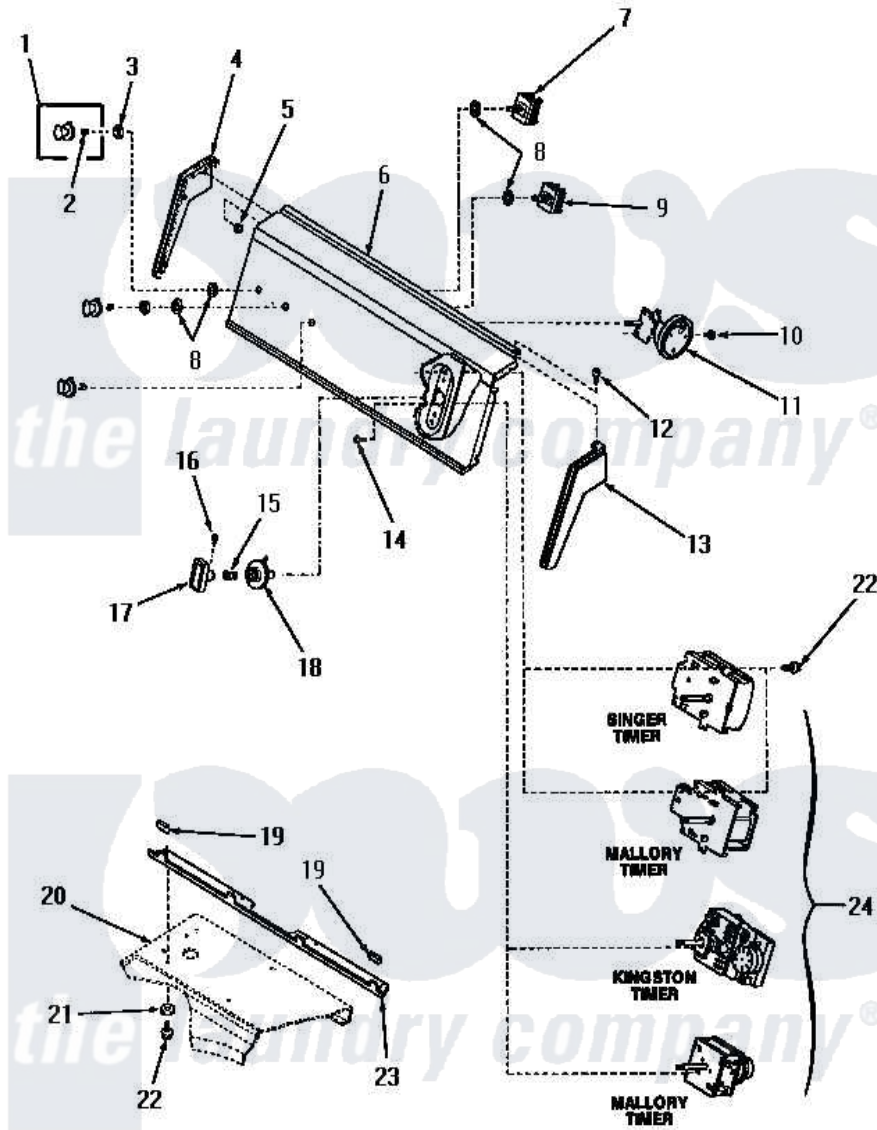

Amana HA4291 06 - CONTROL PANEL & CONTROLS

CONTROL PANEL AND CONTROLS

Amana [Residential Amana HA4291 Washer Parts](#) Parts Diagram 06 - CONTROL PANEL & CONTROLS
 Click on the part number to view part

Item	Original Part Number	Replaced By	Status	Part Description
"	NOTE:		Not Available	USE SHIM WASHER AS REQUIRED TO OBTAIN A MINIMUM OF .005 INCH TO A MAXIMUM OF .015 INCH CLEARANCE BETWEEN COUPLING AND FLANGED BEARING.
1	28124		Not Available	ASSY,KNOB-SWITCH
2	10519		Not Available	RETAINER
3	57584		Not Available	NUT
4	25124		Not Available	CONTROL HOOD END, LEFT
5	25126	5303284616		Clip
6	30967		Not Available	CONTROL PANEL
7	28118		Not Available	SWITCH,WATER TEMPERATU
8	91176			Lockwasher, 3/8 Intshkp
10	23962	W10116760		Screw
11	27778			Switch, Pressure
12	25232		Not Available	SCREW,8AB-18X7/8 OVAL

13	25123	Not Available	CONTROL HOOD END, RIGHT
14	70212		Screw, 8-32 X 5/32 RD H
15	26319		Spring
16	26318		Screw, 8-32 X 1/4 Set S
17	27382	Not Available	TIMER KNOB
18	28287	Not Available	TIMER KNOB INDICATOR
19	24859	Not Available	SLEEVE,SUPPORT ANGLE
20	Y00000000	Not Available	SEE NOTE CABINET TOP
21	20493		Washer, 11/64 ID x 3/8 OD
22	23962	W10116760	Screw
23	23360	Not Available	ANGLE
24	29966	Not Available	TIMER