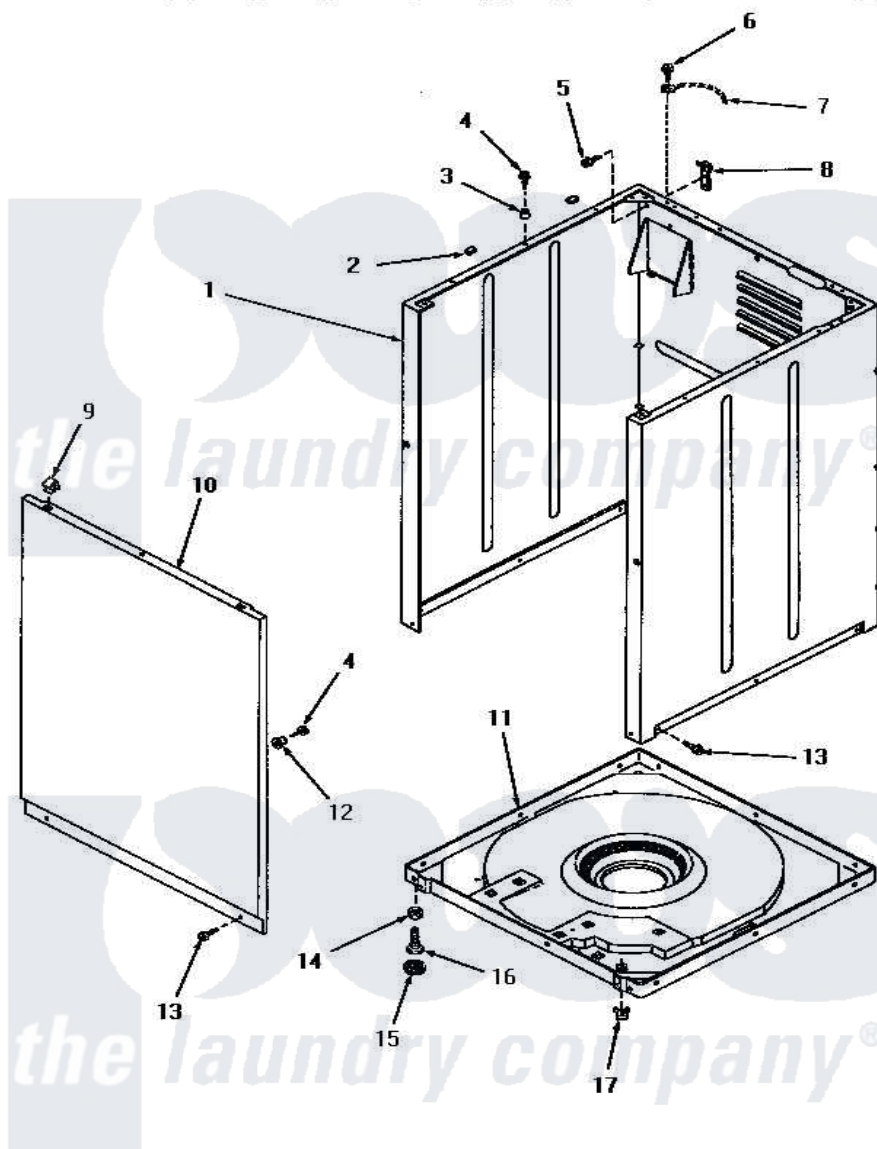

Amana HA4291 07 - FRONT PANEL, CABINET & BASE

FRONT PANEL, CABINET AND BASE

Amana Residential Amana HA4291 Washer Parts Parts Diagram 07 - FRONT PANEL, CABINET & BASE
 Click on the part number to view part

Item	Original Part Number	Replaced By	Status	Part Description
1	27092W		Not Available	CABINET, WHITE
"	27092L	38612LP		Kit Service Cabinet
"	29168W	38612WP		Kit-Servic
"	29168A		Not Available	CABINET, AVOCADO
"	27092A		Not Available	CABINET, AVOCADO
"	29168L		Not Available	CABINET, ALMOND
"	29168H		Not Available	CABINET, HARVEST GOLD
"	27092K		Not Available	CABINET, COFFEE
"	29168K		Not Available	CABINET, COFFEE
"	27092H		Not Available	CABINET, HARVEST GOLD
2	Y56128			Pad, Bumper
3	56079	505187		Locator, Panel
4	56086	Y014874		Screw, Idler Arm And Sleeve
5	51780	3390631		Screw, 10-16 X 3/8
6	56392		Not Available	SCREW,8-18 X 3/8 TAPPI
7	Y00000000		Not Available	SEE NOTE GROUND WIRE, GREEN

8	Y27103		Hinge, Hold-Down Lug
9	28835	22001650	Fastener, Spring
10	27072A		Not Available
"	27072K		Not Available
"	27072H		Not Available
"	27072L	32708LP	Panel, Front
"	27072W		Not Available
11	29757		Not Available
12	28102		Locator, Panel
13	27196	27001200	Screw
14	Y21899	40038101	Nut, Leg
15	21749	40016001	Foot, Rubber
16	20409	22003428	Leg, Adjustable
17	28837		Not Available
NI	26594P		Grease, Silicone - 2 Oz Tube