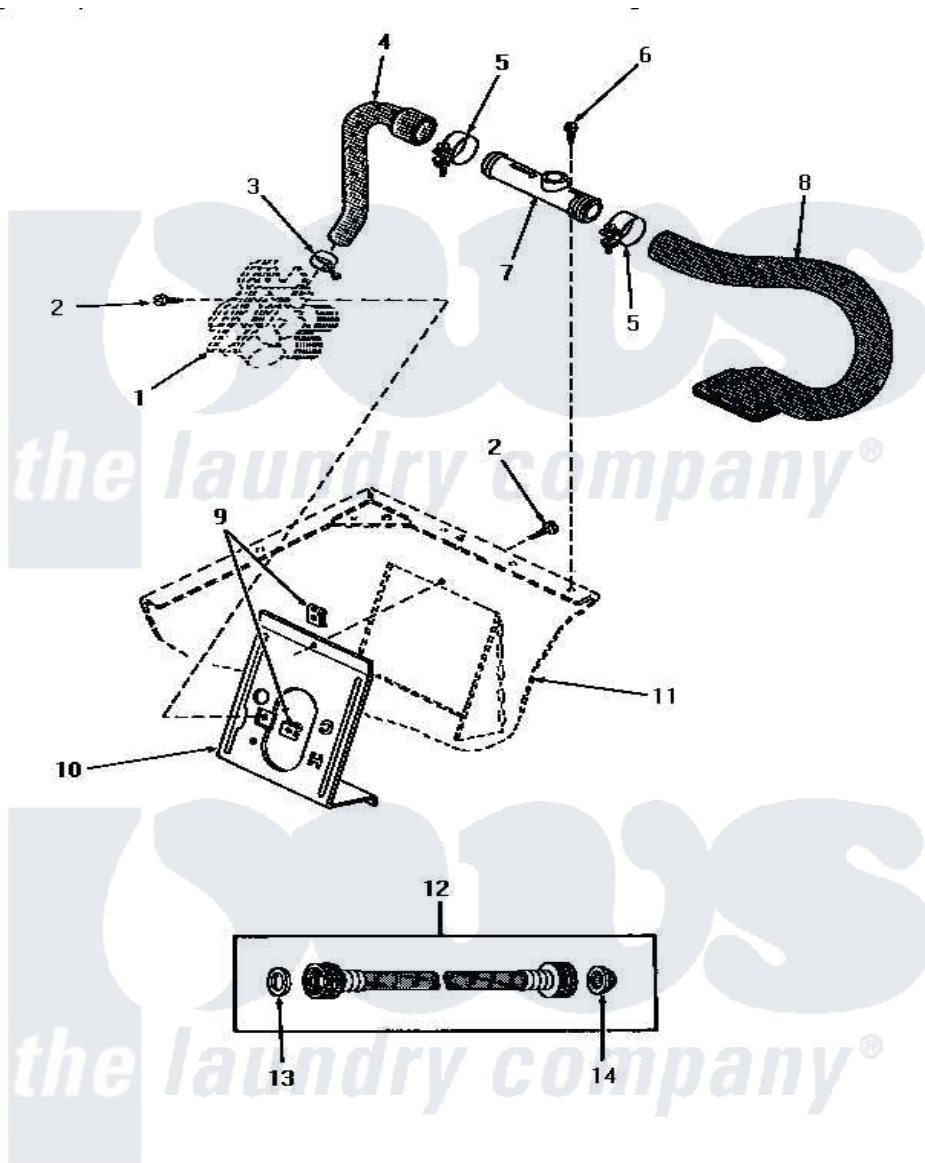

# Amana HA4291 08 - INLET/FILL HOSE/BACK FL PREVENTER & BRKT

**INLET HOSE, FILLER HOSE, BACK FLOW PREVENTER  
AND MIXING VALVE MOUNTING BRACKET  
(through Serial No. N3805084)**

Amana [Residential Amana HA4291 Washer Parts](#) Parts Diagram 08 - INLET/FILL HOSE/BACK FL PREVENTER & BRKT

[Click on the part number to view part](#)

Item	Original Part Number	Replaced By	Status	Part Description
1	Y00000000		Not Available	SEE NOTE MIXING VALVE
2	56392		Not Available	SCREW,8-18 X 3/8 TAPPI
3	27643	<a href="#">596669</a>		Clamp, Manifold
4	<a href="#">27183</a>			Hose, Mixing Valve
5	27152		Not Available	CLAMP HOSE
6	23962	<a href="#">W10116760</a>		Screw
7	27118	<a href="#">34280</a>		Assembly, Backflow Prevento
8	27231		Not Available	HOSE
9	<a href="#">54038</a>			NUT, Speed U-Type
10	27126	<a href="#">39407</a>		Bracket, Valve
11	Y00000000		Not Available	SEE NOTE CABINET
12	28330	<a href="#">202860</a>		Inlet Hose Assembly
13	20290	<a href="#">Y013783</a>		Washer, Inlet Hose
14	28605	<a href="#">22002960</a>		Strainer, Washer Inlet