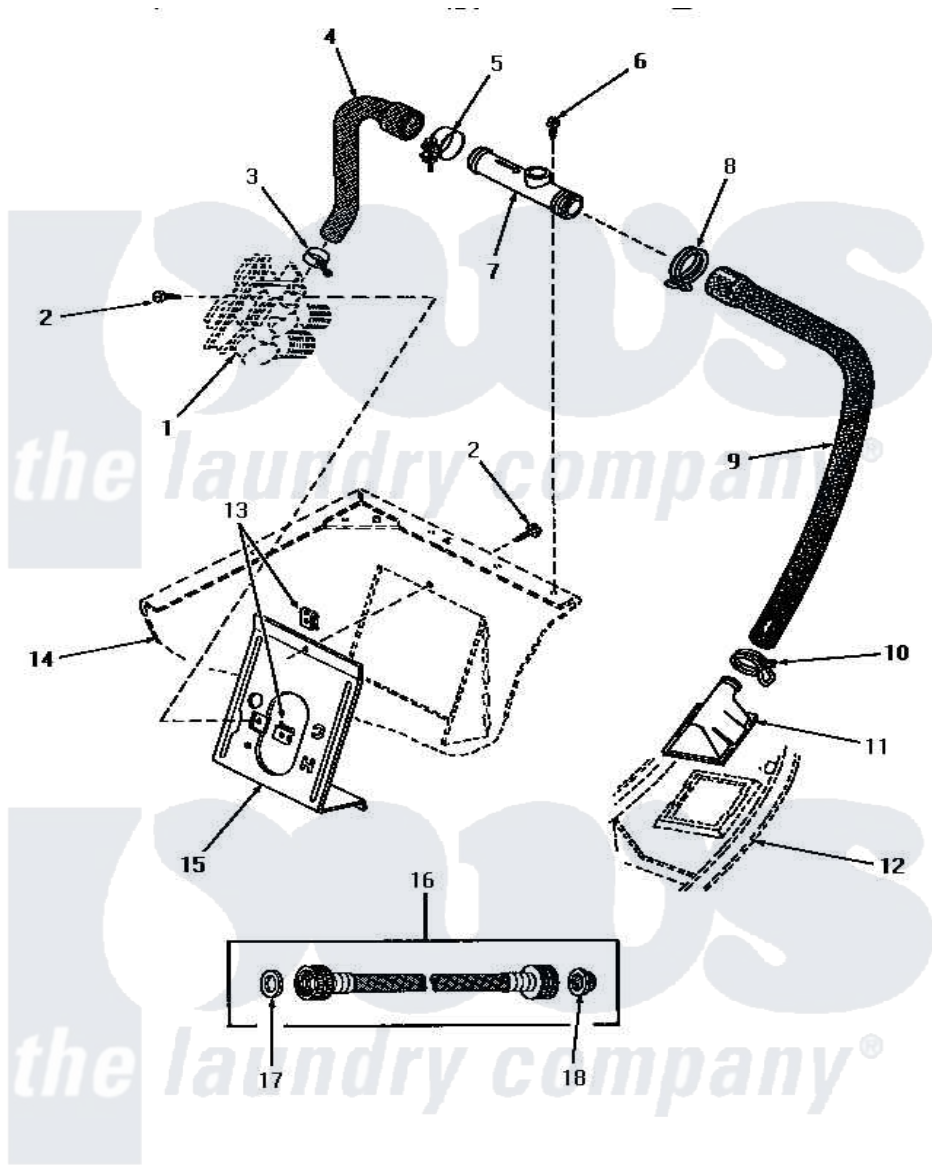

Amana HA4291 09 - INLET/FILL HOSE/BACK FL PREVENTER & BRKT

**INLET HOSE, FILLER HOSE, BACK FLOW PREVENTER
AND MIXING VALVE MOUNTING BRACKET
(starting with Serial No. N3605085)**

Amana [Residential Amana HA4291 Washer Parts](#) Parts Diagram 09 - INLET/FILL HOSE/BACK FL PREVENTER & BRKT

[Click on the part number to view part](#)

Item	Original Part Number	Replaced By	Status	Part Description
1	Y00000000		Not Available	SEE NOTE MIXING VALVE
2	56392		Not Available	SCREW,8-18 X 3/8 TAPPI
3	27643	596669		Clamp, Manifold
4	27183			Hose, Mixing Valve
5	27152		Not Available	CLAMP HOSE
6	23962	W10116760		Screw
7	27118	34280		Assembly, Backflow Prevento
8	29176	285655		Clamp, Hose
9	29182		Not Available	HOSE,WATER INLET
10	29210			Hose Clamp
11	29154			Head, Water Inlet
12	Y00000000		Not Available	SEE NOTE OUTER TUB COVER
13	54038			NUt, Speed U-Type
14	Y00000000		Not Available	SEE NOTE CABINET
15	27126	39407		Bracket, Valve

16	28330	202860	Inlet Hose Assembly
17	20290	Y013783	Washer, Inlet Hose
18	28605	22002960	Strainer, Washer Inlet