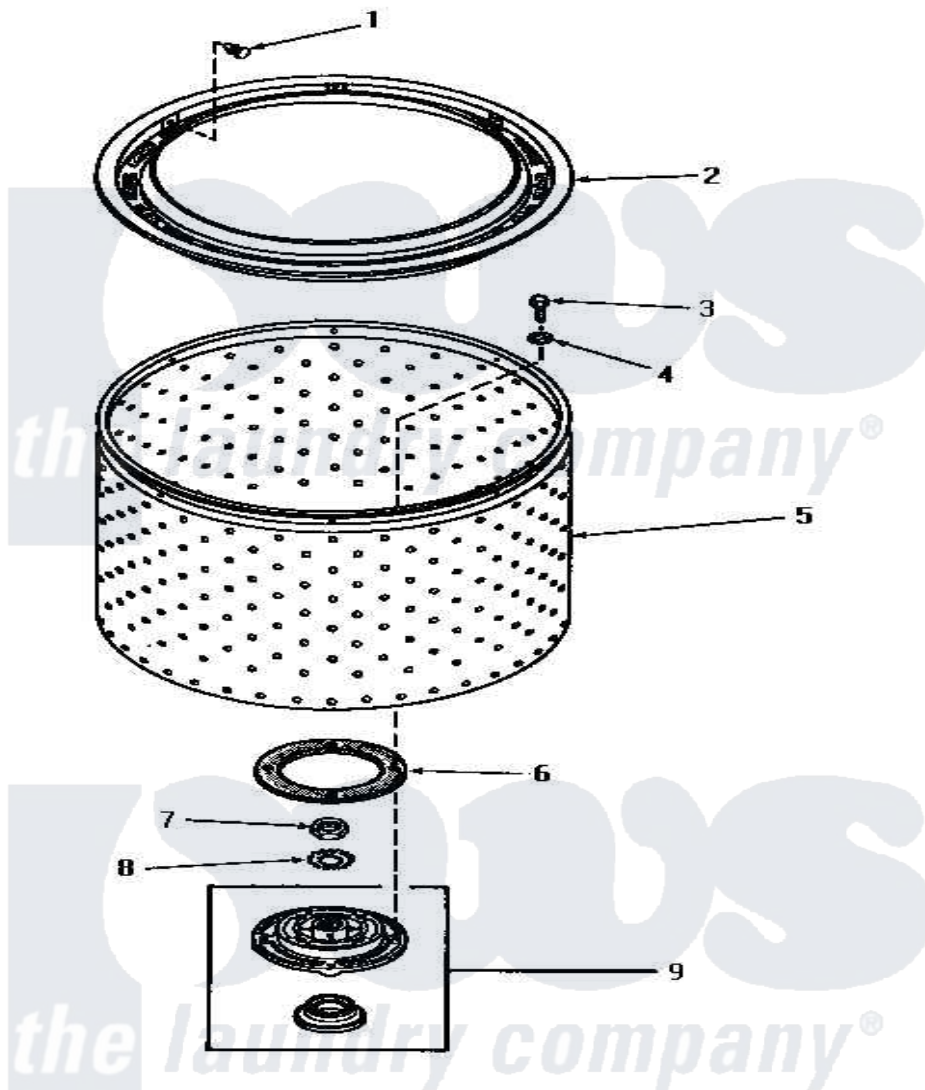

Amana HA4291 10 - LINT FILTER, WASHTUB & HUB

THROUGH
F349 0044

LINT FILTER, WASHTUB AND HUB

Amana [Residential Amana HA4291 Washer Parts](#) Parts Diagram 10 - LINT FILTER, WASHTUB & HUB
 Click on the part number to view part

Item	Original Part Number	Replaced By	Status	Part Description
1	29474			Fastener, Lint Filter
2	27123	33521		Filter Lint/Clothes Guard
3	27202	W10116787		Screw
4	28094			Gasket
5	27074			Motor
"	27073		Not Available	WASHTUB, PORCELAIN
6	27125	39122		Gasket, Washtub
7	Y29220	40016301		Nut, Lock
8	27163			Lockwasher
9	28780	356P3		Kit, Seal-Washer