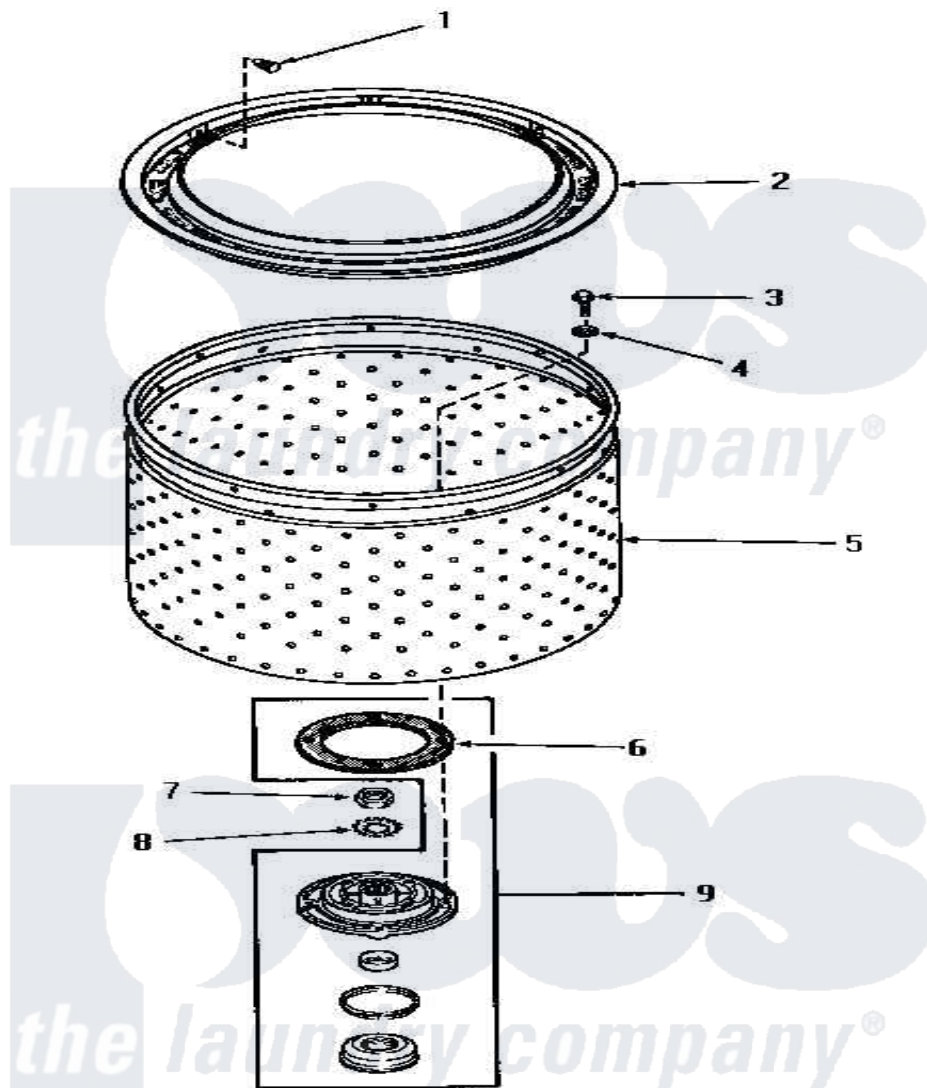

Amana HA4291 11 - LINT FILTER, WASHTUB & HUB

STARTING
F349 0045

LINT FILTER, WASHTUB AND HUB

[Amana Residential Amana HA4291 Washer Parts](#) Parts Diagram 11 - LINT FILTER, WASHTUB & HUB
Click on the part number to view part

Item	Original Part Number	Replaced By	Status	Part Description
1	29474			Fastener, Lint Filter
2	27123	33521		Filter Lint/Clothes Guard
3	27202	W10116787		Screw
4	28094			Gasket
5	28138		Not Available	WASHTUB, STAINLESS STEEL
"	29074	39252P		Wash Tub
6	27125	39122		Gasket, Washtub
7	Y29220	40016301		Nut, Lock
8	27163			Lockwasher
9	356P3			Kit, Seal-Washer