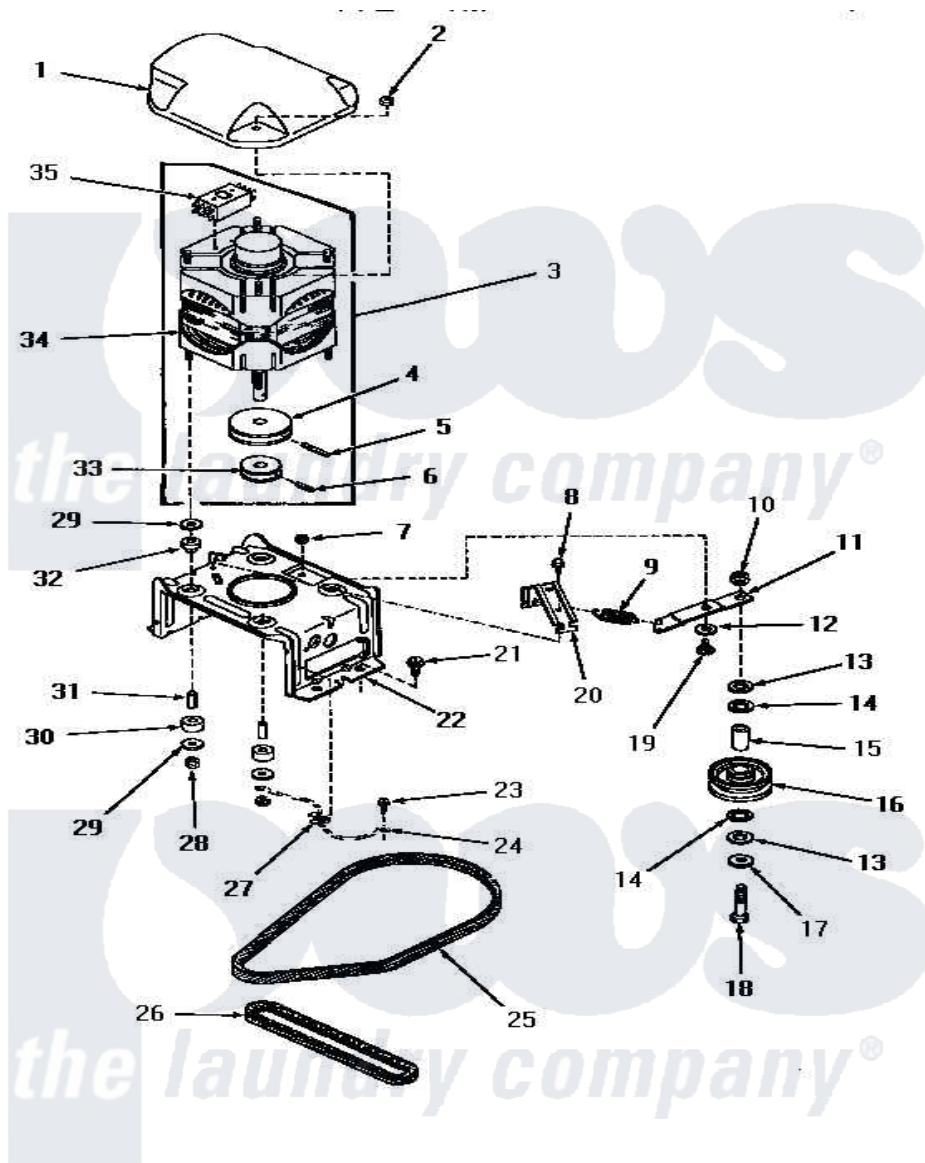

Amana HA4291 13 - MOTOR, MTG BRACKET, BELTS & IDLER ASSY

MOTOR, MOUNTING BRACKET, BELTS AND IDLER ASSEMBLY
(through Serial No. C3486773)

Amana [Residential Amana HA4291 Washer Parts](#) Parts Diagram 13 - MOTOR, MTG BRACKET, BELTS & IDLER ASSY
Click on the part number to view part

Item	Original Part Number	Replaced By	Status	Part Description
1	27136			Shield, Motor
2	27201			Locknut
4	27171		Not Available	PULLEY,MOTOR
5	23750			Pin, Roll
6	10416			Pin, Roll
7	52566	27001225		Nut, Jam Mid Lock 1/4-20
8	56264	27001200		Screw
9	27928		Not Available	SPRING
10	56156	358160		Nut
11	27135			Lever, Idler
12	81392	40054701		Washer
13	28018		Not Available	WASHER
14	27210		Not Available	WASHER
15	27601		Not Available	BEARING
16	27212	R9900487		Sheet
17	27211		Not Available	WASHER

18	27209		Bolt
19	27229	40038901	Screw, 1/4-20
20	27929		Xarm Spring
21	27157		Screw, 10-24 X 5/8 Spec
22	27112	Not Available	MOTOR MOUNTING BRACKET
23	26592	Not Available	HEX HEAD SCREW
24	Y00000000	Not Available	SEE NOTE GROUND WIRE, GREEN
25	27246	R9900487	Sheet
26	27155		Belt, Pump
27	Y00161	B5733302	Clip, Ground
28	23604		Nut, Hex 10-32 Lock
29	03888	Not Available	WASHER
30	01953	Not Available	WASHER,LOWER MOTOR MOU
31	27181	Not Available	SPACER,MOTOR
32	01952A		Mounting, Rubber
33	Y27104	Not Available	PULLEY,MOTOR
35	24140	Not Available	SWITCH,MOTOR
"	24142	Not Available	SWITCH,MOTOR
"	Y24149		Switch, Motor
"	24139	Not Available	SWITCH,MOTOR
NI	258P3	Not Available	KIT,CAPACITOR