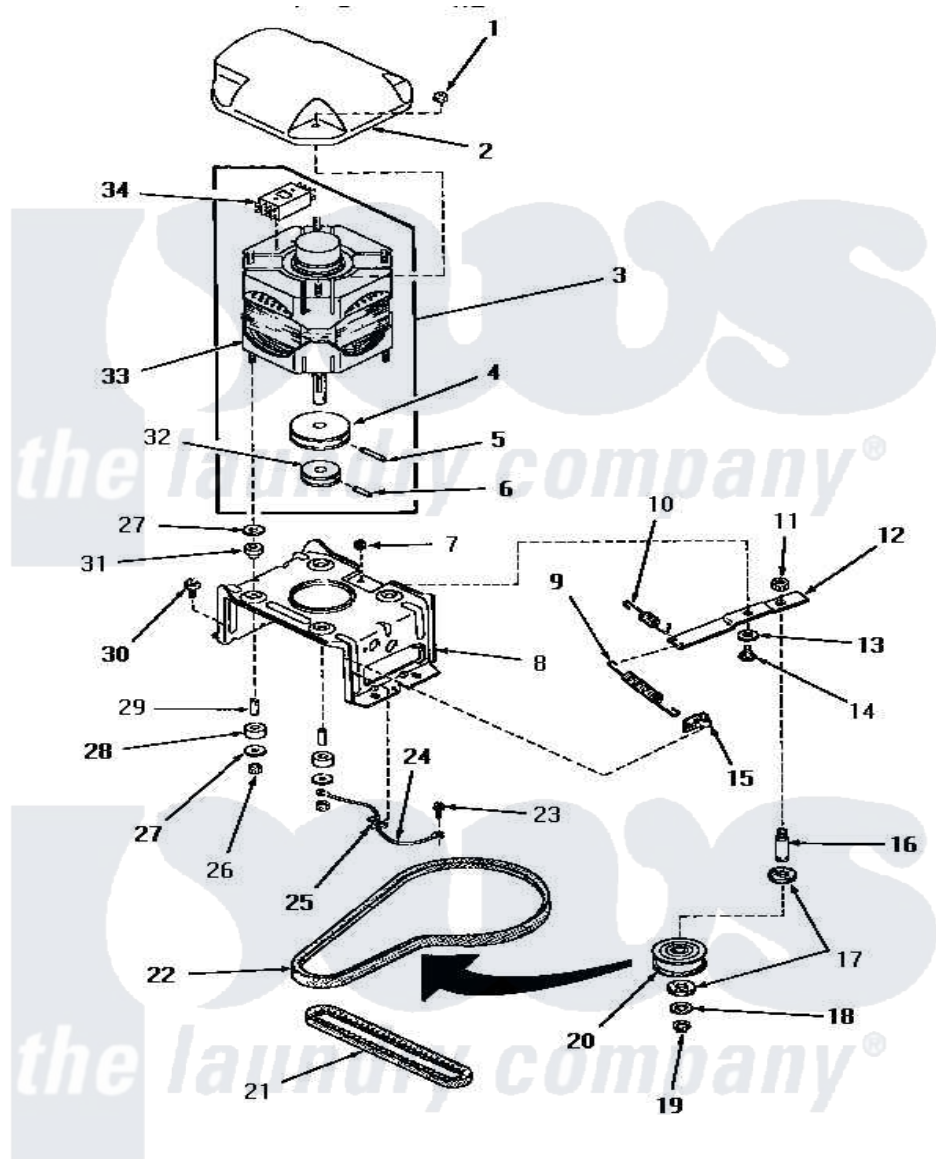

Amana HA4291 14 - MOTOR, MTG BRACKET, BELTS & IDLER ASSY

MOTOR, MOUNTING BRACKET, BELTS AND IDLER ASSEMBLY
(starting with Serial No. C3486774)

Amana [Residential Amana HA4291 Washer Parts](#) Parts Diagram 14 - MOTOR, MTG BRACKET, BELTS & IDLER ASSY
Click on the part number to view part

Item	Original Part Number	Replaced By	Status	Part Description
1	27201			Locknut
2	27136			Shield, Motor
3	27179	27179P		Motor-Drve
4	27171		Not Available	PULLEY,MOTOR
5	23750			Pin, Roll
6	10416			Pin, Roll
7	52566	27001225		Nut, Jam Mid Lock 1/4-20
8	28791			Bracket, Motor Mount
9	28807	37366		Spring, Idler
10	30620		Not Available	SPRING,IDLER LEVER HEL
11	28803	2221070		Clamp, Nylon
12	31054	40041002		Lever, Idler
13	81392	40054701		Washer
14	27229	40038901		Screw, 1/4-20
15	28849			Clip, Spring
16	28802			Shaft, Idler

17	Y29443		Washer, Felt
18	52549		Washer, 501 ID X3/4 Odx
19	23748		Ring, Retaining
20	28800	Not Available	WHEEL, IDLER
21	27155		Belt, Pump
22	28808		Belt, Agitate And Spin
23	26592	Not Available	HEX HEAD SCREW
24	Y00000000	Not Available	SEE NOTE GROUND WIRE, GREEN
25	Y00161	B5733302	Clip, Ground
26	23604		Nut, Hex 10-32 Lock
27	03888	Not Available	WASHER
28	01953	Not Available	WASHER, LOWER MOTOR MOU
29	27181	Not Available	SPACER, MOTOR
30	27157		Screw, 10-24 X 5/8 Spec
31	01952A		Mounting, Rubber
32	Y27104	Not Available	PULLEY, MOTOR
33	27772	27179P	Motor-Drve
"	30895	27179P	Motor-Drve
34	24139	Not Available	SWITCH, MOTOR
"	24140	Not Available	SWITCH, MOTOR
"	30895A	30895AP	Switch Motor-W/Instr
"	30897A	30897AP	Switch- MO
"	24142	Not Available	SWITCH, MOTOR
"	Y24149		Switch, Motor
NI	20605	Not Available	LUBE, HI TEMPERATURE-56
"	258P3	Not Available	KIT, CAPACITOR