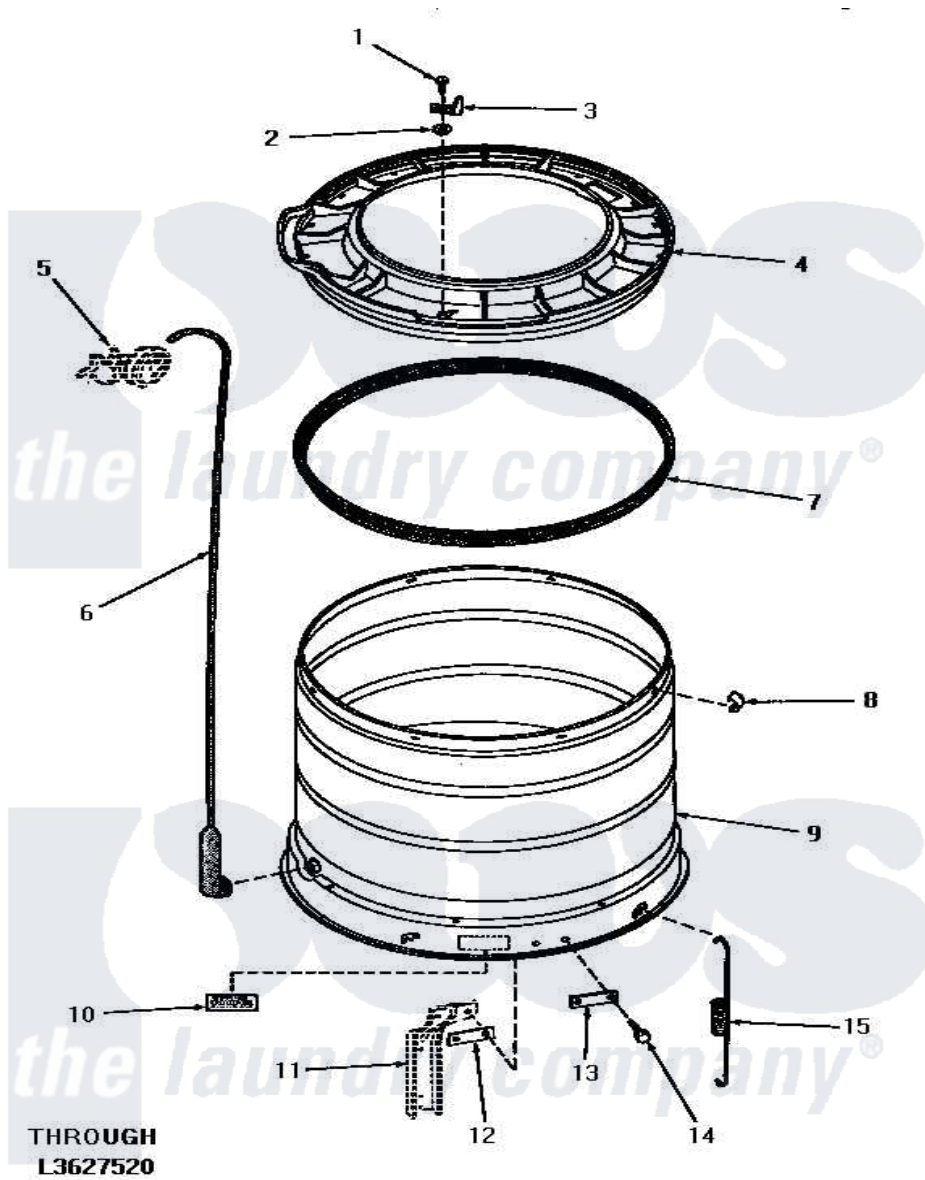

Amana HA4291 15 - OUTER TUB, COVER & PRESSURE HOSE

THROUGH
L3627520

OUTER TUB, COVER AND PRESSURE HOSE

Amana [Residential Amana HA4291 Washer Parts](#) Parts Diagram 15 - OUTER TUB, COVER & PRESSURE HOSE
Click on the part number to view part

Item	Original Part Number	Replaced By	Status	Part Description
1	25723	27001200		Screw
2	03815			Lockwasher, No.10 Ext Shk
3	27247			Trigger, Out-Of-Bal Swi
4	27137	31153		Cover Outer Tub
5	Y00000000		Not Available	SEE NOTE PRESSURE SWITCH
6	29077		Not Available	ASSY,PRESSURE FILL HOSxREPLACE
7	27184			Gasket, Tub Cover
8	Y27017		Not Available	CLIP,SPRING
9	27071		Not Available	OUTER TUB
10	Y27195		Not Available	STICKER
11	Y00000000		Not Available	SEE NOTE SUPPORT LEG
12	27927			Plate, Leg .032
13	27926			Plate, Leg .063
14	27205	40128701		Screw, 5/16-18 X .50
15	27239			Spring, Leg