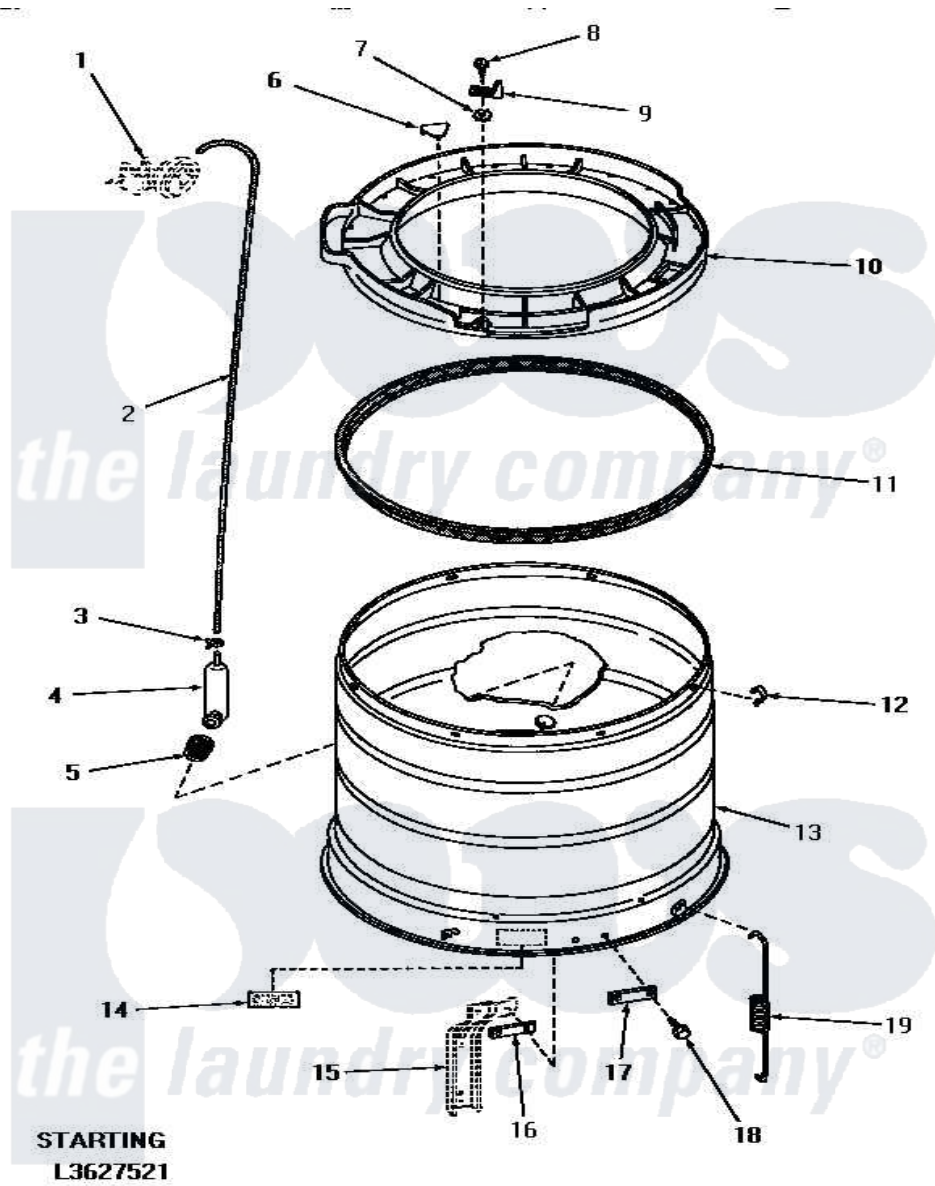

# Amana HA4291 16 - OUTER TUB, COVER & PRESSURE HOSE

## OUTER TUB, COVER AND PRESSURE HOSE

Amana [Residential Amana HA4291 Washer Parts](#) Parts Diagram 16 - OUTER TUB, COVER & PRESSURE HOSE  
 Click on the part number to view part

Item	Original Part Number	Replaced By	Status	Part Description
1	Y00000000		Not Available	SEE NOTE PRESSURE SWITCH
2	29213	<a href="#">39125</a>		Tubing 31
3	Y22294	<a href="#">596669</a>		Clamp, Manifold
4	29116		Not Available	PRESSURE ACCUMULATOR
5	29175	<a href="#">40037801</a>		Grommet
6	29901		Not Available	PLUG,SNAP-IN-OUTER TUB
7	<a href="#">03815</a>			Lockwasher, No.10 Ext Shk
8	25723	<a href="#">27001200</a>		Screw
9	<a href="#">27247</a>			Trigger, Out-Of-Bal Swi
10	29555	<a href="#">31153</a>		Cover Outer Tub
11	<a href="#">27184</a>			Gasket, Tub Cover
12	Y27017		Not Available	CLIP,SPRING
13	29232		Not Available	OUTER TUB
14	Y27195		Not Available	STICKER
15	Y00000000		Not Available	SEE NOTE SUPPORT LEG
16	<a href="#">27927</a>			Plate, Leg .032