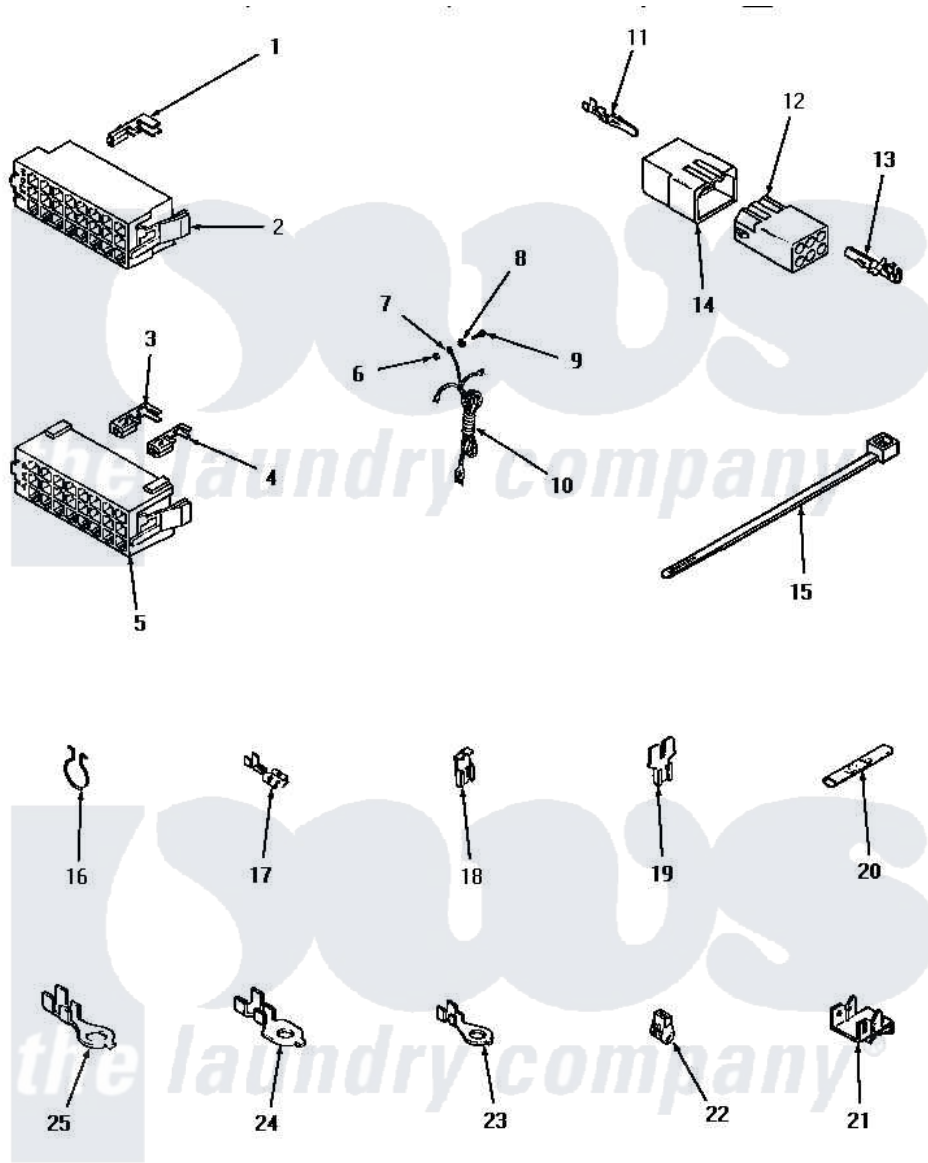

Amana HA4291 17 - POWER CORD & WIRE TERMINALS

POWER CORD AND WIRE TERMINALS

Amana [Residential Amana HA4291 Washer Parts](#) Parts Diagram 17 - POWER CORD & WIRE TERMINALS
 Click on the part number to view part

Item	Original Part Number	Replaced By	Status	Part Description
1	24176		Not Available	MOLEX TERMINAL
2	24175	12500058		Knob Ski
3	00183		Not Available	TERMINAL,FEMALE 2-WIRE
4	00180		Not Available	TERMINAL,FEMALE
5	28856		Not Available	HOUSING,24 POSITION
6	03673		Not Available	NUT
7	Y00000000		Not Available	SEE NOTE GROUND WIRE, GREEN
8	03815			Lockwasher, No.10 Ext Shk
9	20267			Screw, 10-24 X 3/8 Round
10	22660		Not Available	POWER CORD AND PLUG
11	Y00116			Terminal, Pin-Male
12	26708			Receptacle, 6 Circuit
13	Y00117	5011-XX		093 Female Socket
14	23041			Plug, 6 Circuit
15	55881	M0321209		Tie-Electrical
16	51291			Clip, Wire

17	Y00119		Not Available	SPADE TERMINAL(18 GAUGE) (1/4 INCH-(1) 18 GAUGE WIRE)
18	Y00120			Terminal, Flag-1/4 Fema
19	29673		Not Available	DOUBLE CONNECTOR
20	21091		Not Available	CONNECTOR TWO 1/4 INCH MALE
21	Y00161	B5733302		Clip, Ground
22	70210		Not Available	INSULATOR,BLUE
23	00110			No.10 18 Gauge Wire
24	Y00111			Ring Terminal No.10 No.10 18 Gauge Wires Or
25	Y00113		Not Available	TERMINAL,RING-1/4 STUD