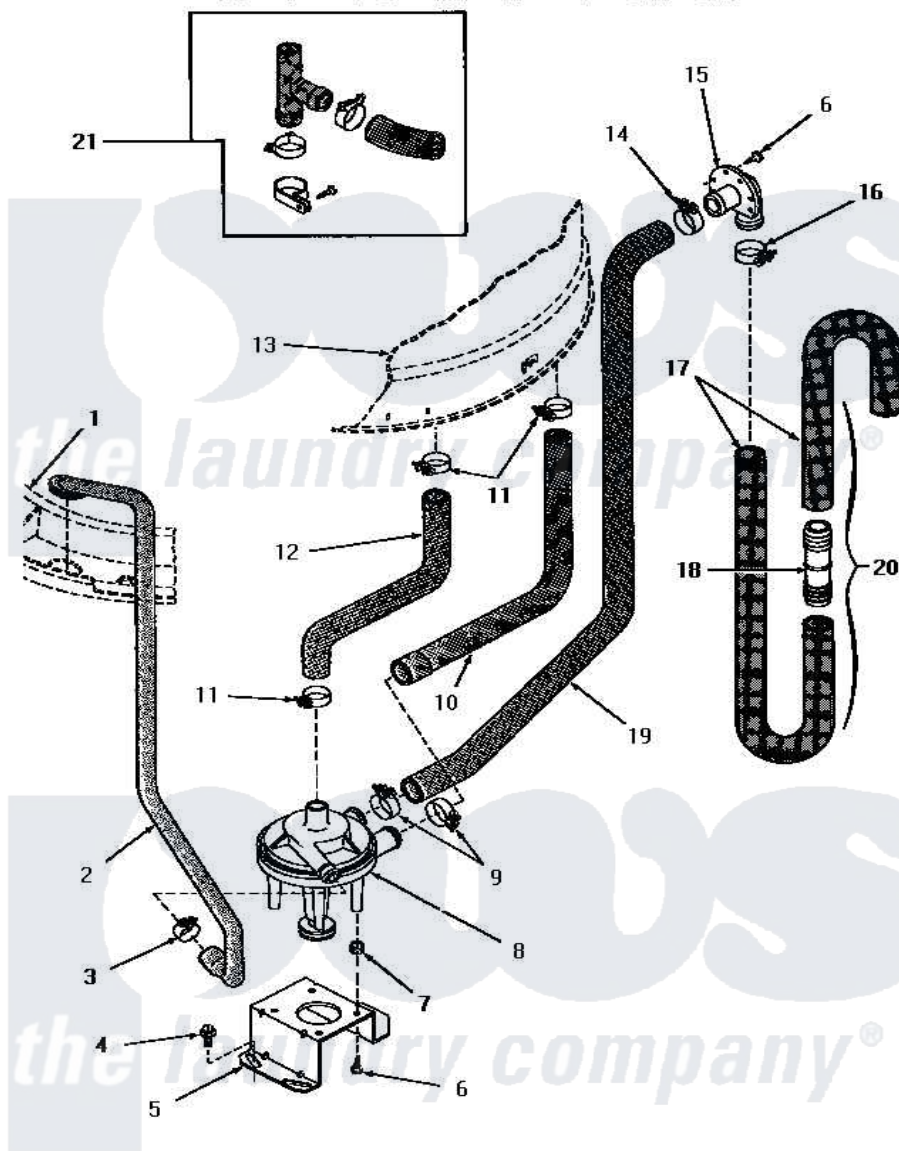

# Amana HA4291 18 - PUMP ASSY/BRKT/HOSES & SIPHON BREAK KIT

**PUMP ASSEMBLY, BRACKET, HOSES AND SIPHON BREAK KIT  
(Models equipped with rubber drain hose)**

Amana [Residential Amana HA4291 Washer Parts](#) Parts Diagram 18 - PUMP ASSY/BRKT/HOSES & SIPHON BREAK KIT

[Click on the part number to view part](#)

Item	Original Part Number	Replaced By	Status	Part Description
1	Y00000000		Not Available	SEE NOTE OUTER TUB COVER
2	27232		Not Available	HOSE
3	27644	<a href="#">285655</a>		Clamp, Hose
4	<a href="#">27157</a>			Screw, 10-24 X 5/8 Spec
5	<a href="#">27105</a>			Bracket, Pump Mounting
6	51784		Not Available	SCREW,10B-16 X 1/2 HEX
7	<a href="#">27063</a>			On-Sert
8	27065	<a href="#">31968</a>		Assembly, Pump NA
9	27153	<a href="#">285655</a>		Clamp, Hose
10	27160		Not Available	HOSE,TUB TO PUMP-DRAIN
11	27151	<a href="#">285655</a>		Clamp, Hose
12	27159		Not Available	HOSE,TUB TO PUMP
13	Y00000000		Not Available	SEE NOTE OUTER TUB
14	20391	<a href="#">285655</a>		Clamp, Hose
15	23553		Not Available	ELBOW,DRAIN HOSE-PLAST

16	20211	<a href="#">285655</a>	Clamp, Hose
17	<a href="#">28293</a>		Hose, Drain
18	25863	<a href="#">16272</a>	Connector, Straight
19	<a href="#">27161</a>		Hose, Pump To Drain Val
20	Y00000000		Not Available SEE NOTE DRAIN HOSE AND HOSE COUPLER -- (SEE NOTE 1)
21	297P3	<a href="#">76660</a>	Break-Sphn