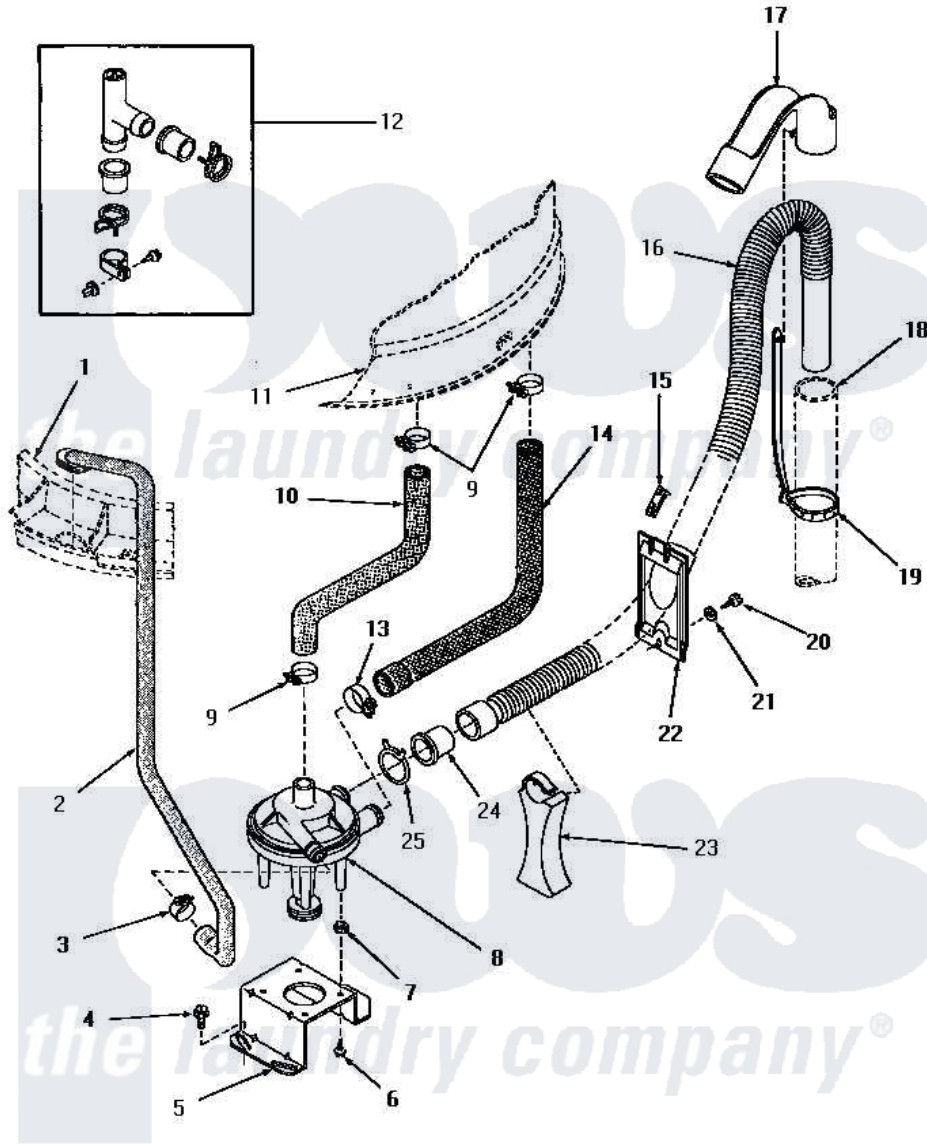

Amana HA4291 19 - PUMP ASSY/BRKT/HOSES & SIPHON BREAK KIT

PUMP ASSEMBLY, BRACKET, HOSES AND SIPHON BREAK KIT
(Models equipped with plastic drain hose)

Amana [Residential Amana HA4291 Washer Parts](#) Parts Diagram 19 - PUMP ASSY/BRKT/HOSES & SIPHON BREAK KIT

[Click on the part number to view part](#)

Item	Original Part Number	Replaced By	Status	Part Description
1	Y00000000		Not Available	SEE NOTE OUTER TUB COVER
2	27232		Not Available	HOSE
3	27644	285655		Clamp, Hose
4	27157			Screw, 10-24 X 5/8 Spec
5	27105			Bracket, Pump Mounting
6	51784		Not Available	SCREW,10B-16 X 1/2 HEX
7	27063			On-Sert
8	27065	31968		Assembly, Pump NA
9	27151	285655		Clamp, Hose
10	27159		Not Available	HOSE,TUB TO PUMP
11	Y00000000		Not Available	SEE NOTE OUTER TUB
12	386P3	76660		Break-Sphn
13	27153	285655		Clamp, Hose
14	27160		Not Available	HOSE,TUB TO PUMP-DRAIN
15	29936		Not Available	HOSE RETAINER CLIP

16	29142	39952	Hose- Drai
17	29144	22003814	Retainer, Drain Hose
18	Y00000000		Not Available SEE NOTE STANDPIPE
19	29999	8539404	Tie-Wire
20	27196	27001200	Screw
21	20492	M0270504	Washer
22	29131		Not Available RETAINER,DIRECTIONAL
23	29284		Stand, Hose
24	29143		Not Available HOSE,ADAPTER
25	29172		Not Available CLAMP,HOSE
NI	406P3	451P3	Kit Drain Extension