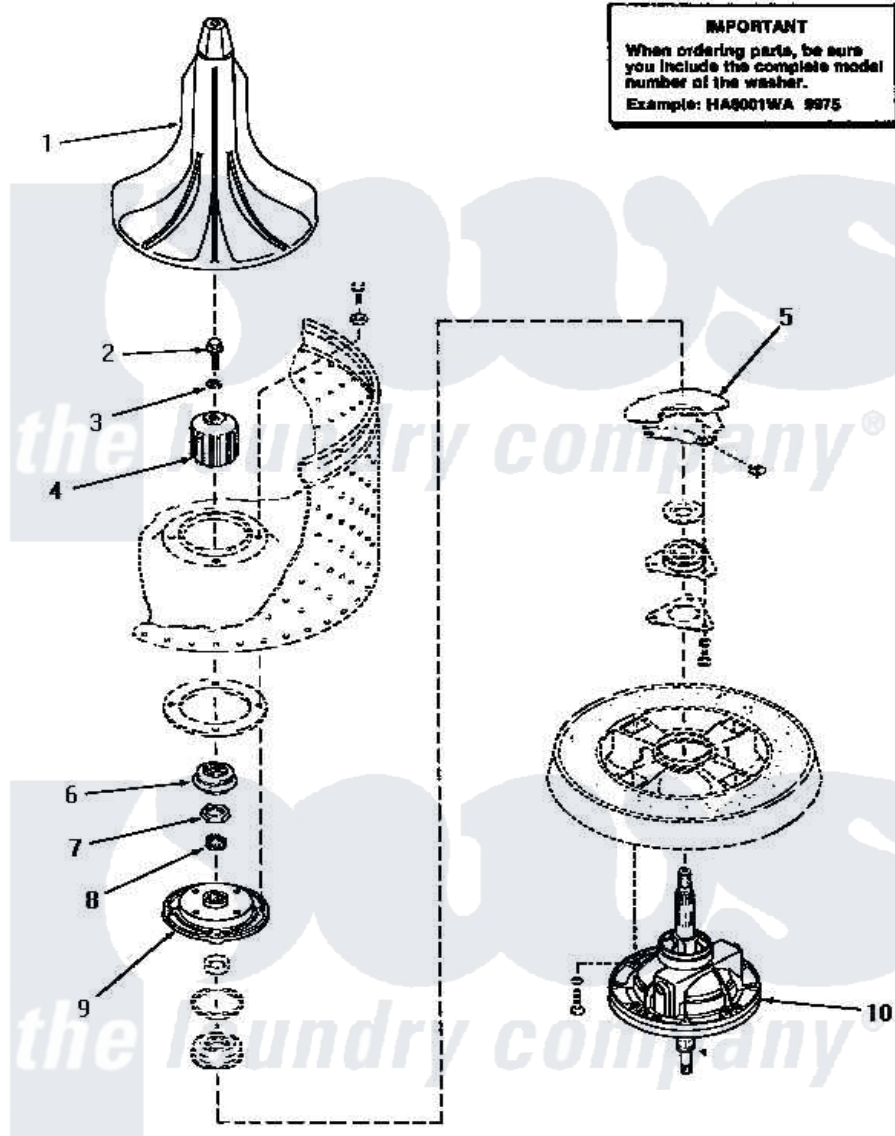

# Amana HA4291 20 - SHORT POST DRIVE (ADDITION)

## SHORT POST DRIVE

Amana [Residential Amana HA4291 Washer Parts](#) Parts Diagram 20 - SHORT POST DRIVE (ADDITION)  
 Click on the part number to view part

Item	Original Part Number	Replaced By	Status	Part Description
1	30855	<a href="#">40000501W</a>		Agitator, Flex Vane
2	<a href="#">30852</a>			Screw, No.8-1/4 X 20 X 3/
3	30853		Not Available	SEAL
4	30071	<a href="#">R9900189</a>		Kit, Drive Bell And Seal
5	Y00000000		Not Available	SEE NOTE OUTER TUB
6	30022		Not Available	ASSY,SEAL-HEAD xREPLACE
7	Y29220	<a href="#">40016301</a>		Nut, Lock
8	29728	<a href="#">40008301</a>		Insert, Spline
9	30034		Not Available	HUB ASSEMBLY
10	30848	<a href="#">33227P</a>		Assembly- Tran
"	33227	<a href="#">33227P</a>		Assembly- Tran