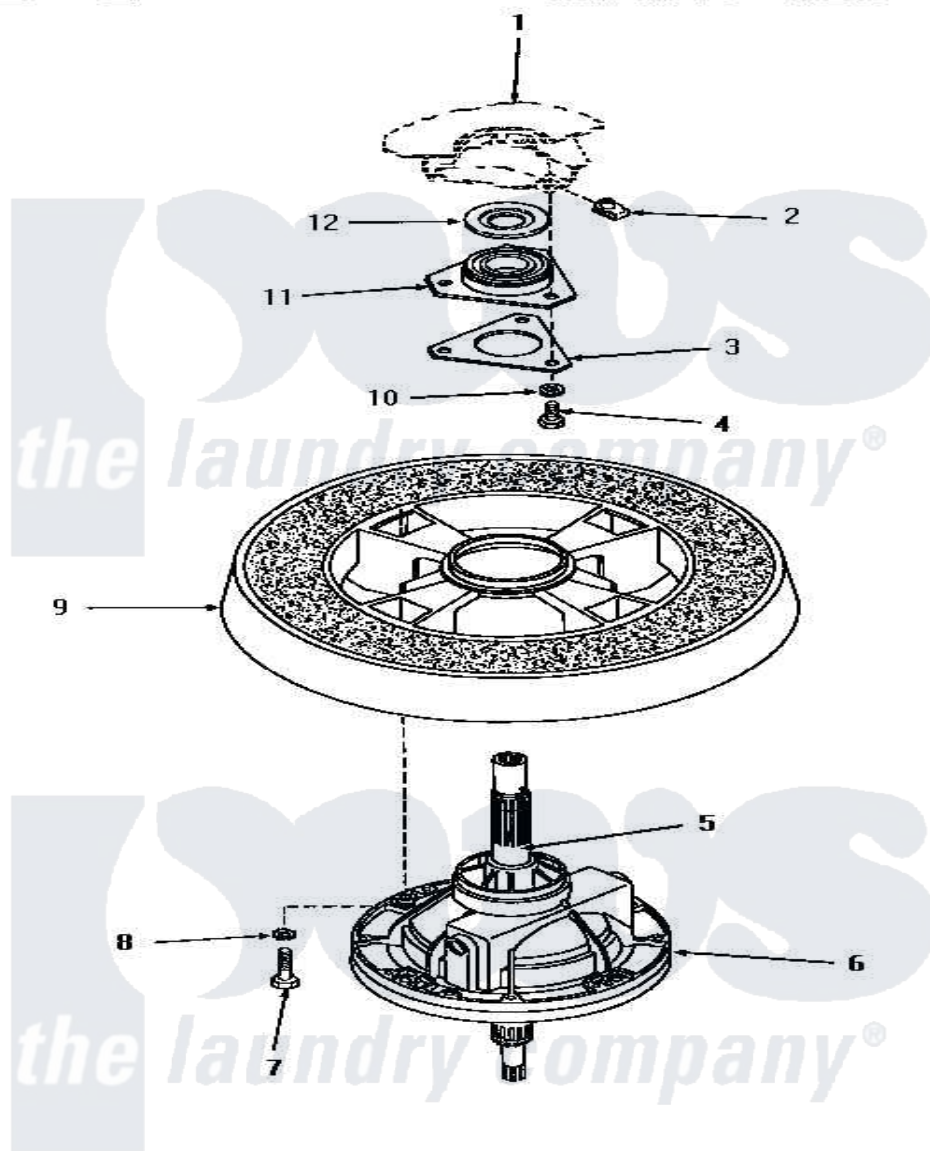

# Amana HA4291 22 - TRANSMISSION ASSY & BALANCE RING

## TRANSMISSION ASSEMBLY AND BALANCE RING

Amana [Residential Amana HA4291 Washer Parts](#) Parts Diagram 22 - TRANSMISSION ASSY & BALANCE RING  
 Click on the part number to view part

Item	Original Part Number	Replaced By	Status	Part Description
1	Y00000000		Not Available	SEE NOTE OUTER TUB
2	<a href="#">27222</a>			Nut, Retainer 5/16-18
3	27166		Not Available	WASHER, BEARING HOUSING
4	01355		Not Available	SCREW
5	<a href="#">27604P</a>			Never-Seeze 1 Oz Tube
6	30946		Not Available	TRANSMISSION ASSEMBLY
7	27200		Not Available	CAP SCREW
8	<a href="#">02431</a>			Lockwasher, 1/4 Ext Shk
9	Y29117		Not Available	ASSY, BALANCE RING-COMPL
10	<a href="#">04366</a>			Lockwasher, 5/16intshkp
11	27182	<a href="#">40004201P</a>		Main Bearing Assembly
12	<a href="#">27187</a>			Flinger