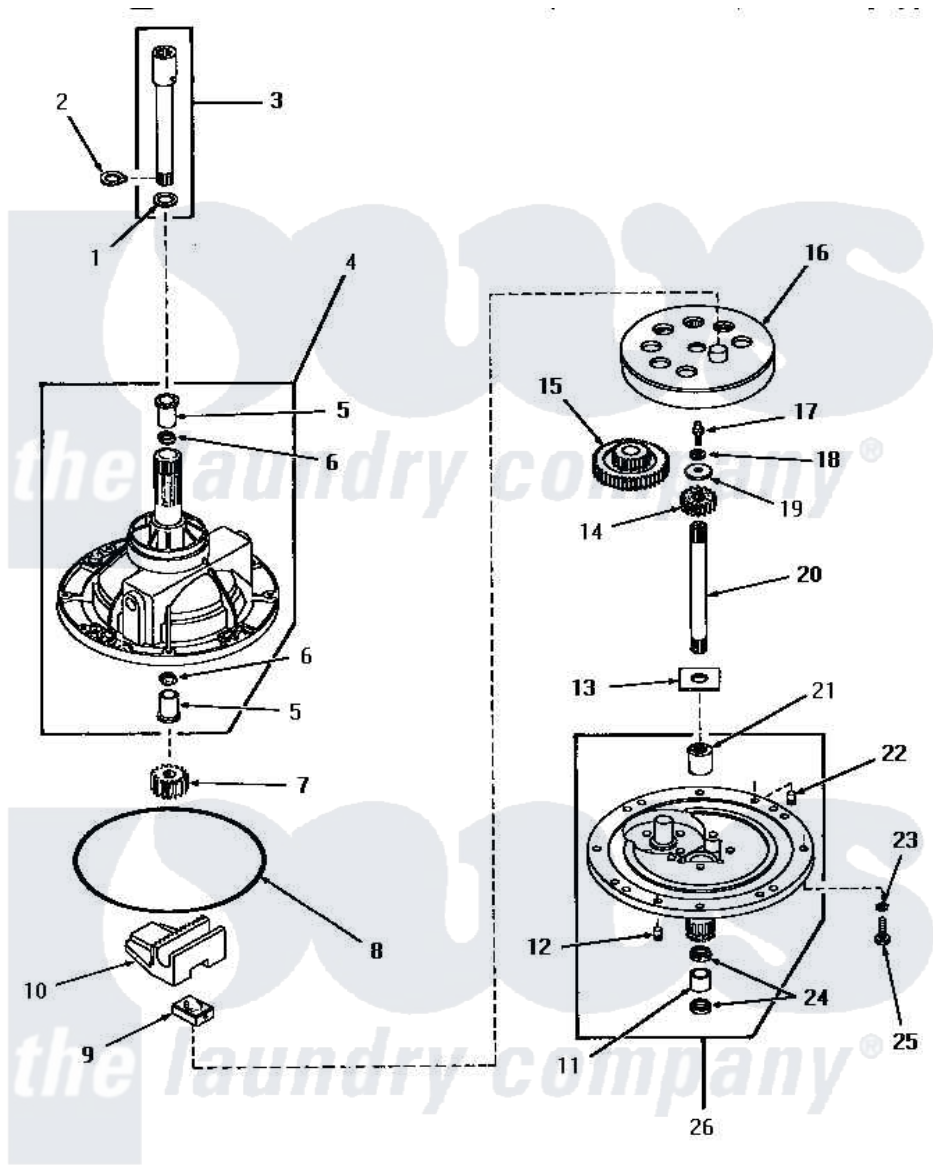

Amana HA4341 01 - 28430 TRANSMISSION ASSY COMPONENTS

COMPONENTS FOR 28430 TRANSMISSION ASSEMBLY

Amana [Residential Amana HA4341 Washer Parts](#) Parts Diagram 01 - 28430 TRANSMISSION ASSY COMPONENTS
 Click on the part number to view part

Item	Original Part Number	Replaced By	Status	Part Description
1	Y00000000		Not Available	SEE NOTE SHIM WASHER -- (SEE NOTE)
2	27197			Ring, Retaining
3	368P3			Kit, Coupling And Shaft
4	27191		Not Available	TRANSMISSION CASE ASSEMBLY
"	28435		Not Available	TRANSMISSION CASE ASSEMBLY
5	27021		Not Available	BEARING
6	Y28114	40042701		Seal- Oil
7	27003			Pinion, Agitator
8	27028			Gasket, Transmission Re
"	28434P		Not Available	LOCTITE
9	26493			Slide
10	Y27001	Y31526		Rack
11	27022			Bearing
12	27172			Pin, Dowel

13	27016		Washer
14	29156		Pinion, Input
15	27002		Gear, Reduction
16	26577		Assembly, Gear And Stud
17	27030	Not Available	SCREW, 1/4-20 SPECIAL
18	21456		Lockwasher, 1/4 Intshkp
19	26509	40041501	Washer
20	27081	27081P	Shaft Input Package
21	27026	Not Available	COVER TRANSMISSION
22	27172		Pin, Dowel
23	02431		Lockwasher, 1/4 Ext Shk
24	Y28114	40042701	Seal- Oil
25	20253		Screw, Cap-1/4-20 X 1"
26	27192	Not Available	TRANSMISSION COVER ASSEMBLY
NI	27243	27243P	Oil, CW Transmission F-