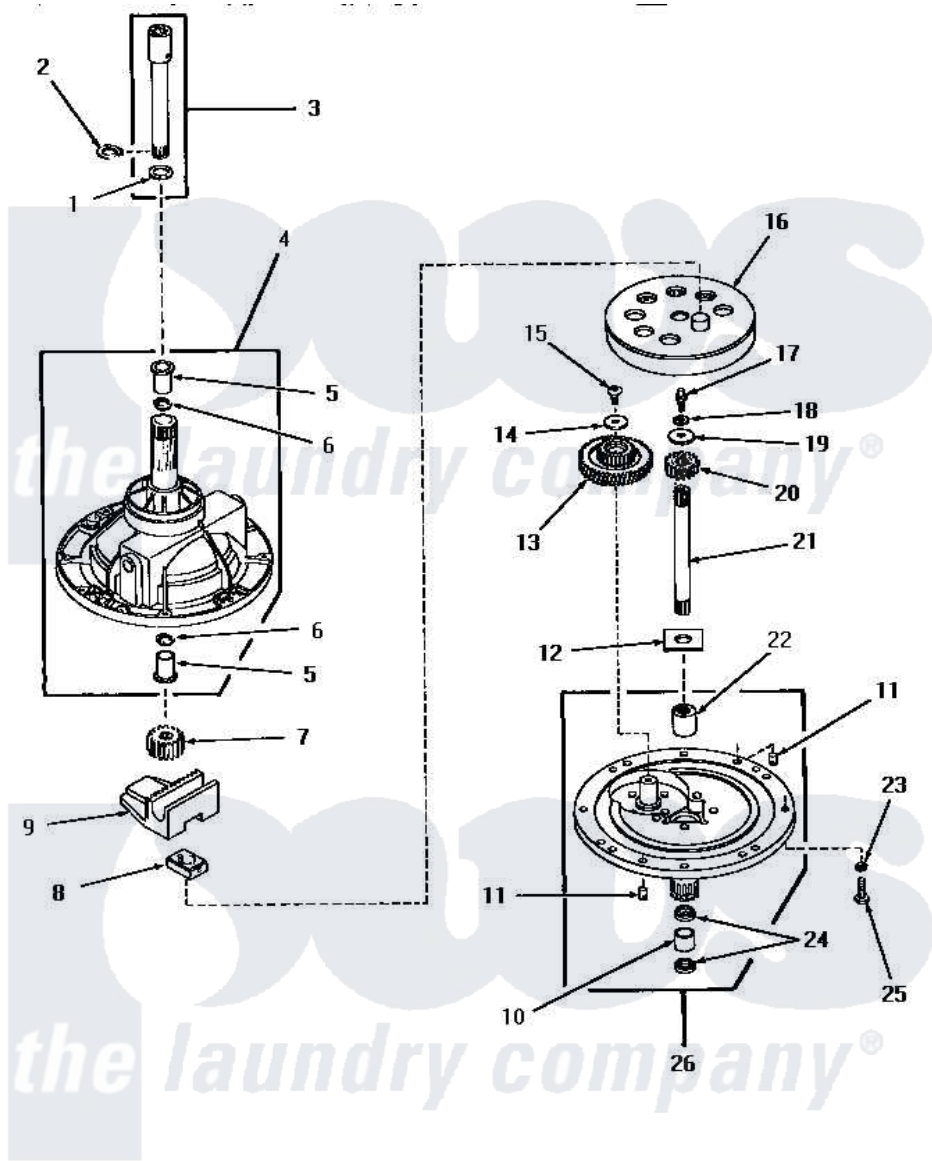

Amana HA4341 02 - 30123 & 30946 TRANSMISSION ASSY COMPNT

COMPONENTS FOR 30123 and 30946 TRANSMISSION ASSEMBLIES

Amana [Residential Amana HA4341 Washer Parts](#) Parts Diagram 02 - 30123 & 30946 TRANSMISSION ASSY COMPNT
 Click on the part number to view part

Item	Original Part Number	Replaced By	Status	Part Description
1	Y00000000		Not Available	SEE NOTE SHIM WASHER -- (SEE NOTE)
2	27197			Ring, Retaining
3	368P3			Kit, Coupling And Shaft
4	28435		Not Available	TRANSMISSION CASE ASSEMBLY
5	27021		Not Available	BEARING
6	Y28114	40042701		Seal- Oil
7	27003			Pinion, Agitator
8	26493			Slide
9	Y27001	Y31526		Rack
10	27022			Bearing
11	27172			Pin, Dowel
12	27016			Washer
13	29161			Gear, Reduction
14	29260		Not Available	WASHER
15	29273			Screw, 1/4-20 X 3/8

16	26577		Assembly, Gear And Stud
17	27030	Not Available	SCREW, 1/4-20 SPECIAL
18	21456		Lockwasher, 1/4 Intshkp
19	26509	40041501	Washer
20	Y29160		Pinion, Drive
21	27081	27081P	Shaft Input Package
22	30893	WR2X4924	Shim
23	02431		Lockwasher, 1/4 Ext Shk
24	Y28114	40042701	Seal- Oil
25	20253		Screw, Cap-1/4-20 X 1"
26	30945	Not Available	ASSY, TRANSMISSION COVExREPLACE
NI	27243	27243P	Oil, CW Transmission F-
"	28434P	Not Available	LOCTITE