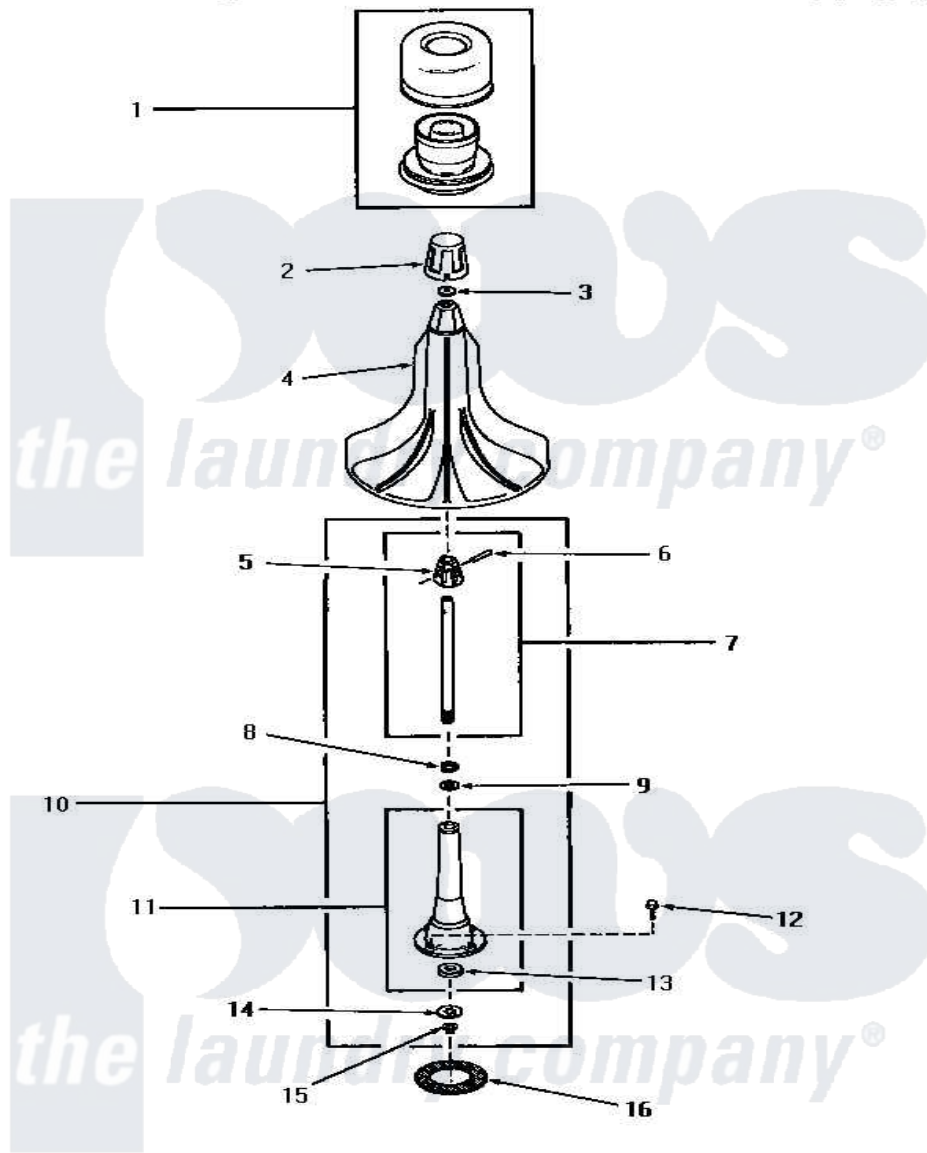

Amana HA4341 03 - AGITATOR & POST

AGITATOR AND POST

Amana [Residential Amana HA4341 Washer Parts](#) Parts Diagram 03 - AGITATOR & POST

[Click on the part number to view part](#)

Item	Original Part Number	Replaced By	Status	Part Description
1	27707		Not Available	ASSY,DISPENSER-FABRIC
2	27138		Not Available	ASSY,AGITATOR CAP
3	27189			Washer, Agitator Cap
4	27120		Not Available	ASSY,AGITATOR
5	27174		Not Available	DRIVE BLOCK
6	20243			Pin, Taper
7	28091			Assembly, Agitator Shaftanddr
8	20057	222T017P01		Washer FIB 21/32 ID X 1156 OD X 1/8
9	04704			Washer, .630idx1.125odx
10	28934		Not Available	AGITATOR POST ASSEMBLY
11	28933		Not Available	AGITATOR POST
12	27202	W10116787		Screw
13	10429		Not Available	WASHER,THRUST
14	27164			Washer, Spline
15	27197			Ring, Retaining