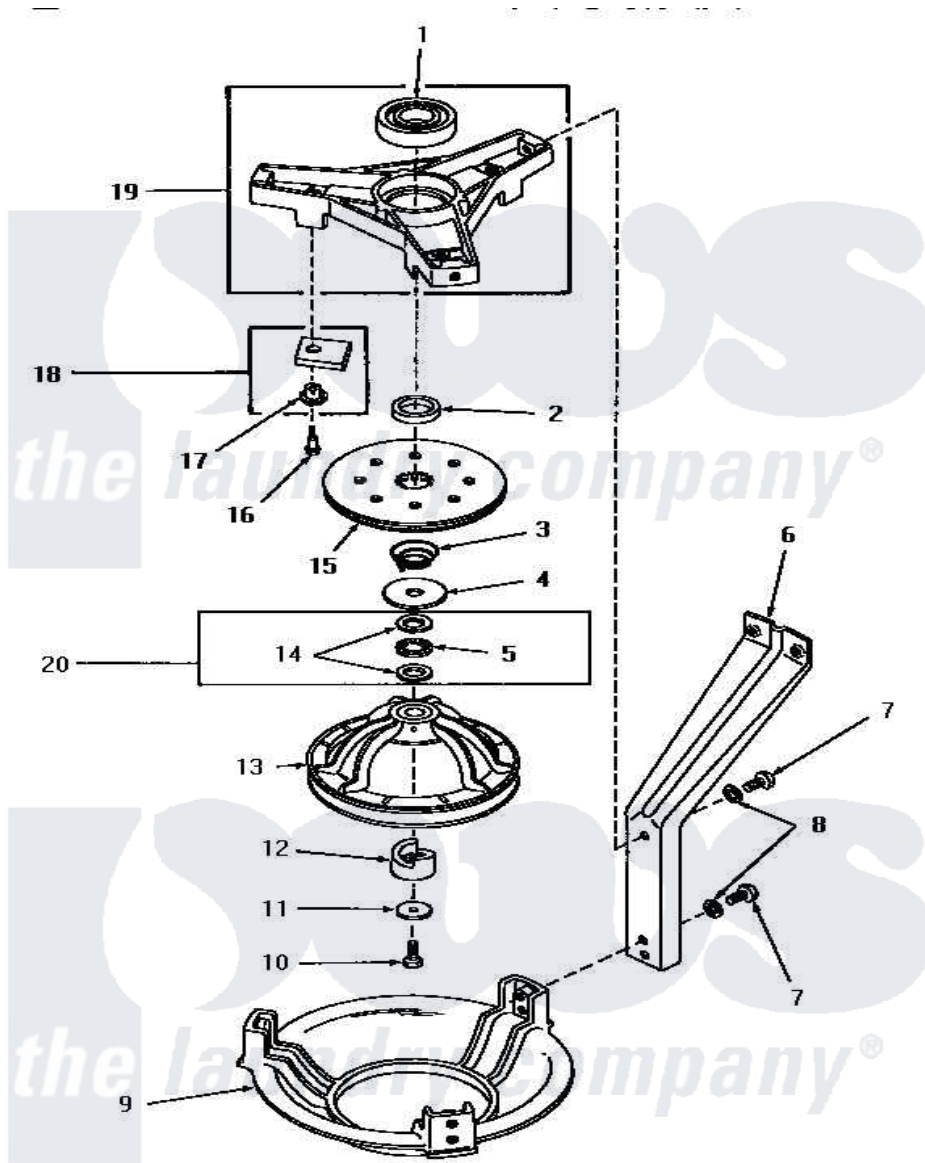

Amana HA4341 04 - BRG HSG/BRAKE/PULLEY & PIVOT DOME

BEARING HOUSING, BRAKE, PULLEY AND PIVOT DOME

Amana [Residential Amana HA4341 Washer Parts](#) Parts Diagram 04 - BRG HSG/BRAKE/PULLEY & PIVOT DOME

[Click on the part number to view part](#)

Item	Original Part Number	Replaced By	Status	Part Description
1	28944	40004001		Bearing, Main
2	27176			Spacer
3	27014	33435		Spring, Conical
4	27015	40063201		Washer, Flat
5	27025		Not Available	BEARING,NEEDLE THRUST
6	27090			Leg, Support
7	30016	40128701		Screw, 5/16-18 X .50
8	04366			Lockwasher, 5/16intshkp
9	27124		Not Available	DOME,PIVOT
10	27220	40063401		Screw, 1/4-20 x 5/8 Hex
11	26509	40041501		Washer
12	27018			Helix
13	30260	34232P		Kit-Pulley
"	27111	34232P		Kit-Pulley
14	27024		Not Available	NO LONGER AVAILABLE
15	26556	R9900474		Brake Assembly

16	26547		Screw, 10-24 Shoulder
17	29993		Sleeve, Anti-Rotation
18	348P3	R9900543	Pad-Brake
19	28913	35746	AssembLy, Bearing Housing-L
20	Y0000000		SEE NOTE BEARING RACE AND NEEDLE BEARING -- (USED THROUGH SERIAL NO.4U029469)
		Not Available	