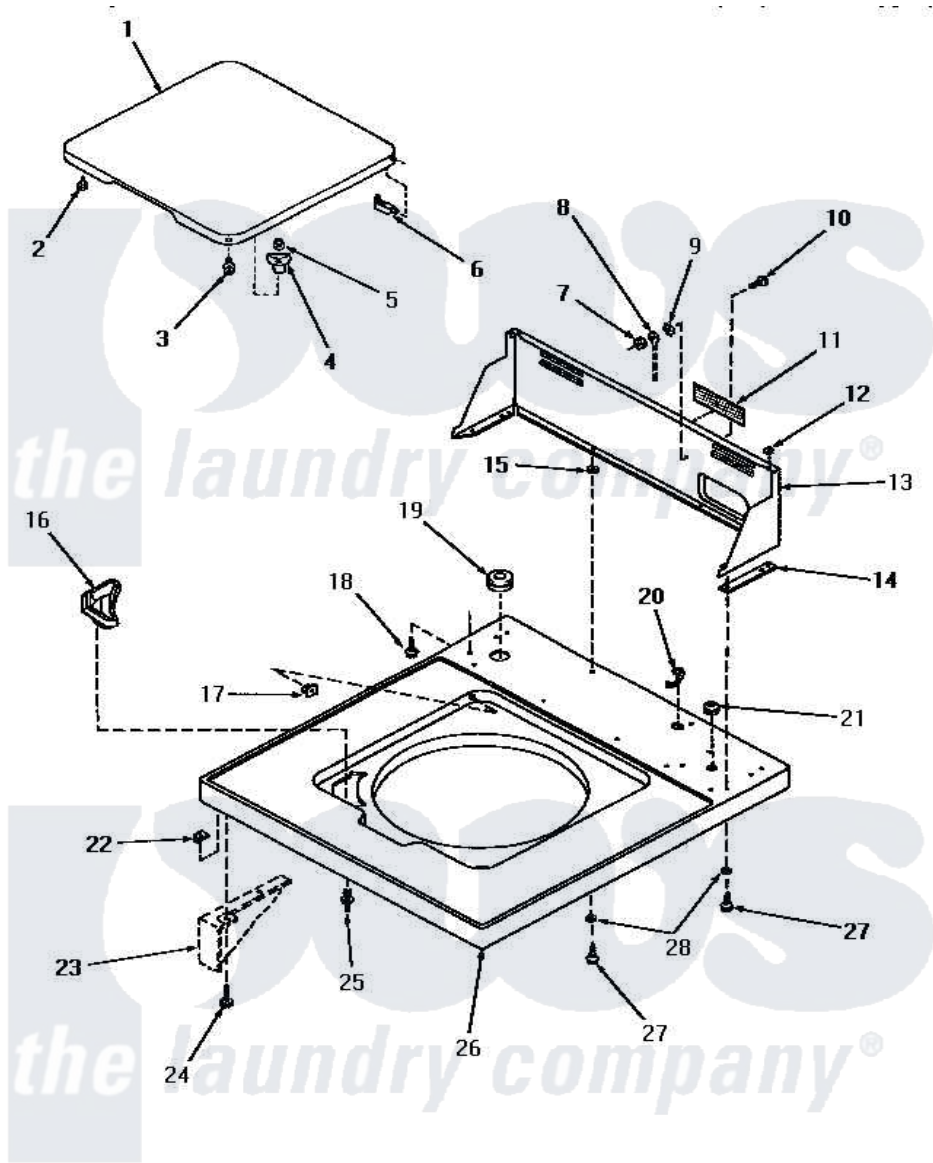

Amana HA4341 05 - CABINET TOP, LOADING DOOR & CONTROL HOOD

CABINET TOP, LOADING DOOR AND CONTROL HOOD

Amana [Residential Amana HA4341 Washer Parts](#) Parts Diagram 05 - CABINET TOP, LOADING DOOR & CONTROL HOOD

[Click on the part number to view part](#)

Item	Original Part Number	Replaced By	Status	Part Description
"	NOTE:		Not Available	SIPHON BREAK KIT MUST BE INSTALLED IN DRAIN HOSE IF THE DRAIN RECEPTACLE IS LOWER THAN THE CABINET TOP OF THE WASHER.
1	27665W		Not Available	LOADING DOOR, WHITE
"	27665A		Not Available	ASSY, LID
"	27665K		Not Available	LOADING DOOR, COFFEE
"	27665H		Not Available	LOADING DOOR, HARVEST GOLD
"	27665L		Not Available	LOADING DOOR, ALMOND
2	21685	40038001		Bumper
3	27203		Not Available	ASSY,SCREW & WASHER
4	27149			Catch, Lid Switch
5	21752			Nut, 8-32 Hex Brilock
6	27626		Not Available	HINGE,HIDDEN
7	03673		Not Available	NUT

8	Y00000000	Not Available	SEE NOTE GROUND WIRE
9	03815		Lockwasher, No.10 Ext Shk
10	20267		Screw, 10-24 X 3/8 Round
11	24903	Not Available	STICKER,DISCONNECT POW
12	24522		Nut, Speed-8ab-18 C1995
13	29551W	Not Available	CONTROL HOOD, WHITE
"	29551L	Not Available	CONTROL HOOD, ALMOND
"	29551A	Not Available	CONTROL HOOD, AVOCADO
"	29551H	Not Available	HOOD,CONTROL-DOMESTIC
"	29551K	Not Available	CONTROL HOOD, COFFEE
14	23028	Not Available	GASKET,CONTROL BOX END
15	23425	Not Available	WASHER,7/32IDX7/16ODX.
16	27121	Not Available	DISPENSER,BLEACH
17	27625		Bushing
18	56392	Not Available	SCREW,8-18 X 3/8 TAPPI
19	20118	Not Available	GROMMET,1982 INV
20	21903	211881	Grommet, Cord Part Not Used-Gas Models Only
21	22299	Not Available	GROMMET
22	20249	36020	Nut-10-24
23	Y00000000	Not Available	SEE NOTE CABINET
24	23008		Screw, 10-24 X 3/4 Sems
25	56534		Barrel, Support
26	27662L	Not Available	ASSY, TOP-DOMESTIC xREPLACE
"	27662H	Not Available	ASSY, TOP-DOMESTIC
"	27662K	Not Available	CABINET TOP, COFFEE
"	27662W	Not Available	CABINET TOP, WHITE
27	23962	W10116760	Screw
28	20493		Washer, 11/64 ID x 3/8 OD