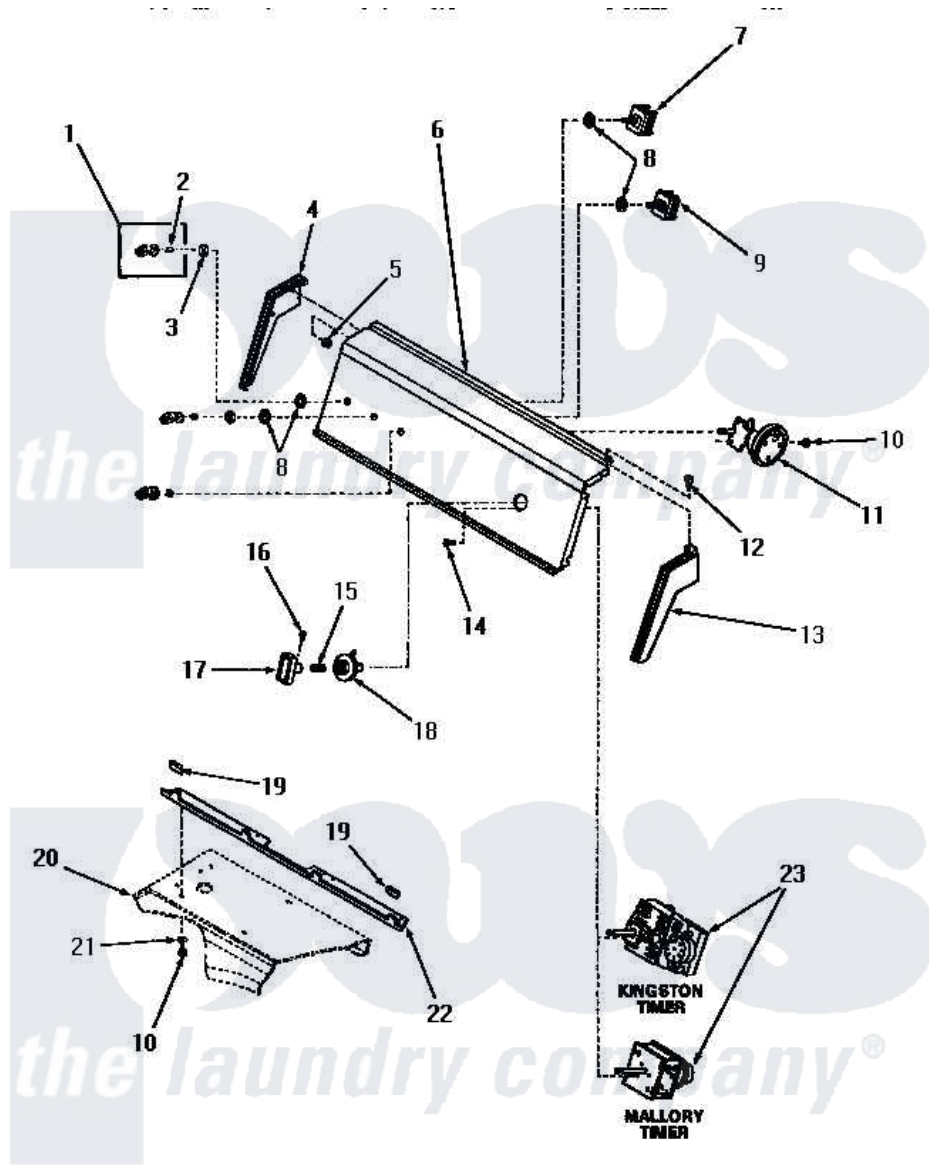

Amana HA4341 06 - CONTROL PANEL & CONTROLS

CONTROL PANEL AND CONTROLS

Amana [Residential Amana HA4341 Washer Parts](#) Parts Diagram 06 - CONTROL PANEL & CONTROLS
 Click on the part number to view part

Item	Original Part Number	Replaced By	Status	Part Description
"	NOTE:		Not Available	1. IF DRAIN HOSE MUST BE SHORTENED, CUT HOSE BETWEEN MOLDED END AND MOLDED ELBOW. USE ONE NO. 25863 HOSE COUPLING TO SPLICE HOSE.
1	27379		Not Available	ASSY,KNOB-SWITCH
2	10519		Not Available	RETAINER
3	57584		Not Available	NUT
4	25124		Not Available	CONTROL HOOD END, LEFT
5	25126	5303284616		Clip
6	27841		Not Available	CONTROL PANEL
7	21300		Not Available	SWITCH,TEMPERATURE
8	91176			Lockwasher, 3/8 Intshkp
10	23962	W10116760		Screw
11	27778			Switch, Pressure
12	25232		Not Available	SCREW,8AB-18X7/8 OVAL CONTROL HOOD END

13	25123	Not Available	CONTROL HOOD END, RIGHT
14	70212		Screw, 8-32 X 5/32 RD H
15	26319		Spring
16	26318		Screw, 8-32 X 1/4 Set S
17	27382	Not Available	TIMER KNOB
18	28287	Not Available	TIMER KNOB INDICATOR
19	24859	Not Available	SLEEVE,SUPPORT ANGLE
20	Y00000000	Not Available	SEE NOTE CABINET TOP
21	20493		Washer, 11/64 ID x 3/8 OD
22	23360	Not Available	ANGLE
23	27694		Xtimer