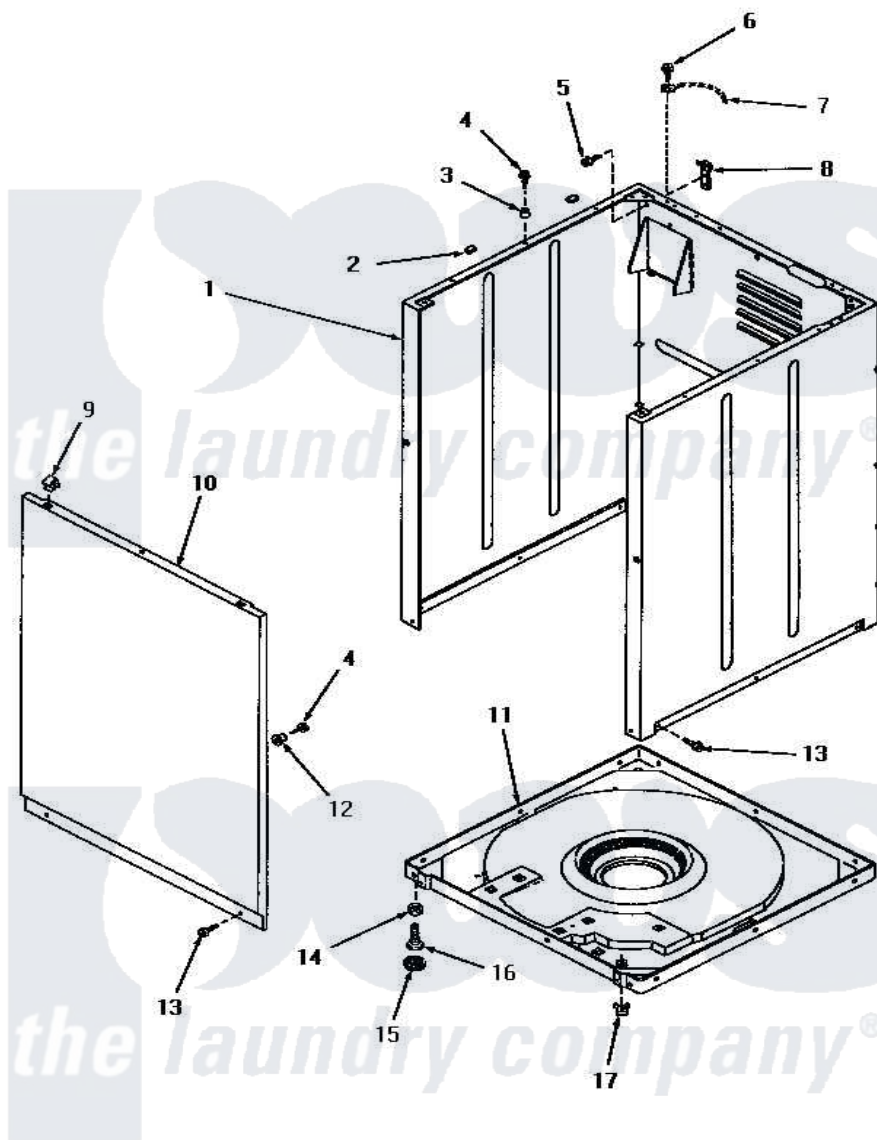

Amana HA4341 07 - FRONT PANEL, CABINET & BASE

FRONT PANEL, CABINET AND BASE

Amana [Residential Amana HA4341 Washer Parts](#) Parts Diagram 07 - FRONT PANEL, CABINET & BASE
 Click on the part number to view part

Item	Original Part Number	Replaced By	Status	Part Description
1	27092W		Not Available	CABINET, WHITE
"	27092L	38612LP		Kit Service Cabinet
"	29168W	38612WP		Kit-Servic
"	29168A		Not Available	CABINET, AVOCADO
"	27092A		Not Available	CABINET, AVOCADO
"	29168L		Not Available	CABINET, ALMOND
"	29168H		Not Available	CABINET, HARVEST GOLD
"	27092K		Not Available	CABINET, COFFEE
"	29168K		Not Available	CABINET, COFFEE
"	27092H		Not Available	CABINET, HARVEST GOLD
2	Y56128			Pad, Bumper
3	56079	505187		Locator, Panel
4	56086	Y014874		Screw, Idler Arm And Sleeve
5	51780	3390631		Screw, 10-16 X 3/8
6	56392		Not Available	SCREW,8-18 X 3/8 TAPPI
7	Y00000000		Not Available	SEE NOTE GROUND WIRE, GREEN

8	Y27103		Hinge, Hold-Down Lug
9	28835	22001650	Fastener, Spring
10	27072A		Not Available
"	27072K		Not Available
"	27072H		Not Available
"	27072L	32708LP	Panel, Front
"	27072W		Not Available
11	29757		Not Available
12	28102		Locator, Panel
13	27196	27001200	Screw
14	Y21899	40038101	Nut, Leg
15	21749	40016001	Foot, Rubber
16	20409	22003428	Leg, Adjustable
17	28837		Not Available
NI	26594P		Grease, Silicone - 2 Oz Tube